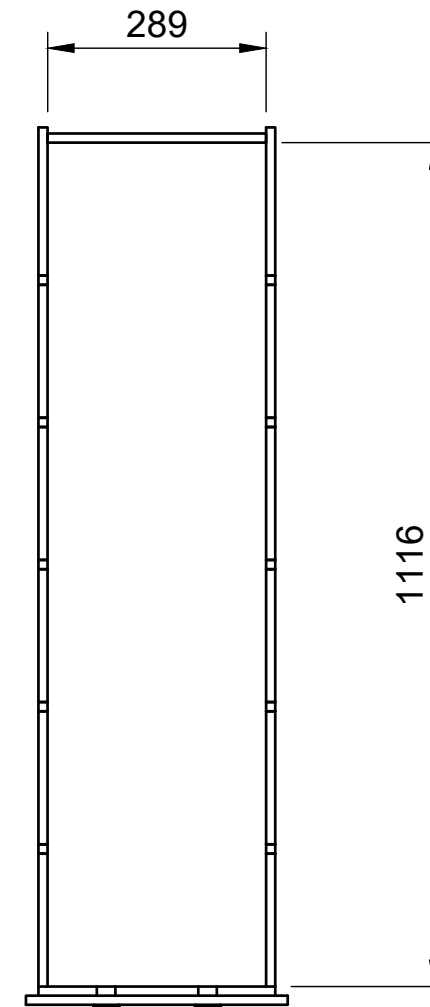

False Floor No.3B

SKU: FCON_14_L1_FF3B

False Floor No.3B

SKU: FCON_14_L1_FF3B

Page 2 - Floor Dimensions

All units in mm
Plywood thickness = 12mm

False Floor No.3B

SKU: FCON_14_L1_FF3B

Page 3 - Bay A Drawer Dimensions

All units in mm
Plywood thickness = 12mm

YOKE VANS
info@yoke-van-kits.co.uk
0208 132 9221

© 2023 Yoke CNC LTD

False Floor No.3B

SKU: FCON_14_L1_FF3B

Page 4 - Bay B Drawer Dimensions

All units in mm
Plywood thickness = 12mm

False Floor No.3B

SKU: FCON_14_L1_FF3B

Page 5 - Bay C Half Length Drawer Dimensions

All units in mm
Plywood thickness = 12mm

YOKE VANS
info@yoke-van-kits.co.uk
0208 132 9221

© 2023 Yoke CNC LTD

False Floor No.3B

SKU: FCON_14_L1_FF3B

Page 6 - Bay C Full Length Drawer Dimensions

All units in mm
Plywood thickness = 12mm