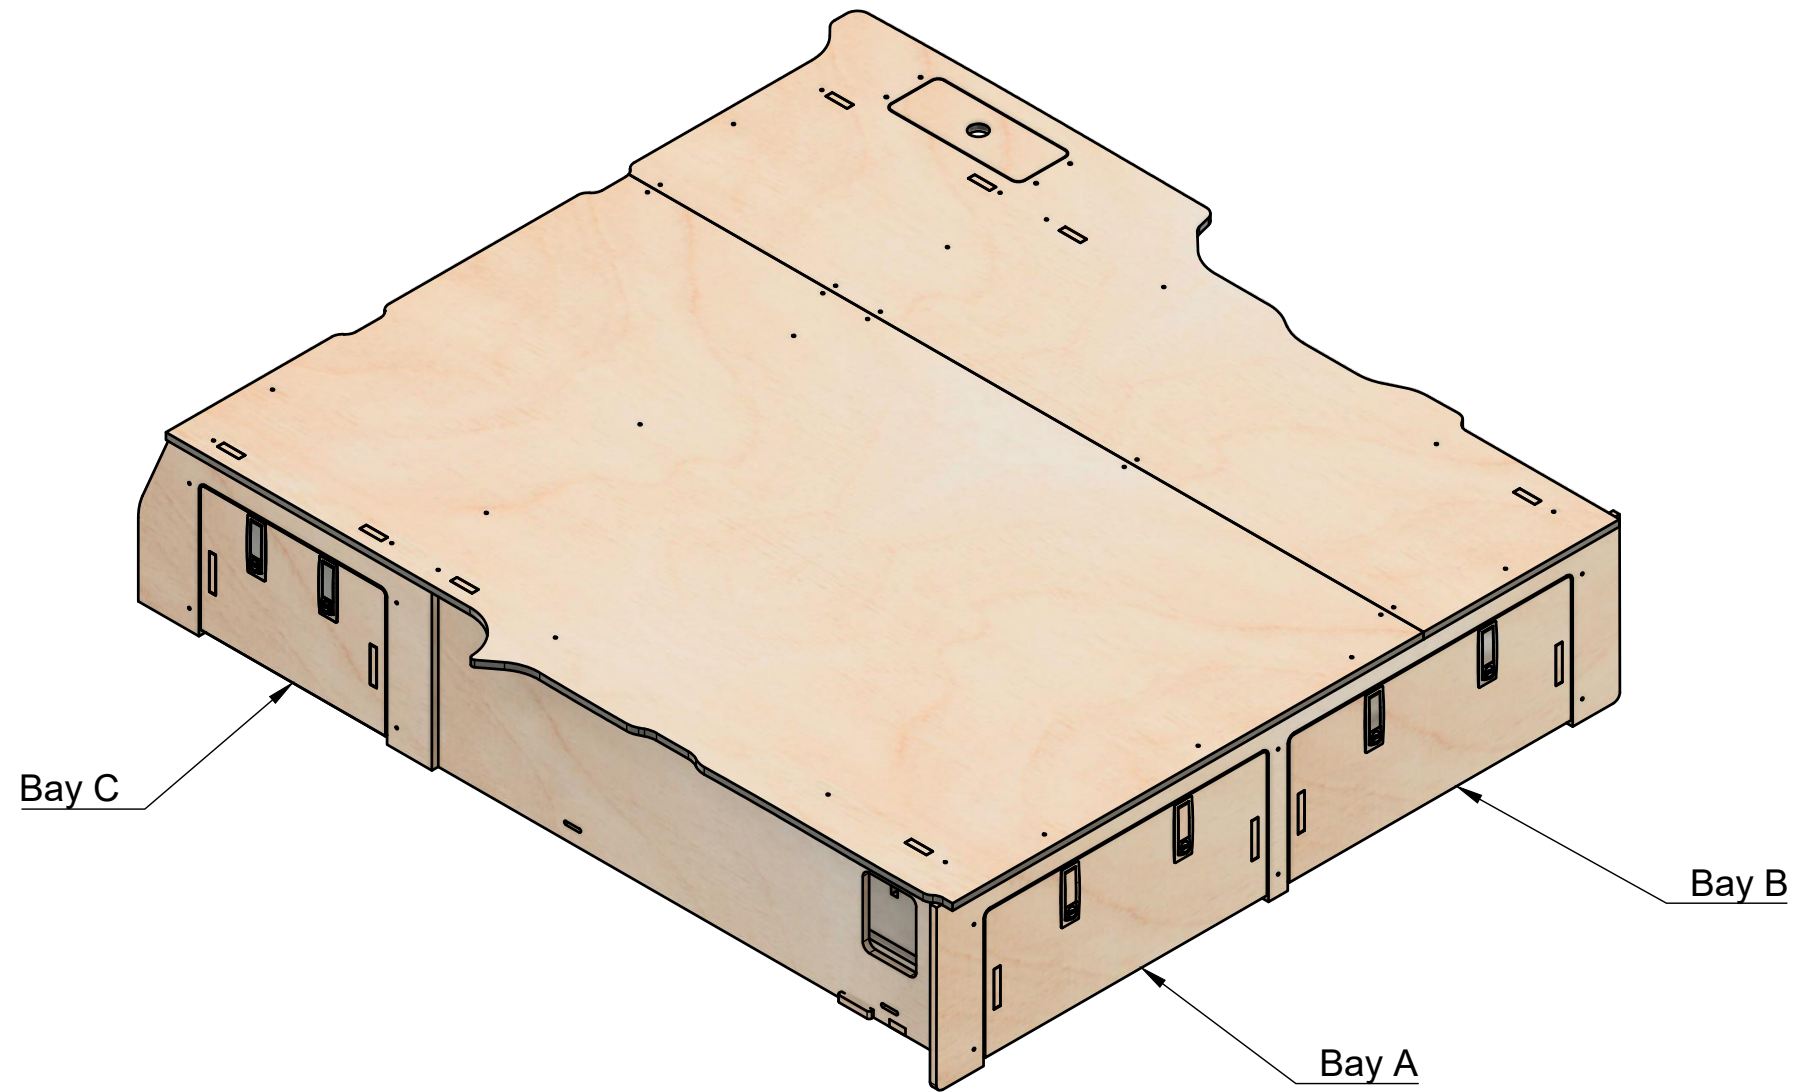

False Floor No.3B

SKU: FCON_14_L1_FF3B

False Floor No.3B

SKU: FCON_14_L1_FF3B

Page 2 - Floor Dimensions

All units in mm
Plywood thickness = 12mm

False Floor No.3B

SKU: FCON_14_L1_FF3B

Page 3 - Bay A Drawer Dimensions

All units in mm
Plywood thickness = 12mm

YOKE VANS
info@yoke-van-kits.co.uk
0208 132 9221

© 2023 Yoke CNC LTD

False Floor No.3B

SKU: FCON_14_L1_FF3B

Page 4 - Bay B Drawer Dimensions