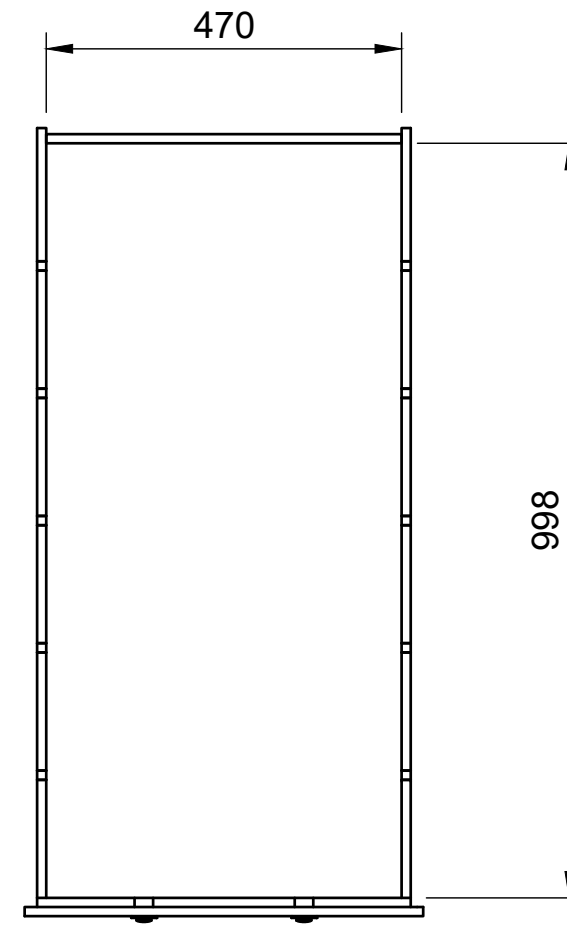

False Floor No.3B

SKU: FCON_14_L1_FF3B

False Floor No.3B

SKU: FCON_14_L1_FF3B

Page 2 - Floor Dimensions

All units in mm
Plywood thickness = 12mm

False Floor No.3B

SKU: FCON_14_L1_FF3B

Page 3 - Bay A Drawer Dimensions

All units in mm
Plywood thickness = 12mm

YOKE VANS
info@yoke-van-kits.co.uk
0208 132 9221

© 2023 Yoke CNC LTD

False Floor No.3B

SKU: FCON_14_L1_FF3B

Page 4 - Bay B Drawer Dimensions

All units in mm
Plywood thickness = 12mm

False Floor No.3B

SKU: FCON_14_L1_FF3B

Page 5 - Bay C Half Length Drawer Dimensions

All units in mm
Plywood thickness = 12mm

YOKE VANS
info@yoke-van-kits.co.uk
0208 132 9221