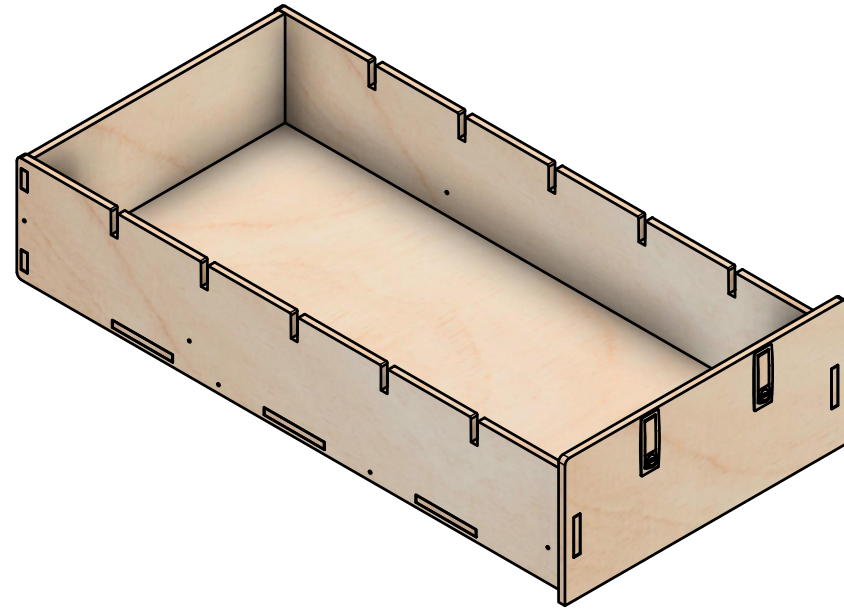

False Floor No.3B

SKU: FCON_14_L1_FF3B

False Floor No.3B

SKU: FCON_14_L1_FF3B

Page 2 - Floor Dimensions

All units in mm
Plywood thickness = 12mm

False Floor No.3B

SKU: FCON_14_L1_FF3B

Page 3 - Bay A Drawer Dimensions

All units in mm
Plywood thickness = 12mm

YOKE VANS
info@yoke-van-kits.co.uk
0208 132 9221

© 2023 Yoke CNC LTD

False Floor No.3B

SKU: FCON_14_L1_FF3B

Page 4 - Bay B Drawer Dimensions

All units in mm
Plywood thickness = 12mm

False Floor No.3B

SKU: FCON_14_L1_FF3B

Page 5 - Bay C Half Length Drawer Dimensions

All units in mm
Plywood thickness = 12mm

YOKE VANS
info@yoke-van-kits.co.uk
0208 132 9221