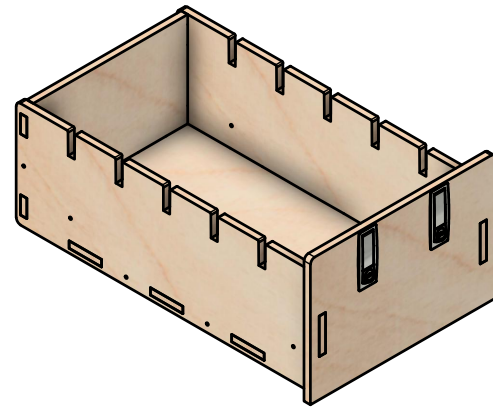

False Floor No.3B

SKU: FCON_14_L1_FF3B

False Floor No.3B

SKU: FCON_14_L1_FF3B

Page 2 - Floor Dimensions

All units in mm
Plywood thickness = 12mm

False Floor No.3B

SKU: FCON_14_L1_FF3B

Page 3 - Bay A Drawer Dimensions

All units in mm
Plywood thickness = 12mm

YOKE VANS
info@yoke-van-kits.co.uk
0208 132 9221

© 2023 Yoke CNC LTD

False Floor No.3B

SKU: FCON_14_L1_FF3B

Page 4 - Bay B Drawer Dimensions

All units in mm
Plywood thickness = 12mm

False Floor No.3B

SKU: FCON_14_L1_FF3B

Page 5 - Bay C Half Length Drawer Dimensions

All units in mm
Plywood thickness = 12mm

YOKE VANS
info@yoke-van-kits.co.uk
0208 132 9221