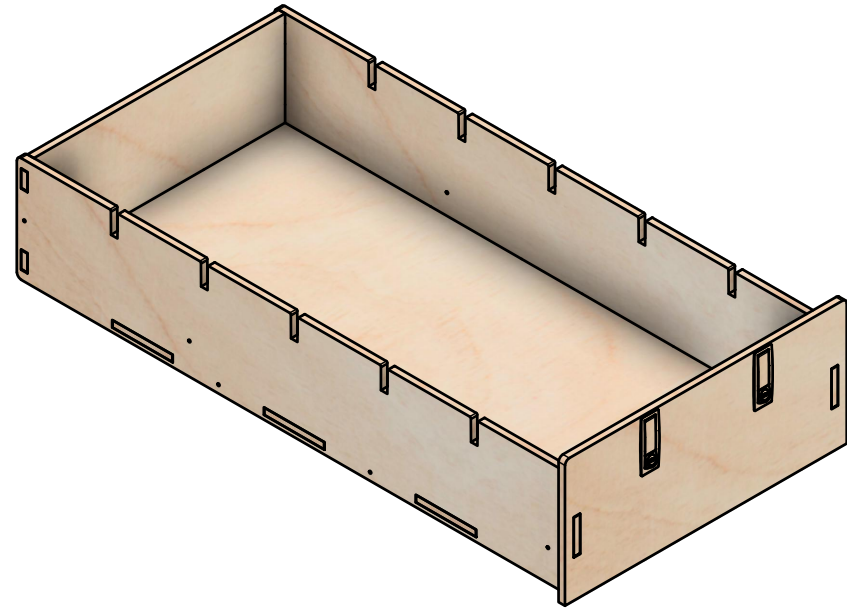

False Floor No.3B

SKU: FCON_14_L1_FF3B

False Floor No.3B

SKU: FCON_14_L1_FF3B

Page 2 - Floor Dimensions

All units in mm
Plywood thickness = 12mm

False Floor No.3B

SKU: FCON_14_L1_FF3B

Page 3 - Bay A Drawer Dimensions

All units in mm
Plywood thickness = 12mm

YOKE VANS
info@yoke-van-kits.co.uk
0208 132 9221

© 2023 Yoke CNC LTD

False Floor No.3B

SKU: FCON_14_L1_FF3B

Page 4 - Bay B Drawer Dimensions

All units in mm
Plywood thickness = 12mm

False Floor No.3B

SKU: FCON_14_L1_FF3B

Page 5 - Bay C Half Length Drawer Dimensions

All units in mm
Plywood thickness = 12mm

YOKE VANS
info@yoke-van-kits.co.uk
0208 132 9221