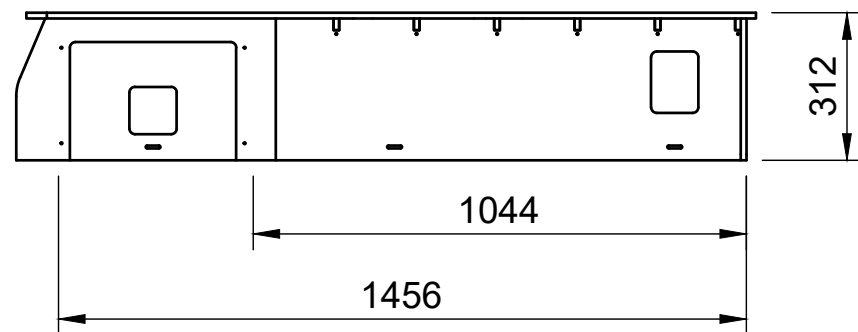

False Floor No.3B

SKU: FCON_14_L1_FF3B

False Floor No.3B

SKU: FCON_14_L1_FF3B

Page 2 - Floor Dimensions

All units in mm
Plywood thickness = 12mm

False Floor No.3B

SKU: FCON_14_L1_FF3B

Page 3 - Bay A Drawer Dimensions

All units in mm
Plywood thickness = 12mm

YOKE VANS
info@yoke-van-kits.co.uk
0208 132 9221

© 2023 Yoke CNC LTD

False Floor No.3B

SKU: FCON_14_L1_FF3B

Page 4 - Bay B Drawer Dimensions