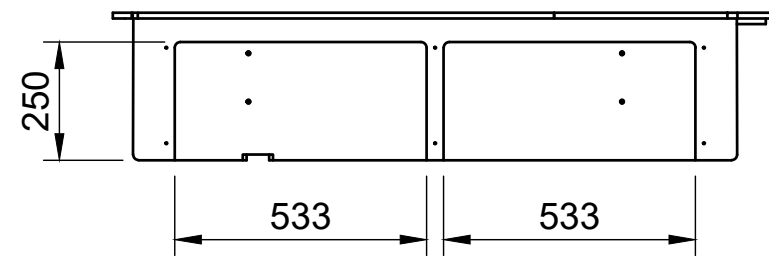

False Floor No.3B

SKU: FCON_14_L1_FF3B

False Floor No.3B

SKU: FCON_14_L1_FF3B

Page 2 - Floor Dimensions

All units in mm
Plywood thickness = 12mm

False Floor No.3B

SKU: FCON_14_L1_FF3B

Page 3 - Bay A Drawer Dimensions

All units in mm
Plywood thickness = 12mm

YOKE VANS
info@yoke-van-kits.co.uk
0208 132 9221

© 2023 Yoke CNC LTD

False Floor No.3B

SKU: FCON_14_L1_FF3B

Page 4 - Bay B Drawer Dimensions

All units in mm
Plywood thickness = 12mm

False Floor No.3B

SKU: FCON_14_L1_FF3B

Page 5 - Bay C Half Length Drawer Dimensions

All units in mm
Plywood thickness = 12mm

YOKE VANS
info@yoke-van-kits.co.uk
0208 132 9221