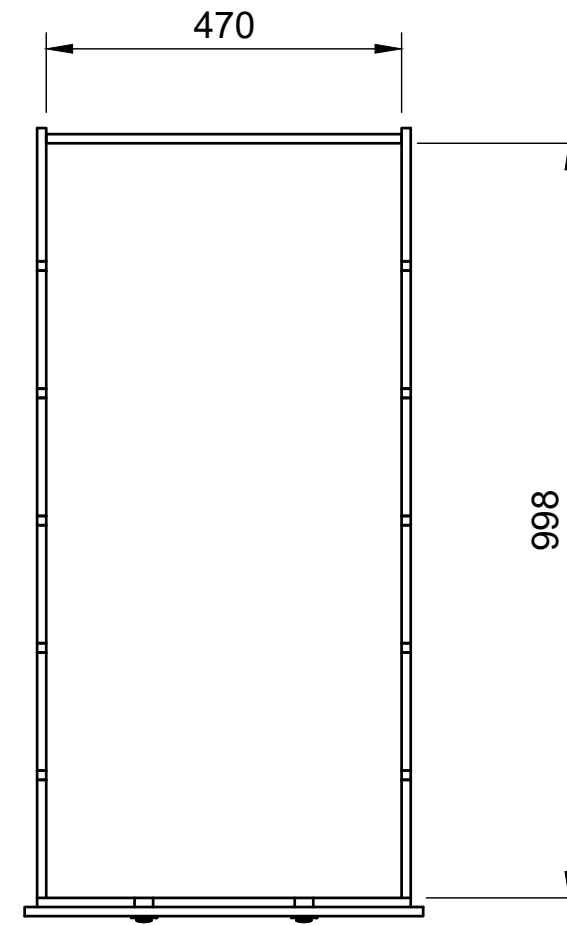

False Floor No.3B

SKU: FCON_14_L1_FF3B

False Floor No.3B

SKU: FCON_14_L1_FF3B

Page 2 - Floor Dimensions

All units in mm
Plywood thickness = 12mm

False Floor No.3B

SKU: FCON_14_L1_FF3B

Page 3 - Bay A Drawer Dimensions

All units in mm
Plywood thickness = 12mm

YOKE VANS
info@yoke-van-kits.co.uk
0208 132 9221

© 2023 Yoke CNC LTD

False Floor No.3B

SKU: FCON_14_L1_FF3B

Page 4 - Bay B Drawer Dimensions

All units in mm
Plywood thickness = 12mm

False Floor No.3B

SKU: FCON_14_L1_FF3B

Page 5 - Bay C Half Length Drawer Dimensions

All units in mm
Plywood thickness = 12mm

YOKE VANS
info@yoke-van-kits.co.uk
0208 132 9221