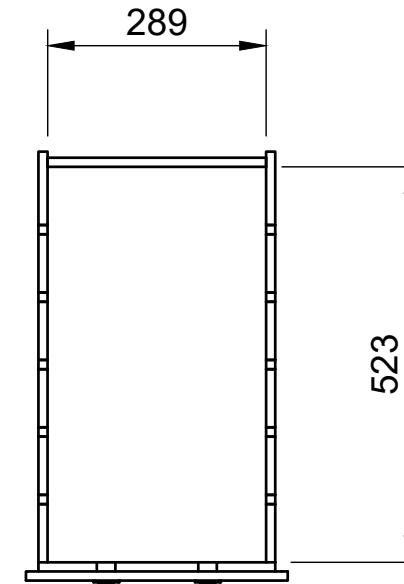

False Floor No.3B

SKU: FCON_14_L1_FF3B

False Floor No.3B

SKU: FCON_14_L1_FF3B

Page 2 - Floor Dimensions

All units in mm
Plywood thickness = 12mm

False Floor No.3B

SKU: FCON_14_L1_FF3B

Page 3 - Bay A Drawer Dimensions

All units in mm
Plywood thickness = 12mm

YOKE VANS
info@yoke-van-kits.co.uk
0208 132 9221

© 2023 Yoke CNC LTD

False Floor No.3B

SKU: FCON_14_L1_FF3B

Page 4 - Bay B Drawer Dimensions

All units in mm
Plywood thickness = 12mm

False Floor No.3B

SKU: FCON_14_L1_FF3B

Page 5 - Bay C Half Length Drawer Dimensions

All units in mm
Plywood thickness = 12mm

YOKE VANS
info@yoke-van-kits.co.uk
0208 132 9221