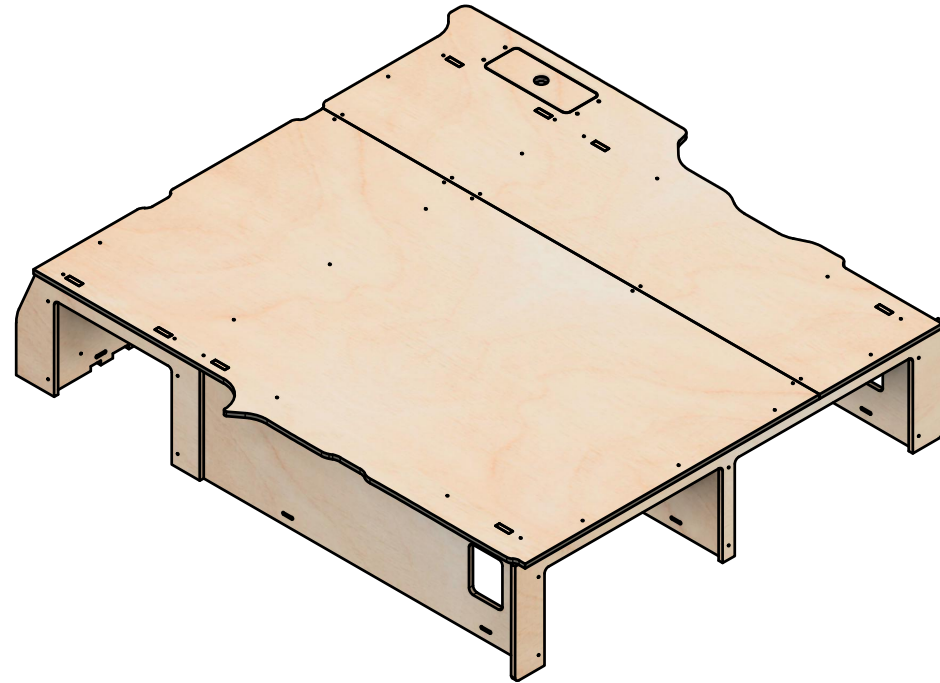

False Floor No.3B

SKU: FCON_14_L1_FF3B

False Floor No.3B

SKU: FCON_14_L1_FF3B

Page 2 - Floor Dimensions

All units in mm
Plywood thickness = 12mm

False Floor No.3B

SKU: FCON_14_L1_FF3B

Page 3 - Bay A Drawer Dimensions

All units in mm
Plywood thickness = 12mm

YOKE VANS
info@yoke-van-kits.co.uk
0208 132 9221

© 2023 Yoke CNC LTD

False Floor No.3B

SKU: FCON_14_L1_FF3B

Page 4 - Bay B Drawer Dimensions