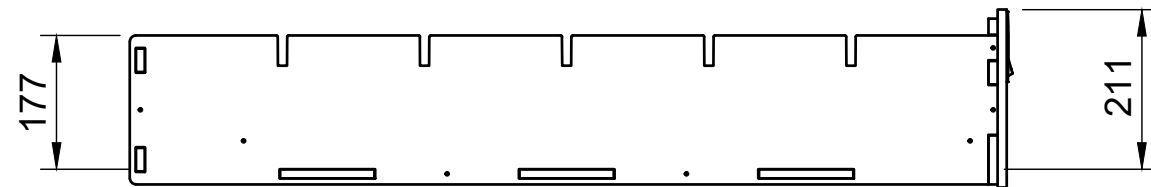

False Floor No.3B

SKU: FCON_14_L1_FF3B

Page 6 - Bay C Full Length Drawer Dimensions

All units in mm
Plywood thickness = 12mm