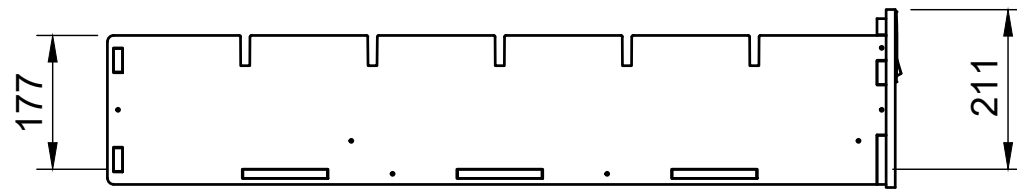

Page 3 - Bay A Drawer Dimensions

All units in mm
Plywood thickness = 12mm

YOKE VANS
info@yoke-van-kits.co.uk
0208 132 9221

© 2023 Yoke CNC LTD

False Floor No.3B

SKU: FCON_14_L1_FF3B

Page 4 - Bay B Drawer Dimensions