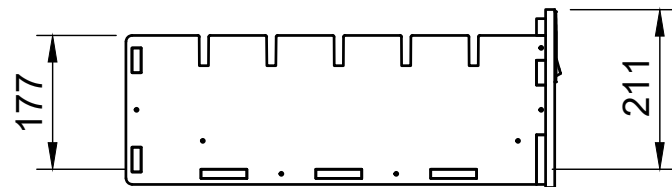

False Floor No.3B

SKU: FCON_14_L1_FF3B

Page 5 - Bay C Half Length Drawer Dimensions

All units in mm
Plywood thickness = 12mm

YOKE VANS
info@yoke-van-kits.co.uk
0208 132 9221

© 2023 Yoke CNC LTD