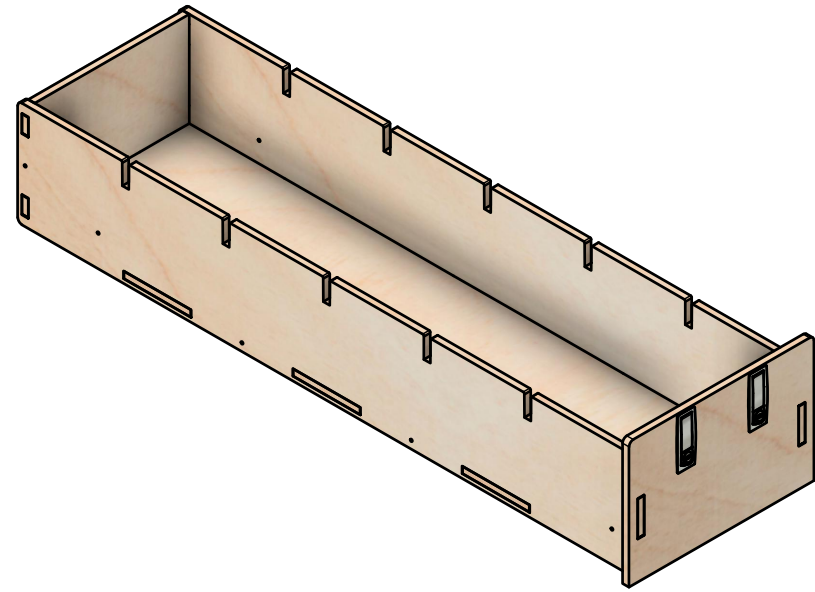

False Floor No.3B

SKU: FCON_14_L1_FF3B

Page 6 - Bay C Full Length Drawer Dimensions

All units in mm
Plywood thickness = 12mm