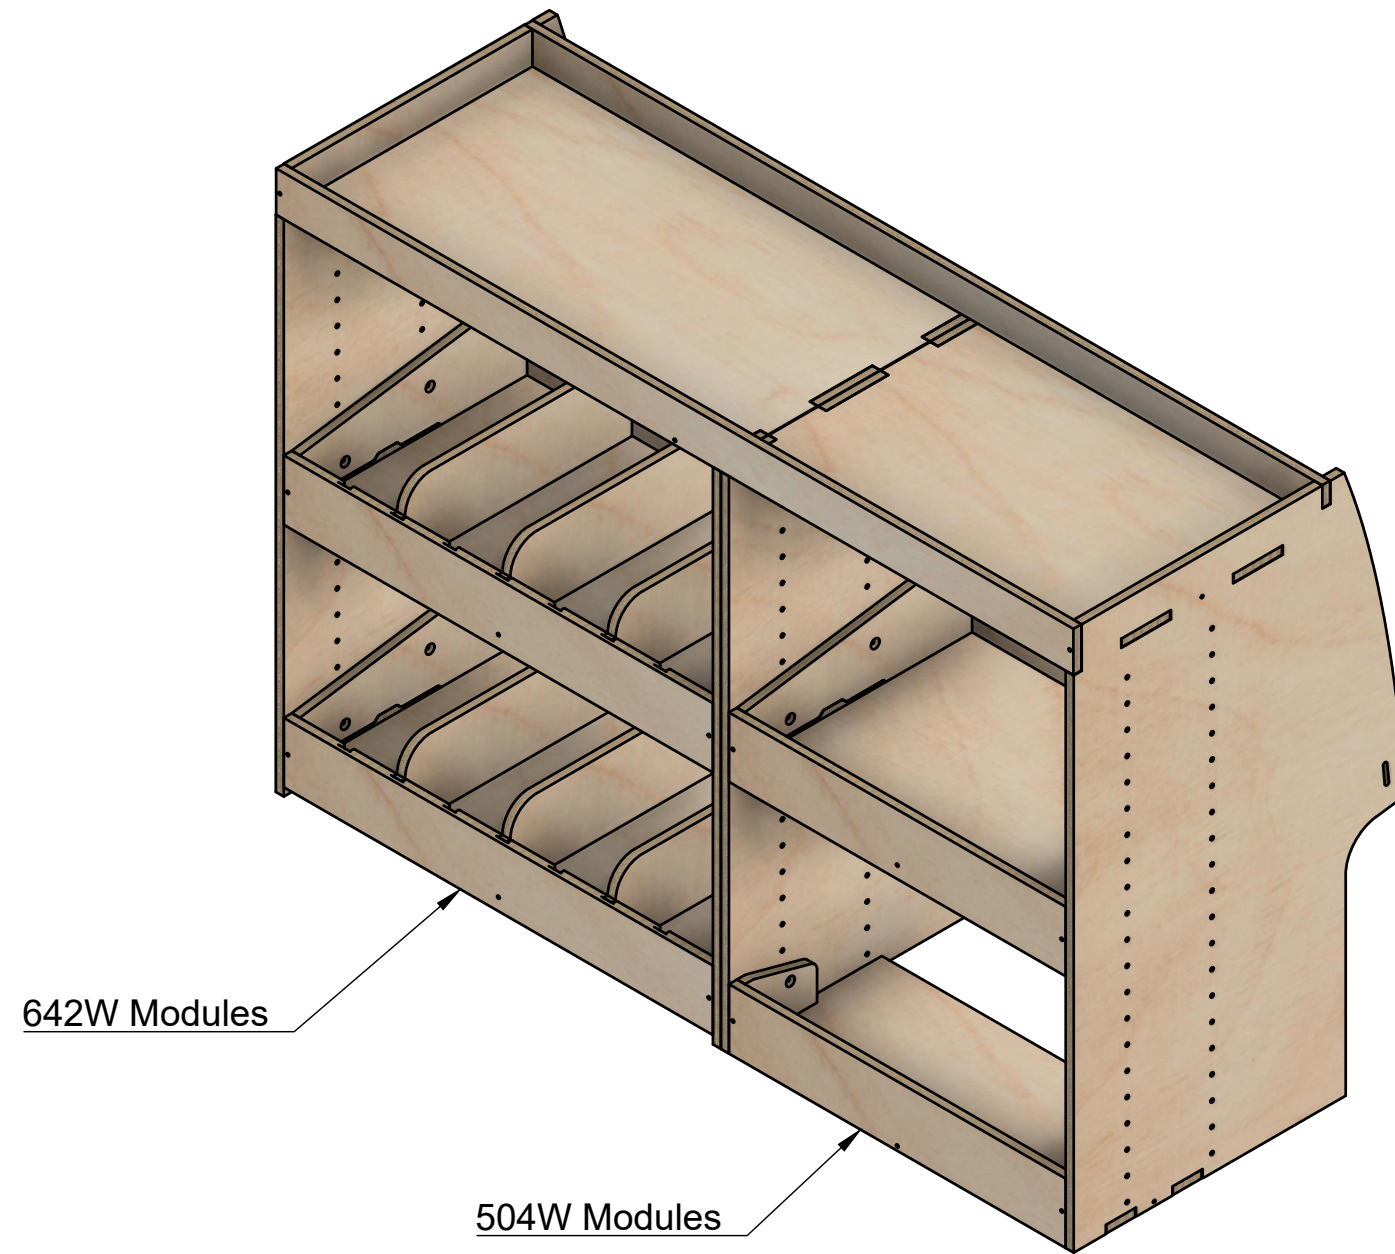

Combo No.10 | FF312

SKU: FCON_14_L1_C10_FF312

Combo No.10 | FF312

SKU: FCON_14_L1_C10_FF312

Page 2 - External Dimensions

All units in mm

Plywood thickness = 12mm

Notes

- All dimensions on this page are external.

YOKE VANS
info@yoke-van-kits.co.uk
0208 132 9221

© 2023 Yoke CNC LTD

Combo No.10 | FF312

SKU: FCON_14_L1_C10_FF312

Page 3 - Internal Dimensions

All units in mm

Plywood thickness = 12mm