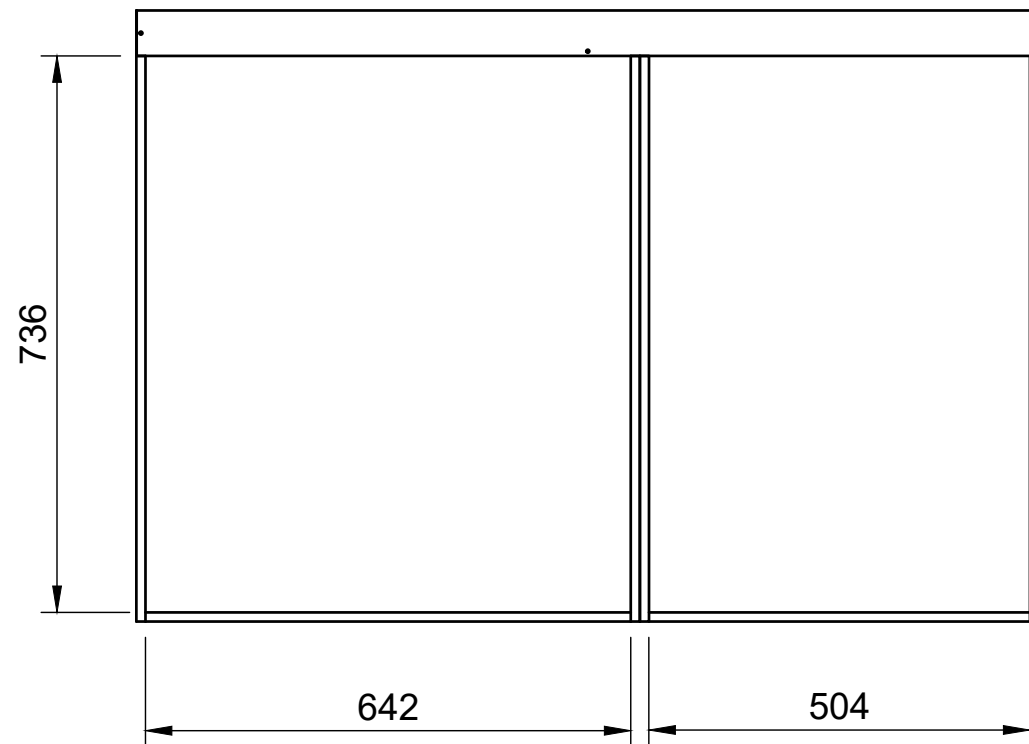

Combo No.10 | FF312

SKU: FCON_14_L1_C10_FF312

Combo No.10 | FF312

SKU: FCON_14_L1_C10_FF312

Page 2 - External Dimensions

All units in mm

Plywood thickness = 12mm

Notes

- All dimensions on this page are external.

YOKE VANS
info@yoke-van-kits.co.uk
0208 132 9221

© 2023 Yoke CNC LTD

Combo No.10 | FF312

SKU: FCON_14_L1_C10_FF312

Page 3 - Internal Dimensions

All units in mm

Plywood thickness = 12mm