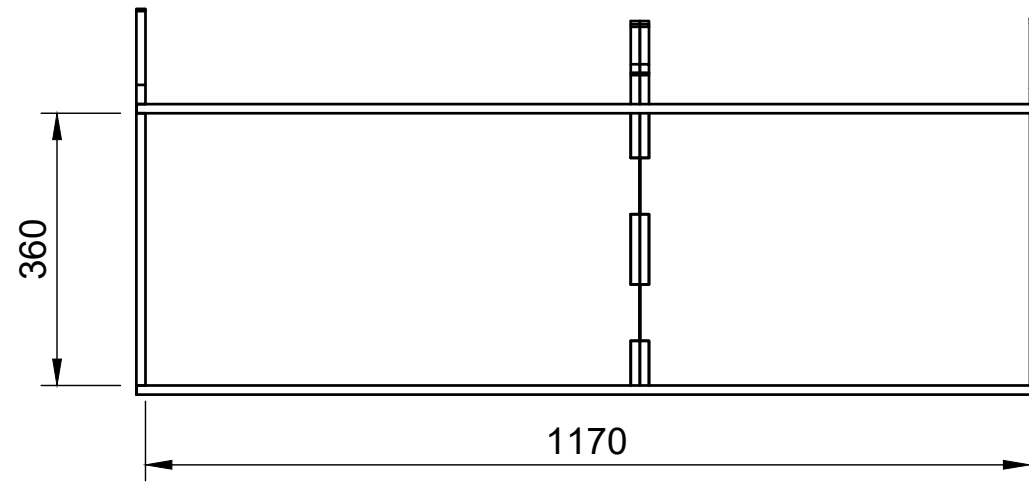

Combo No.10 | FF312

SKU: FCON_14_L1_C10_FF312

Combo No.10 | FF312

SKU: FCON_14_L1_C10_FF312

Page 2 - External Dimensions

All units in mm

Plywood thickness = 12mm

Notes

- All dimensions on this page are external.

YOKE VANS
info@yoke-van-kits.co.uk
0208 132 9221

© 2023 Yoke CNC LTD

Combo No.10 | FF312

SKU: FCON_14_L1_C10_FF312

Page 3 - Internal Dimensions

All units in mm

Plywood thickness = 12mm