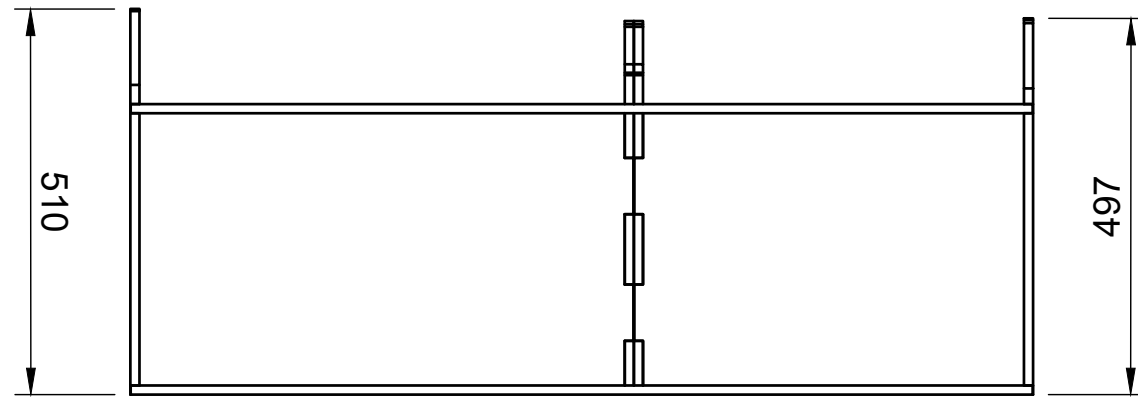

Combo No.10 | FF312

SKU: FCON_14_L1_C10_FF312

Combo No.10 | FF312

SKU: FCON_14_L1_C10_FF312

Page 2 - External Dimensions

All units in mm

Plywood thickness = 12mm

Notes

- All dimensions on this page are external.

YOKE VANS
info@yoke-van-kits.co.uk
0208 132 9221

© 2023 Yoke CNC LTD

Combo No.10 | FF312

SKU: FCON_14_L1_C10_FF312

Page 3 - Internal Dimensions

All units in mm

Plywood thickness = 12mm