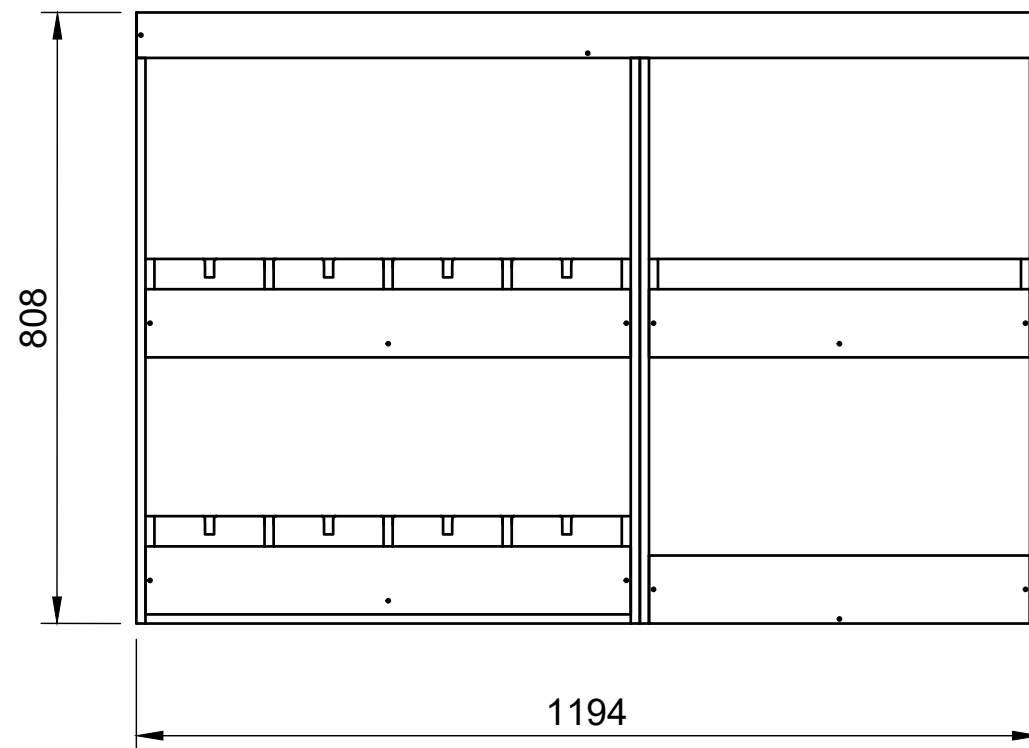

Combo No.10 | FF312

SKU: FCON_14_L1_C10_FF312

Combo No.10 | FF312

SKU: FCON_14_L1_C10_FF312

Page 2 - External Dimensions

All units in mm

Plywood thickness = 12mm

Notes

- All dimensions on this page are external.

YOKE VANS
info@yoke-van-kits.co.uk
0208 132 9221

© 2023 Yoke CNC LTD

Combo No.10 | FF312

SKU: FCON_14_L1_C10_FF312

Page 3 - Internal Dimensions

All units in mm

Plywood thickness = 12mm