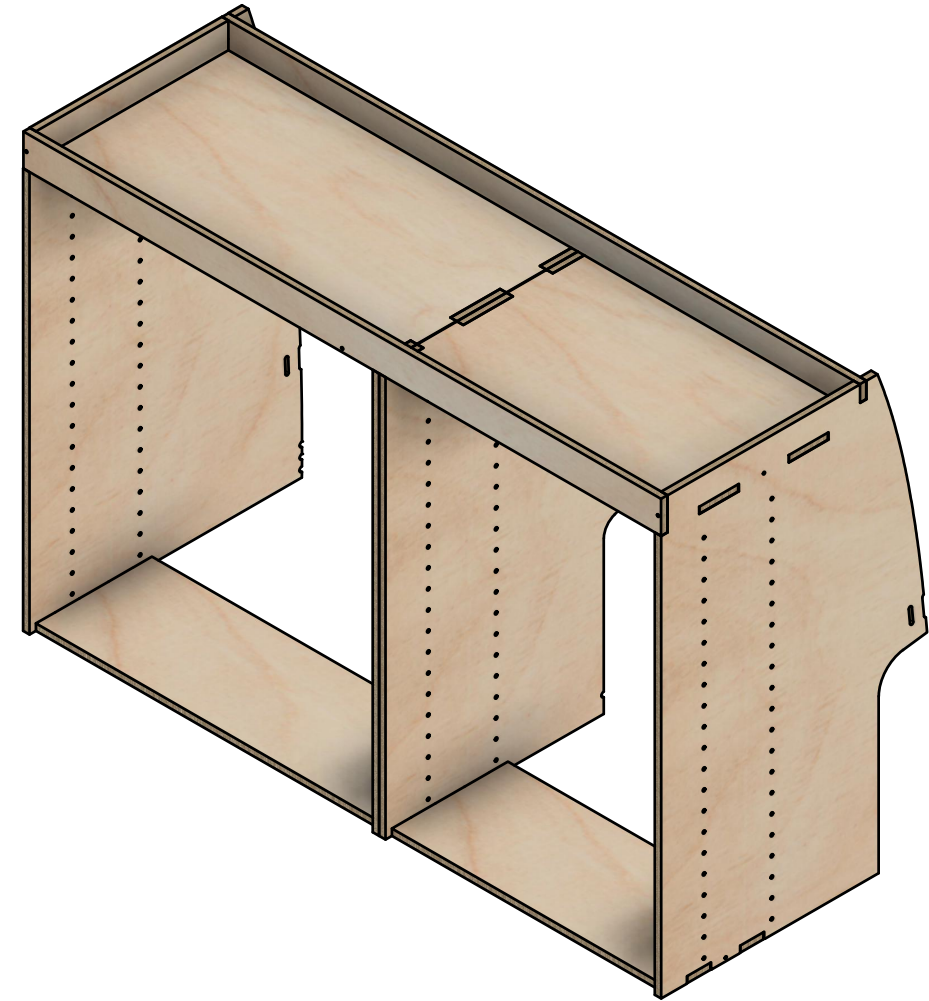

Combo No.10 | FF312

SKU: FCON_14_L1_C10_FF312

Combo No.10 | FF312

SKU: FCON_14_L1_C10_FF312

Page 2 - External Dimensions

All units in mm

Plywood thickness = 12mm

Notes

- All dimensions on this page are external.

YOKE VANS
info@yoke-van-kits.co.uk
0208 132 9221

© 2023 Yoke CNC LTD

Combo No.10 | FF312

SKU: FCON_14_L1_C10_FF312

Page 3 - Internal Dimensions

All units in mm

Plywood thickness = 12mm