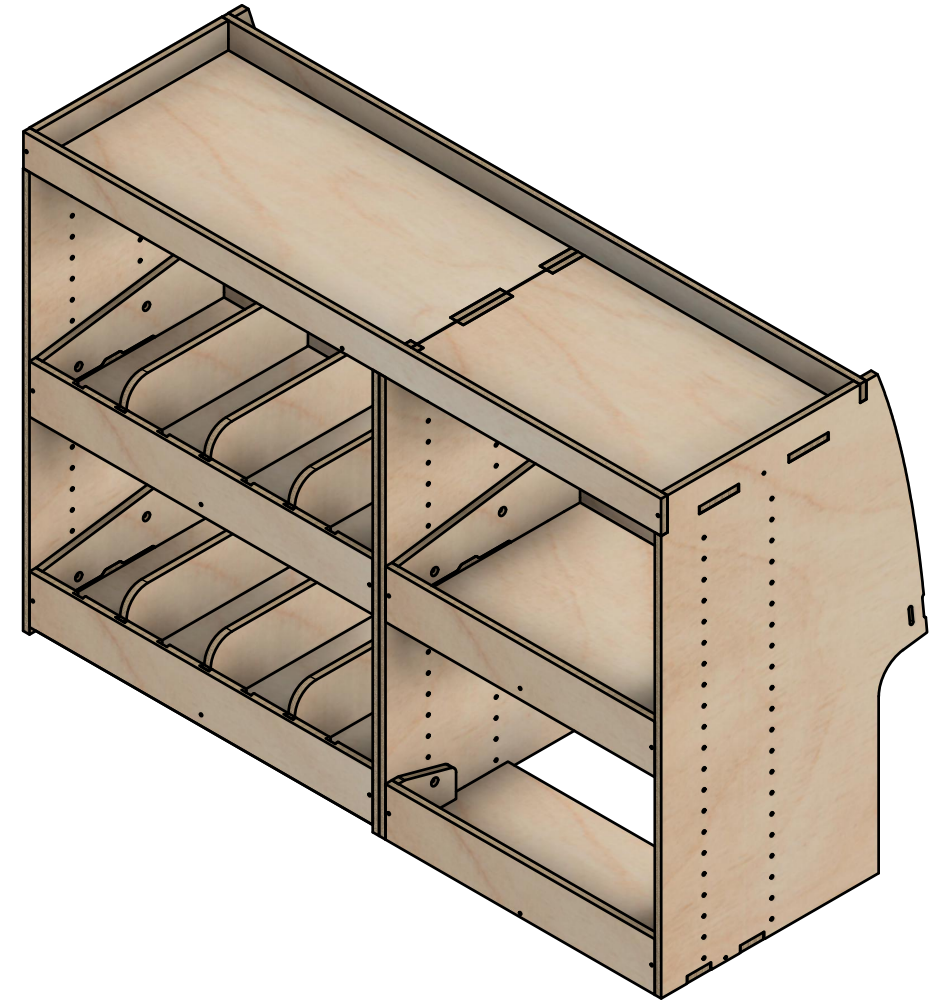

Combo No.10 | FF312

SKU: FCON_14_L1_C10_FF312

Combo No.10 | FF312

SKU: FCON_14_L1_C10_FF312

Page 2 - External Dimensions

All units in mm

Plywood thickness = 12mm

Notes

- All dimensions on this page are external.

YOKE VANS
info@yoke-van-kits.co.uk
0208 132 9221

© 2023 Yoke CNC LTD

Combo No.10 | FF312

SKU: FCON_14_L1_C10_FF312

Page 3 - Internal Dimensions

All units in mm

Plywood thickness = 12mm