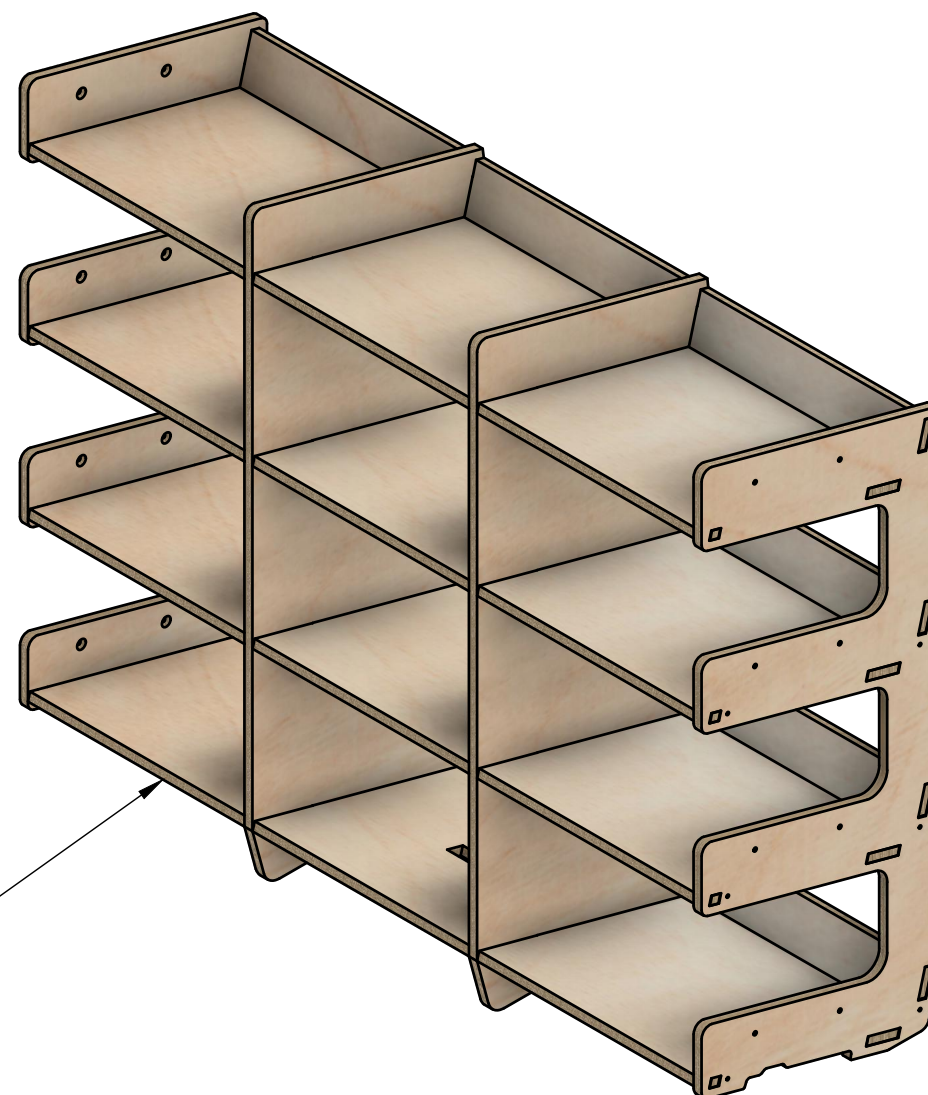

Please read notes below.

1020W | 12 x 170mm Euro Crate Module

SKU: 12EO170_S01_NO.1

12 bays for 400x300x220mm euro crates

Page 1 - Overview

All units in mm

Plywood thickness = 12mm

YOKE VANS
info@yoke-van-kits.co.uk
0208 132 9221

© 2023 Yoke CNC LTD

Please read notes below.

1020W | 12 x 170mm Euro Crate Module

SKU: 12EO170_S01_NO.1

Page 2 - Dimensions

All units in mm

Plywood thickness = 12mm

YOKE VANS
info@yoke-van-kits.co.uk
0208 132 9221