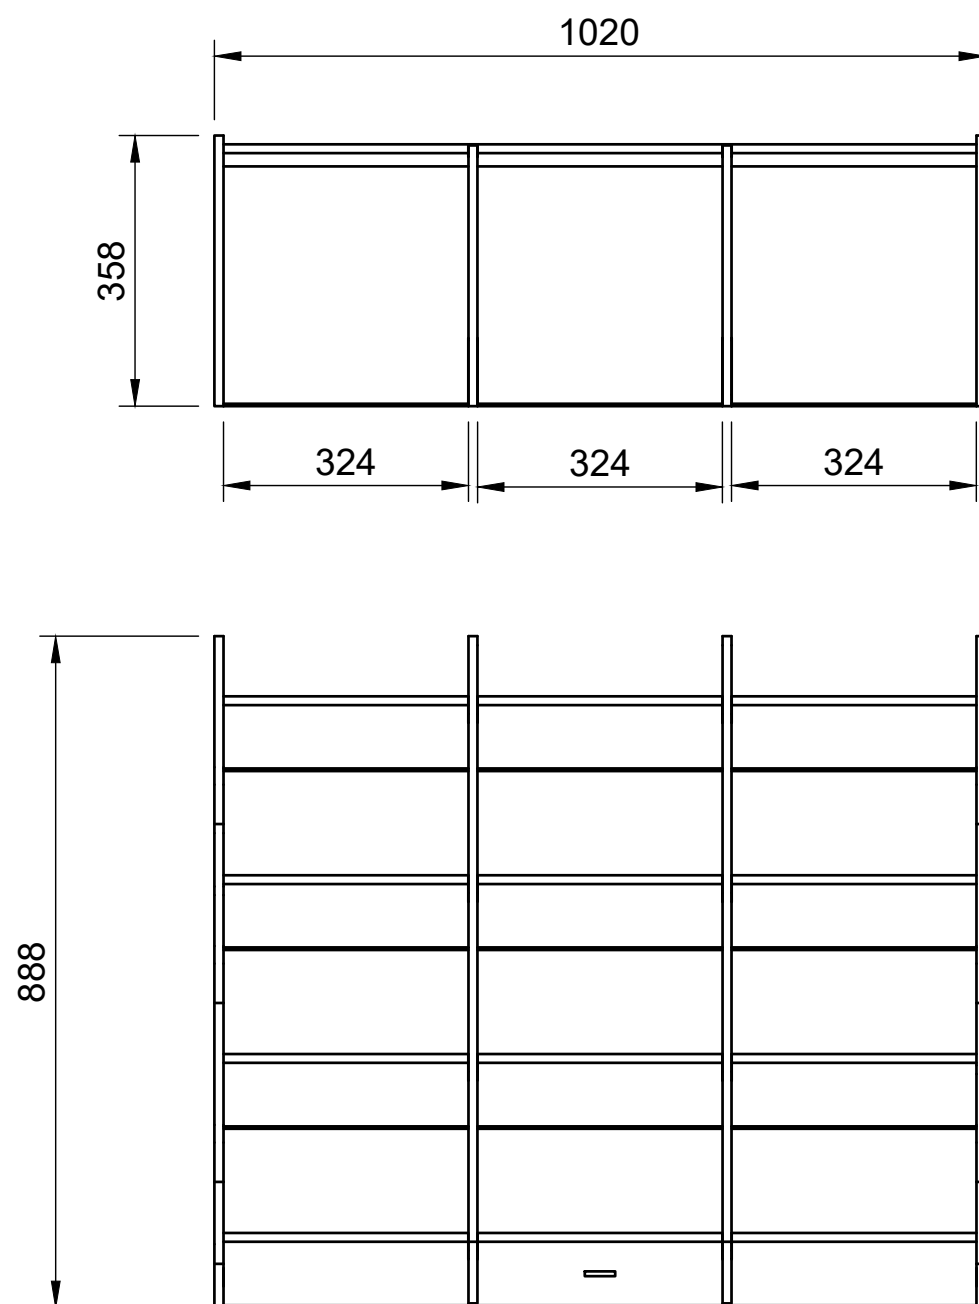

Please read notes below.

1020W | 12 x 170mm Euro Crate Module

SKU: 12EO170_S01_NO.1

12 bays for 400x300x220mm euro crates

Page 1 - Overview

All units in mm

Plywood thickness = 12mm

YOKE VANS
info@yoke-van-kits.co.uk
0208 132 9221

© 2023 Yoke CNC LTD

Please read notes below.

1020W | 12 x 170mm Euro Crate Module

SKU: 12EO170_S01_NO.1

Page 2 - Dimensions

All units in mm

Plywood thickness = 12mm

YOKE VANS
info@yoke-van-kits.co.uk
0208 132 9221