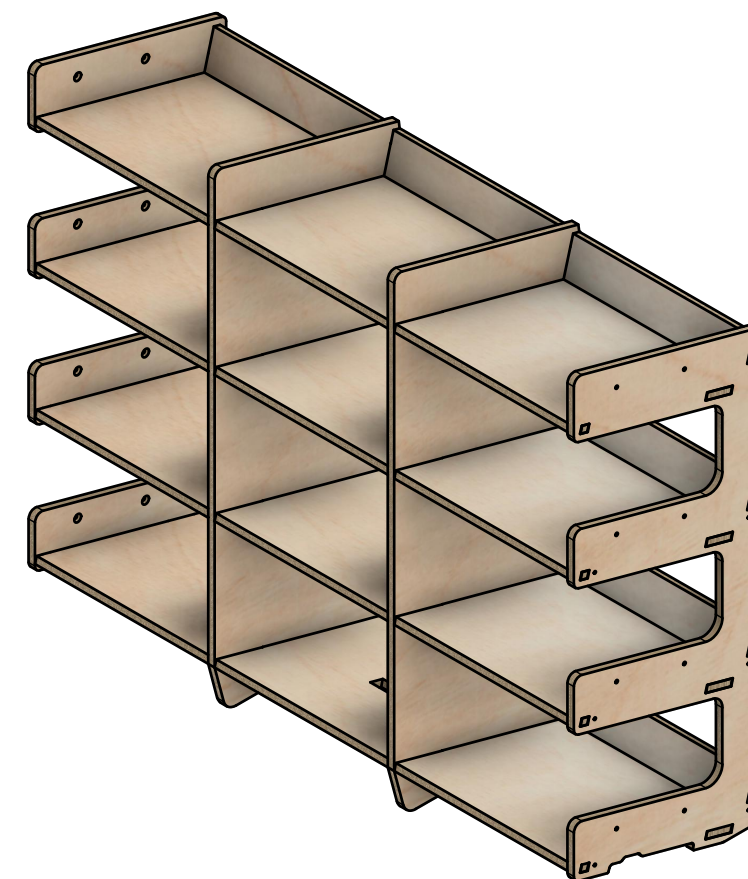

Please read notes below.

1020W | 12 x 170mm Euro Crate Module

SKU: 12EO170_S01_NO.1

12 bays for 400x300x220mm euro crates

Page 1 - Overview

All units in mm

Plywood thickness = 12mm

YOKE VANS
info@yoke-van-kits.co.uk
0208 132 9221

© 2023 Yoke CNC LTD

Please read notes below.

1020W | 12 x 170mm Euro Crate Module

SKU: 12EO170_S01_NO.1

Page 2 - Dimensions

All units in mm

Plywood thickness = 12mm

YOKE VANS
info@yoke-van-kits.co.uk
0208 132 9221