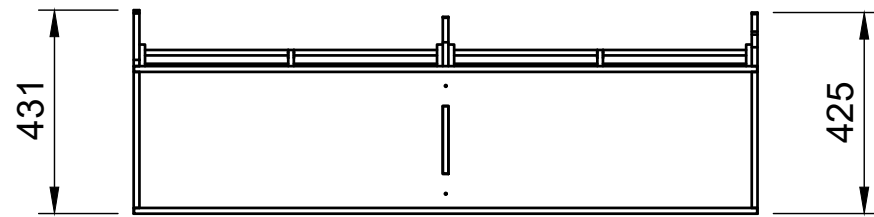

## Page 1 - Overview

All units in mm

Plywood thickness = 12mm

**YOKE VANS**  
info@yoke-van-kits.co.uk  
0208 132 9221

© 2023 Yoke CNC LTD

## Page 2 - External Dimensions

All units in mm

Plywood thickness = 12mm