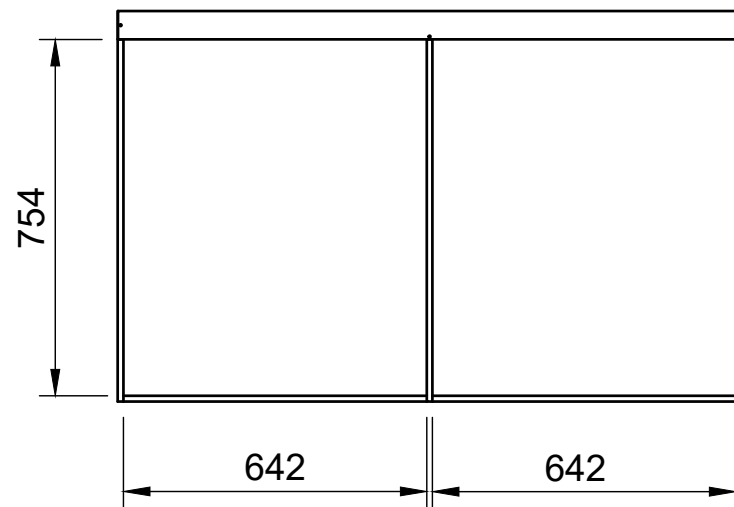

Euro Crate Rack | F374

SKU: VWT56_L2_PSL_Euro_F374

Page 3 - Internal Dimensions

All units in mm

Plywood thickness = 12mm

Notes

- All dimensions on this page are internal.

YOKE VANS
info@yoke-van-kits.co.uk
0208 132 9221

© 2023 Yoke CNC LTD