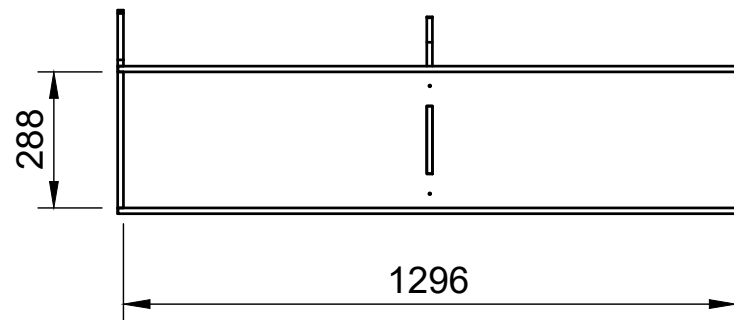

Euro Crate Rack | F374

SKU: VWT56_L2_PSL_Euro_F374

Page 3 - Internal Dimensions

All units in mm

Plywood thickness = 12mm

Notes

- All dimensions on this page are internal.

YOKE VANS
info@yoke-van-kits.co.uk
0208 132 9221

© 2023 Yoke CNC LTD