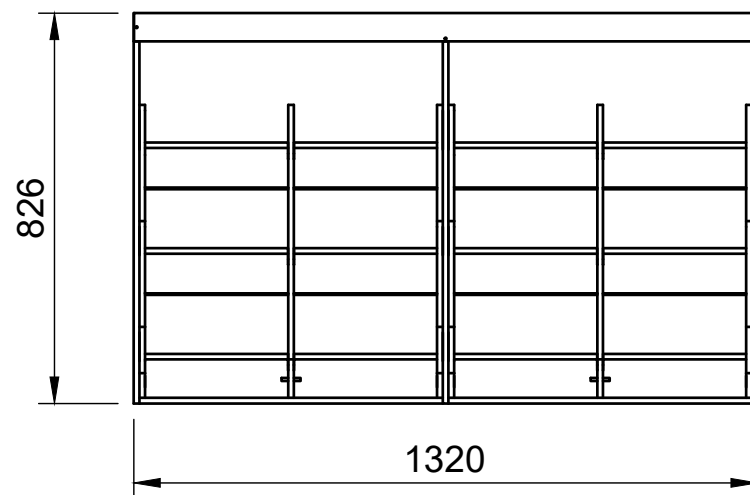

## Page 1 - Overview

All units in mm

Plywood thickness = 12mm

**YOKE VANS**  
info@yoke-van-kits.co.uk  
0208 132 9221

© 2023 Yoke CNC LTD

## Page 2 - External Dimensions

All units in mm

Plywood thickness = 12mm