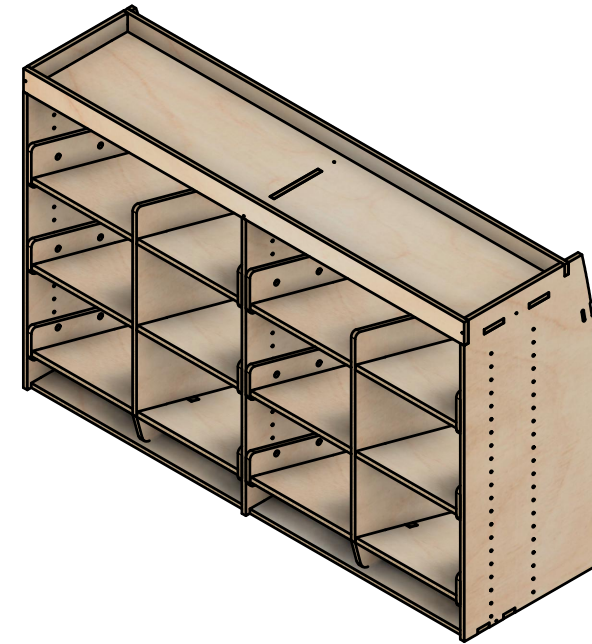

Euro Crate Rack | F374

SKU: VWT56_L2_PSL_Euro_F374

Page 2 - External Dimensions

All units in mm

Plywood thickness = 12mm

Notes

- All dimensions on this page are external.

YOKE VANS
info@yoke-van-kits.co.uk
0208 132 9221

© 2023 Yoke CNC LTD