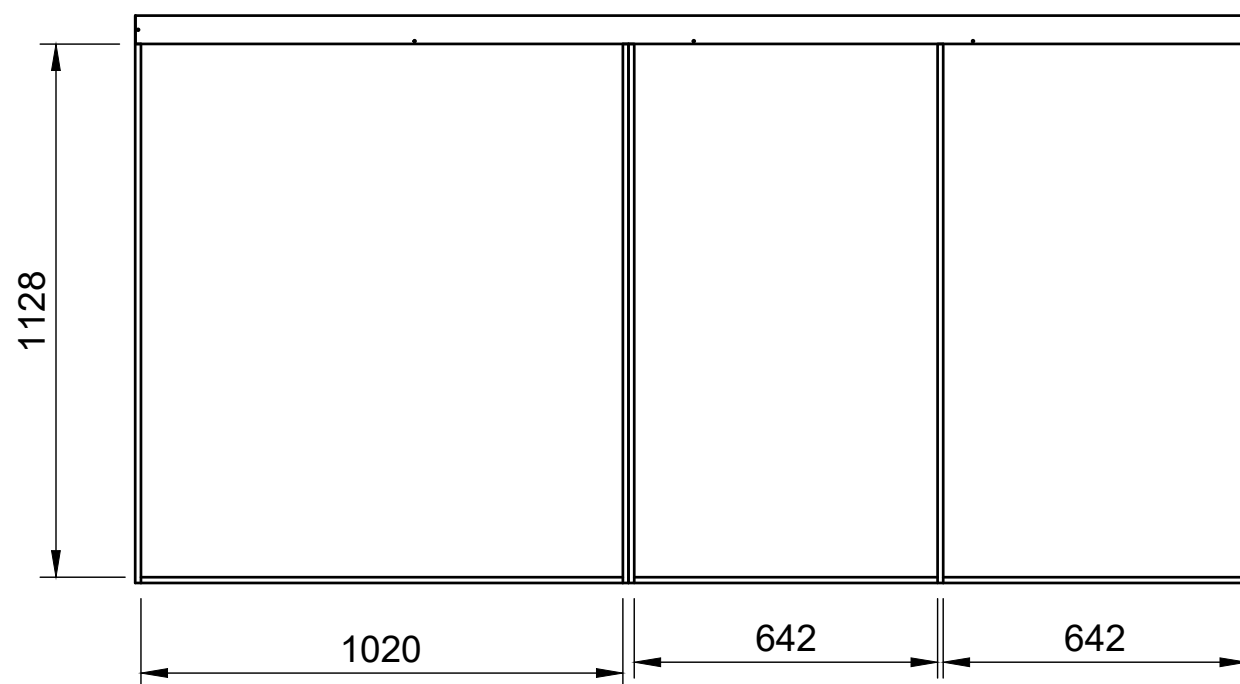

Combo No.8

SKU: VWT56_L2_C8

Page 3 - Internal Dimensions

All units in mm

Plywood thickness = 12mm

Notes

- All dimensions on this page are internal.

YOKE VANS
info@yoke-van-kits.co.uk
0208 132 9221

© 2023 Yoke CNC LTD