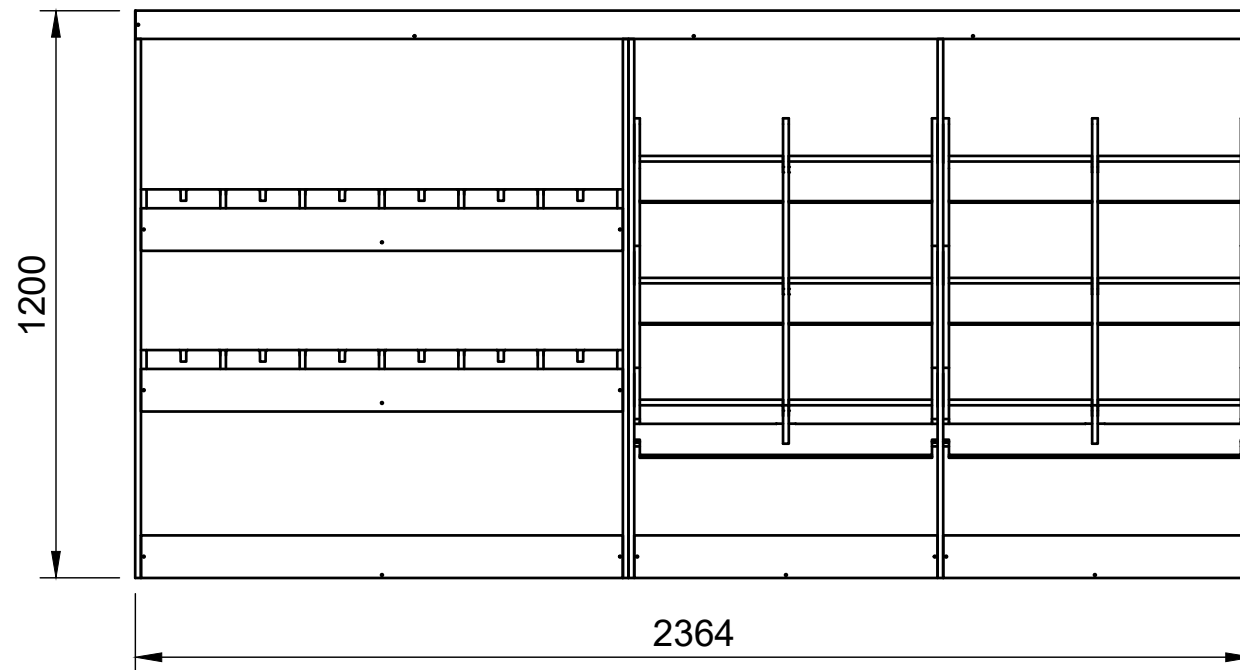

Combo No.8

SKU: VWT56_L2_C8

Page 2 - External Dimensions

All units in mm

Plywood thickness = 12mm

Notes

- All dimensions on this page are external.

YOKE VANS

info@yoke-van-kits.co.uk

0208 132 9221

© 2023 Yoke CNC LTD