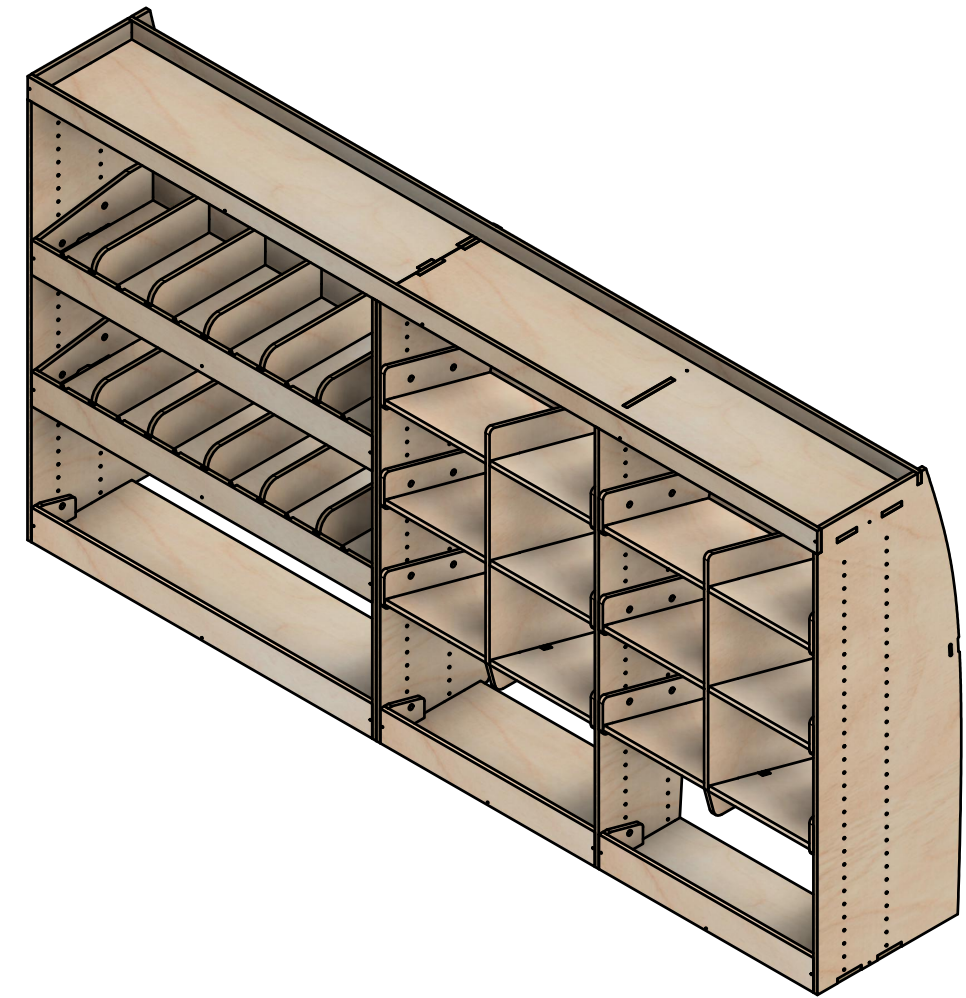

Combo No.8

SKU: VWT56_L2_C8

Page 2 - External Dimensions

All units in mm

Plywood thickness = 12mm

Notes

- All dimensions on this page are external.

YOKE VANS

info@yoke-van-kits.co.uk

0208 132 9221

© 2023 Yoke CNC LTD