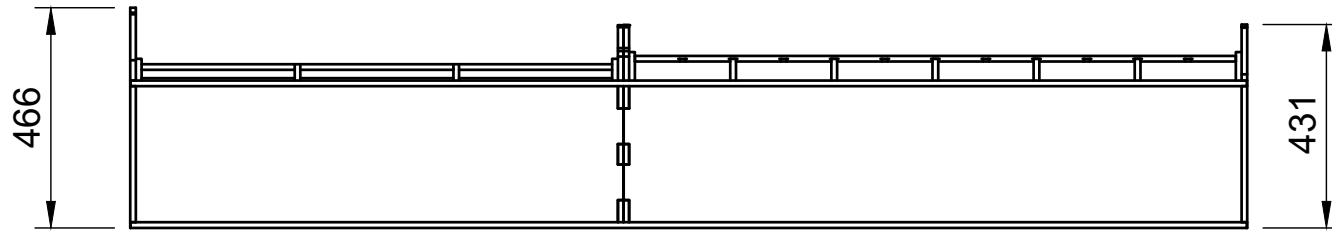

Combo No.7 | HLFF 374mm

SKU: VWT56_L2_C7_HF374

Combo No.7 | HLFF 374mm

SKU: VWT56_L2_C7_HF374

Page 2 - External Dimensions

All units in mm

Plywood thickness = 12mm

Notes

- All dimensions on this page are external.

YOKE VANS

info@yoke-van-kits.co.uk

0208 132 9221

© 2023 Yoke CNC LTD

Combo No.7 | HLFF 374mm

SKU: VWT56_L2_C7_HF374

Page 3 - Internal Dimensions

All units in mm

Plywood thickness = 12mm

Notes

- All dimensions on this page are internal.

YOKE VANS
info@yoke-van-kits.co.uk
0208 132 9221

© 2023 Yoke CNC LTD