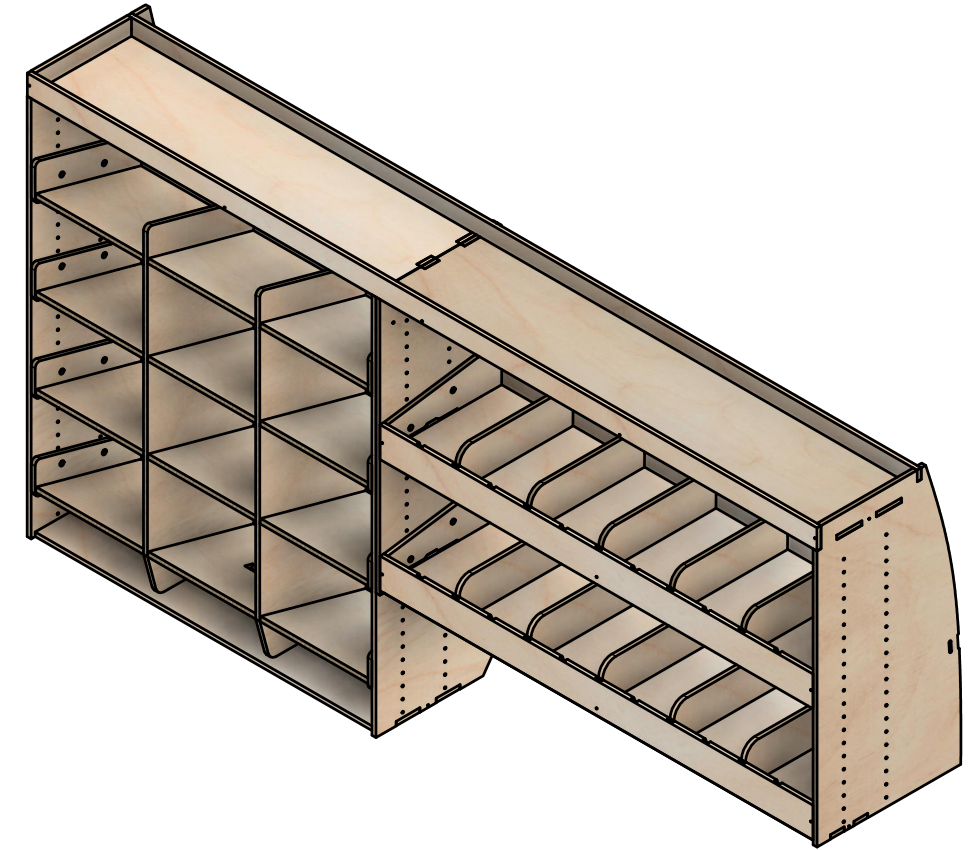

Combo No.7 | HLFF 374mm

SKU: VWT56_L2_C7_HF374

Combo No.7 | HLFF 374mm

SKU: VWT56_L2_C7_HF374

Page 2 - External Dimensions

All units in mm

Plywood thickness = 12mm

Notes

- All dimensions on this page are external.

YOKE VANS

info@yoke-van-kits.co.uk

0208 132 9221

© 2023 Yoke CNC LTD

Combo No.7 | HLFF 374mm

SKU: VWT56_L2_C7_HF374

Page 3 - Internal Dimensions