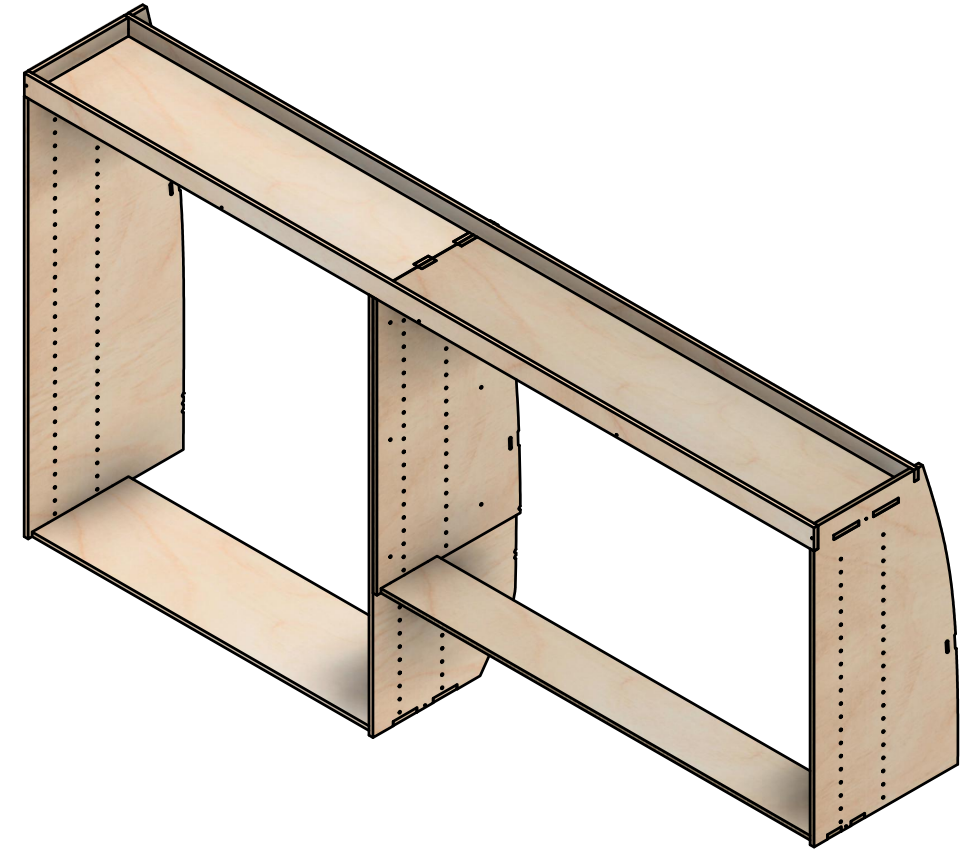

- All dimensions on this page are external.

YOKE VANS

info@yoke-van-kits.co.uk

0208 132 9221

© 2023 Yoke CNC LTD

Combo No.7 | HLFF 374mm

SKU: VWT56_L2_C7_HF374

Page 3 - Internal Dimensions