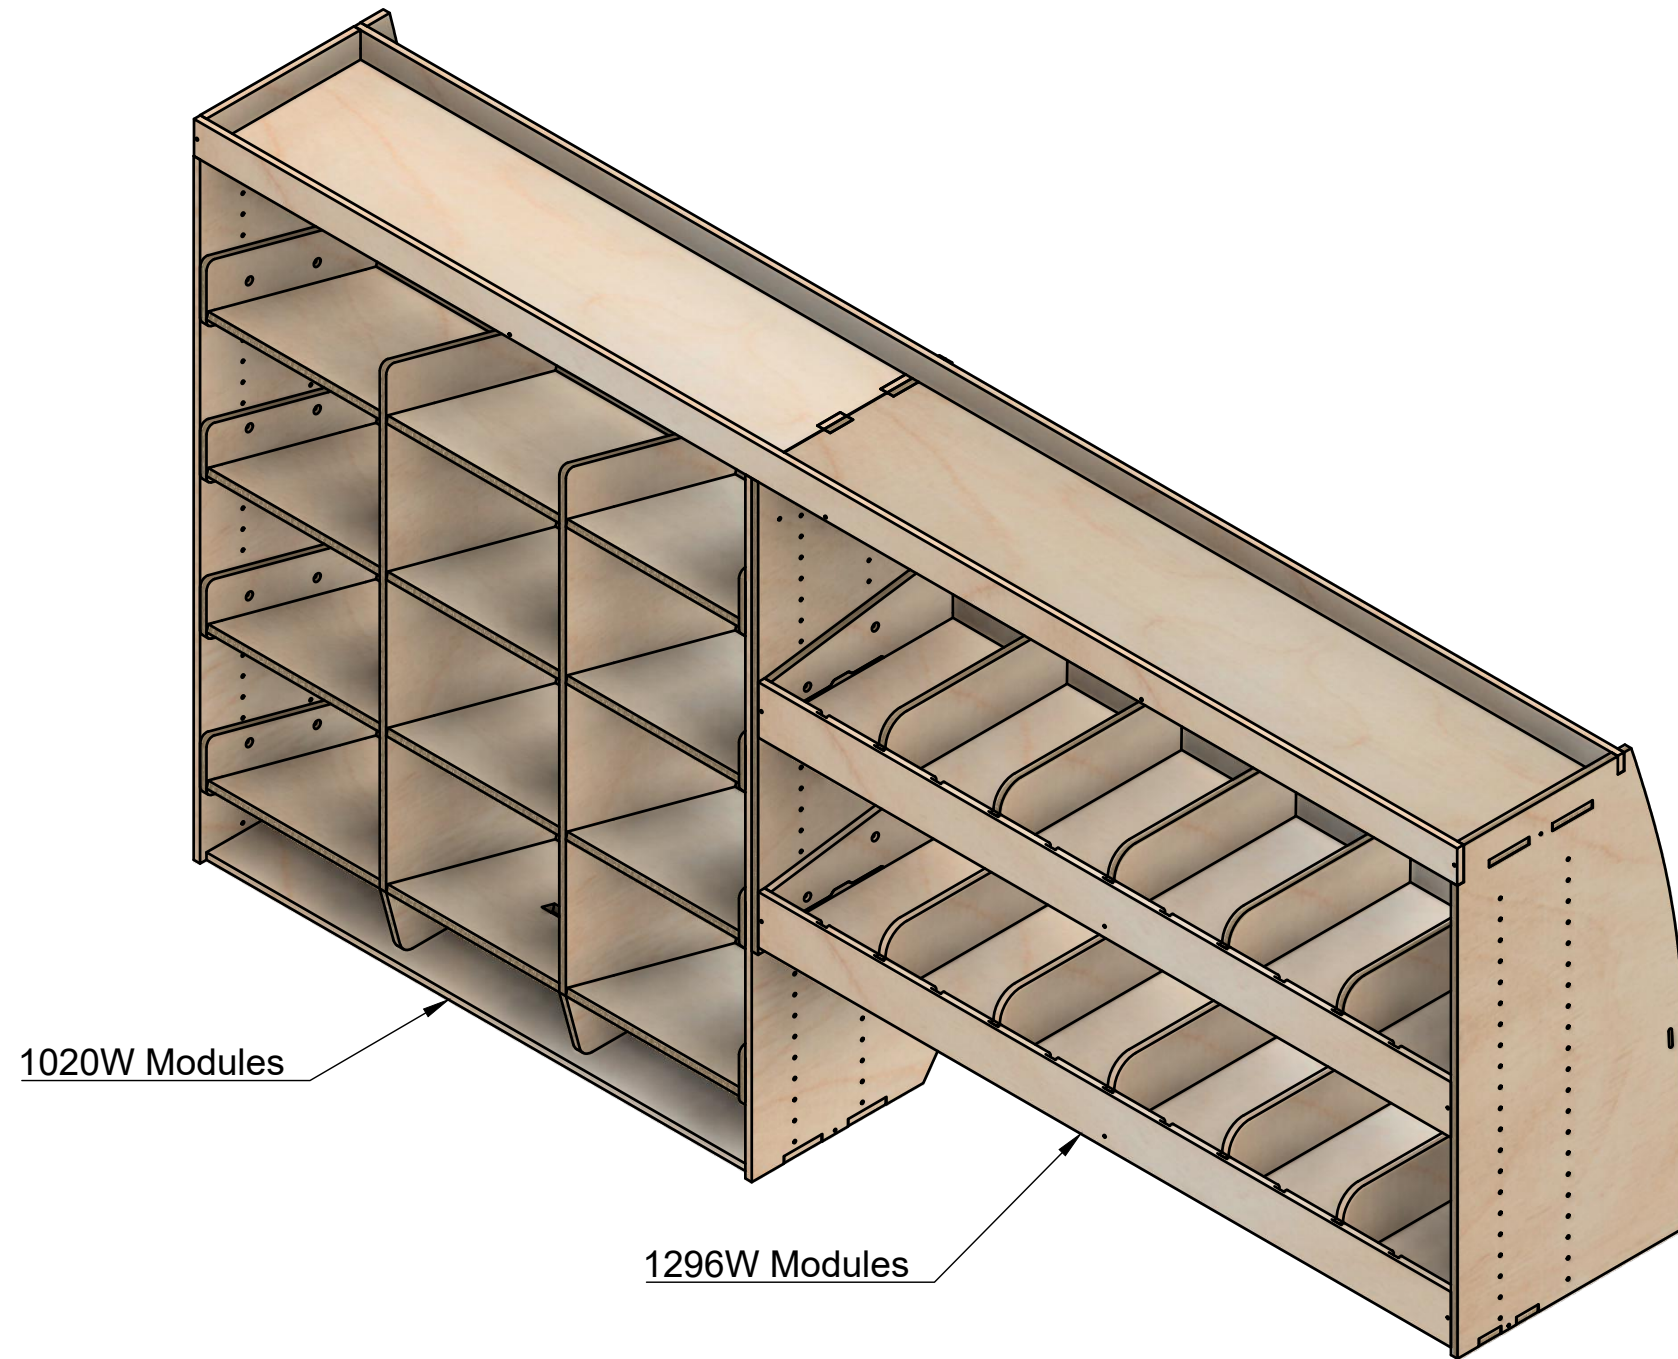

Combo No.7 | HLFF 374mm

SKU: VWT56_L2_C7_HF374

Combo No.7 | HLFF 374mm

SKU: VWT56_L2_C7_HF374

Page 2 - External Dimensions

All units in mm

Plywood thickness = 12mm

Notes

- All dimensions on this page are external.

YOKE VANS

info@yoke-van-kits.co.uk

0208 132 9221

© 2023 Yoke CNC LTD

Combo No.7 | HLFF 374mm

SKU: VWT56_L2_C7_HF374

Page 3 - Internal Dimensions

All units in mm

Plywood thickness = 12mm

Notes

- All dimensions on this page are internal.

YOKE VANS
info@yoke-van-kits.co.uk
0208 132 9221

© 2023 Yoke CNC LTD