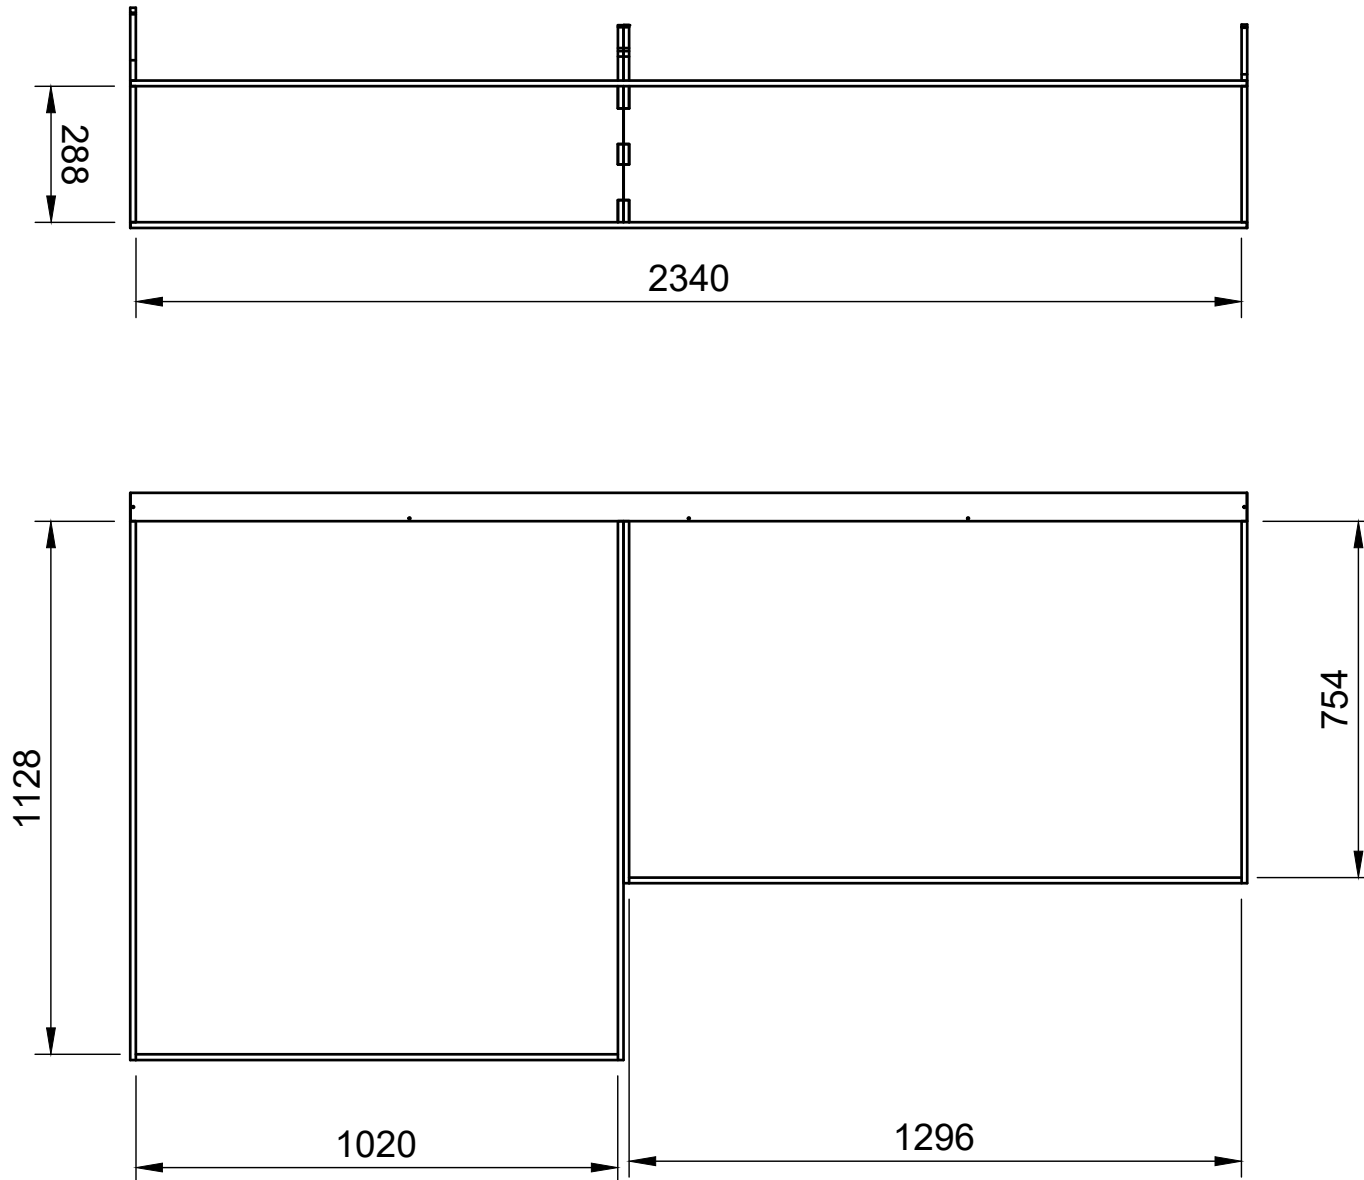

- All dimensions on this page are external.

YOKE VANS

info@yoke-van-kits.co.uk

0208 132 9221

© 2023 Yoke CNC LTD

Combo No.7 | HLFF 374mm

SKU: VWT56_L2_C7_HF374

Page 3 - Internal Dimensions

All units in mm

Plywood thickness = 12mm

Notes

- All dimensions on this page are internal.

YOKE VANS
info@yoke-van-kits.co.uk
0208 132 9221

© 2023 Yoke CNC LTD