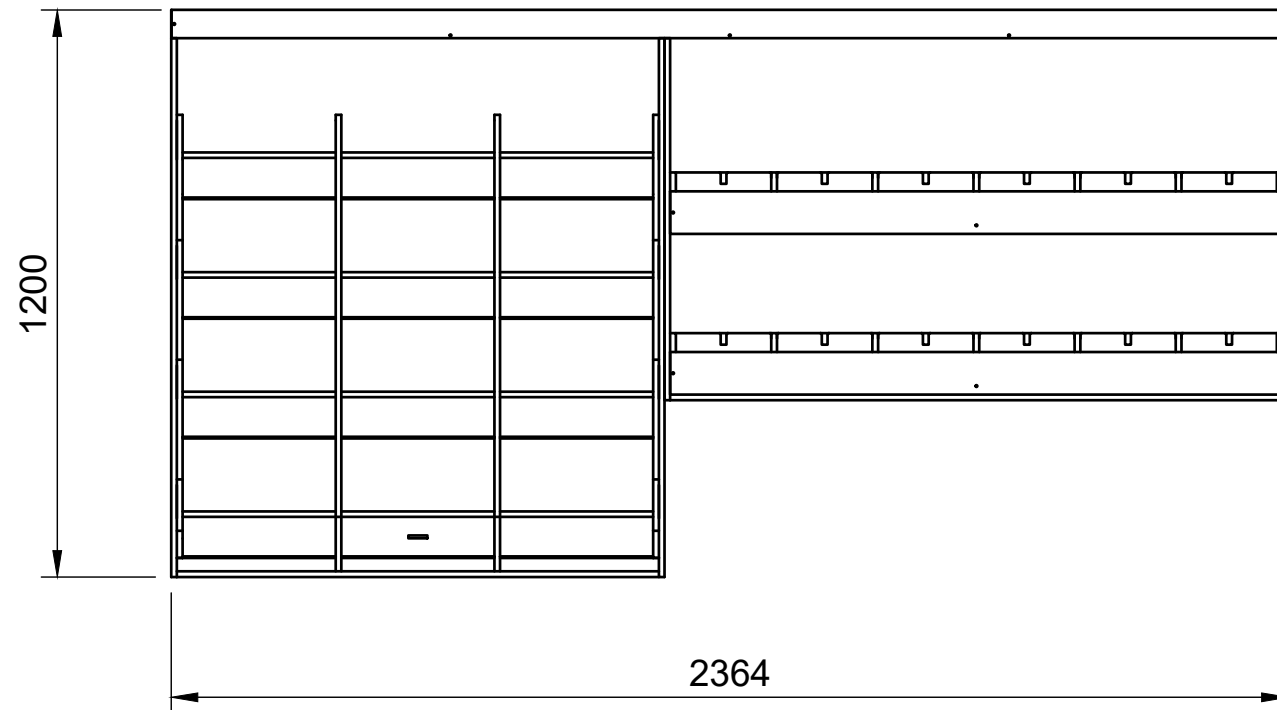

Combo No.7 | HLFF 374mm

SKU: VWT56_L2_C7_HF374

Combo No.7 | HLFF 374mm

SKU: VWT56_L2_C7_HF374

Page 2 - External Dimensions

All units in mm

Plywood thickness = 12mm

Notes

- All dimensions on this page are external.

YOKE VANS

info@yoke-van-kits.co.uk

0208 132 9221

© 2023 Yoke CNC LTD

Combo No.7 | HLFF 374mm

SKU: VWT56_L2_C7_HF374

Page 3 - Internal Dimensions

All units in mm

Plywood thickness = 12mm

Notes

- All dimensions on this page are internal.

YOKE VANS
info@yoke-van-kits.co.uk
0208 132 9221

© 2023 Yoke CNC LTD