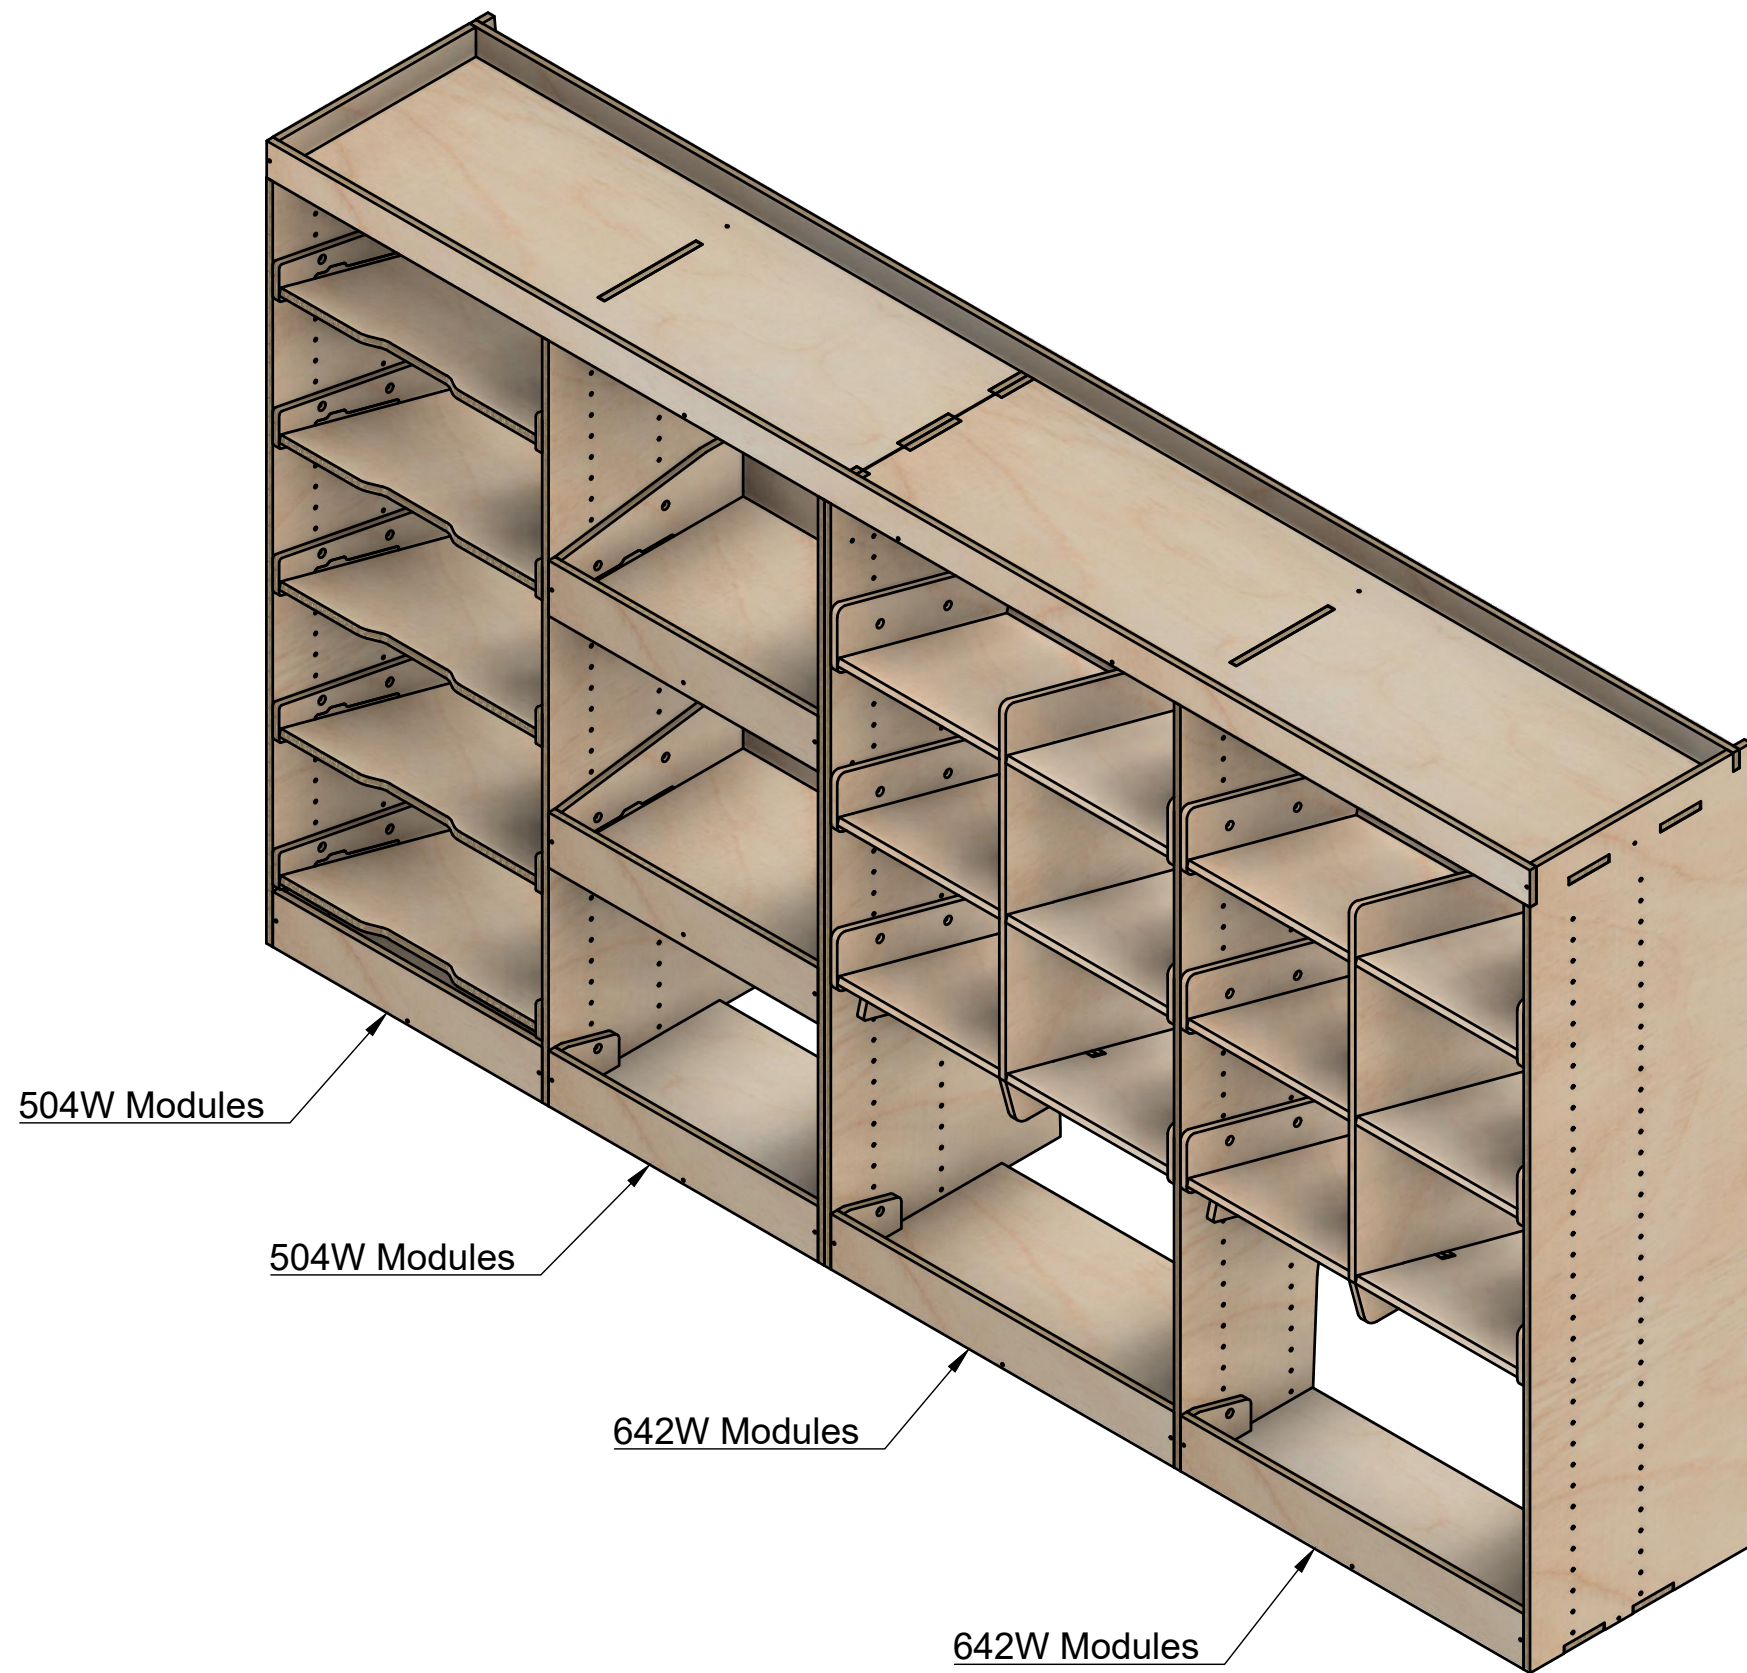

Renault Trafic | 2014on | L2H1 (LWB) | Panel Van
Vauxhall Vivaro | 2014-19 | L2H1 (LWB) | Panel Van
Nissan NV300 | 2016on | L2H1 (LWB) | Panel Van
Fiat Talento | 2016-20 | L2H1 (LWB) | Panel Van

Combo No.9

SKU: TVN_14_L2_C9

Page 1 - Overview

All units in mm

Plywood thickness = 12mm

YOKE VANS
info@yoke-van-kits.co.uk
0208 132 9221

© 2023 Yoke CNC LTD

Renault Trafic | 2014on | L2H1 (LWB) | Panel Van
Vauxhall Vivaro | 2014-19 | L2H1 (LWB) | Panel Van
Nissan NV300 | 2016on | L2H1 (LWB) | Panel Van
Fiat Talento | 2016-20 | L2H1 (LWB) | Panel Van

Combo No.9

SKU: TVN_14_L2_C9

Page 2 - External Dimensions

All units in mm

Plywood thickness = 12mm

Notes

- All units on this page are external.

YOKE VANS
info@yoke-van-kits.co.uk
0208 132 9221