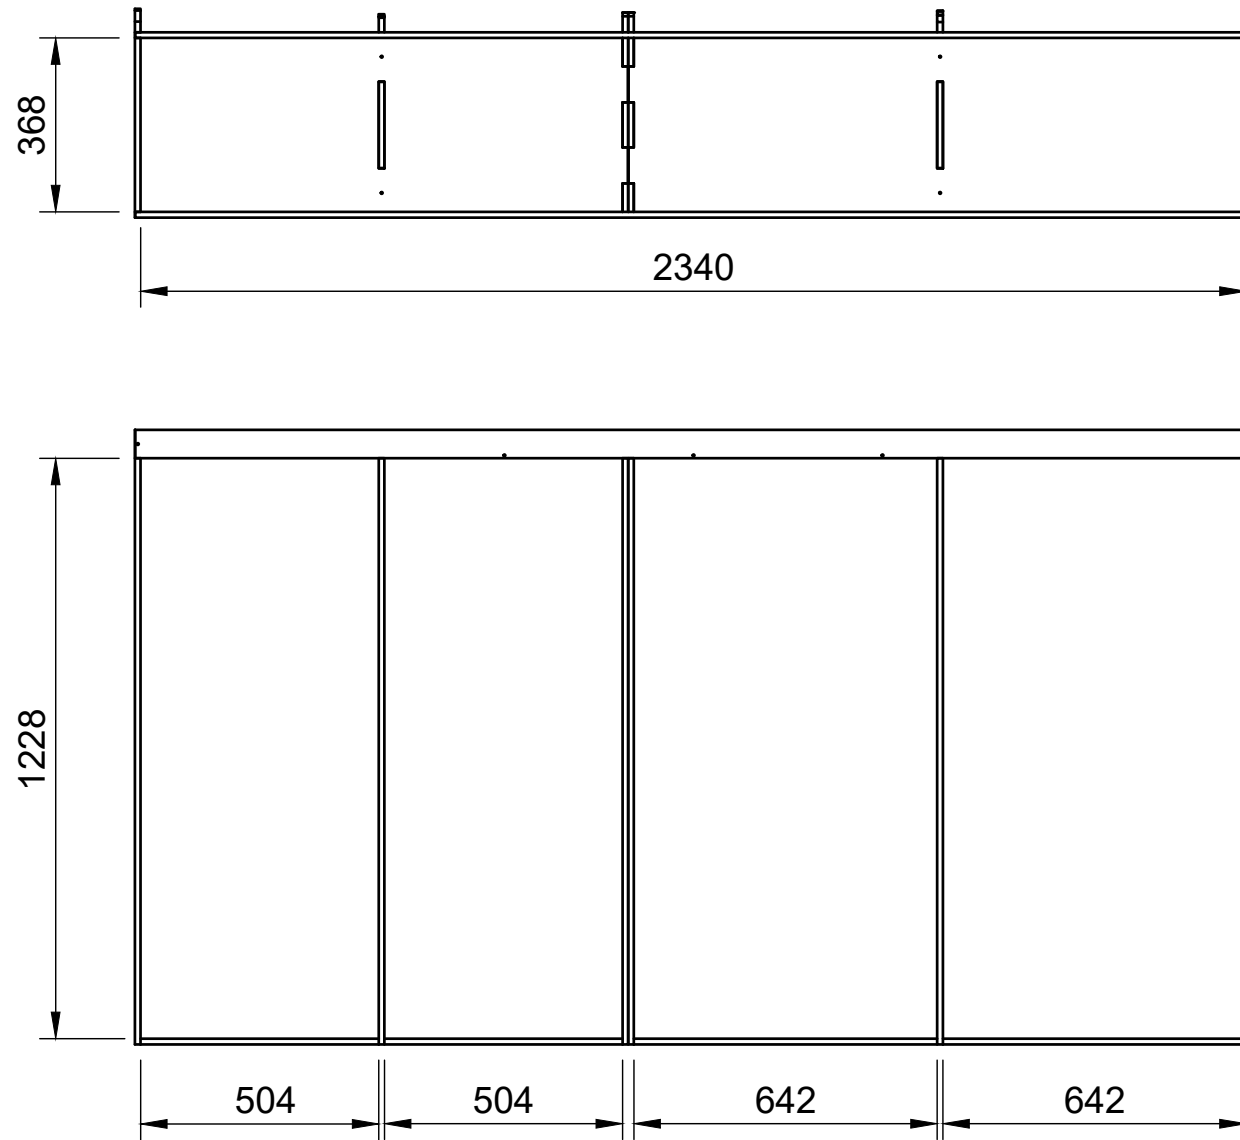

Renault Trafic | 2014on | L2H1 (LWB) | Panel Van
Vauxhall Vivaro | 2014-19 | L2H1 (LWB) | Panel Van
Nissan NV300 | 2016on | L2H1 (LWB) | Panel Van
Fiat Talento | 2016-20 | L2H1 (LWB) | Panel Van

Combo No.9

SKU: TVN_14_L2_C9

Page 3 - Internal Dimensions

All units in mm

Plywood thickness = 12mm

Notes

- All units on this page are internal.

YOKE VANS
info@yoke-van-kits.co.uk
0208 132 9221

© 2023 Yoke CNC LTD