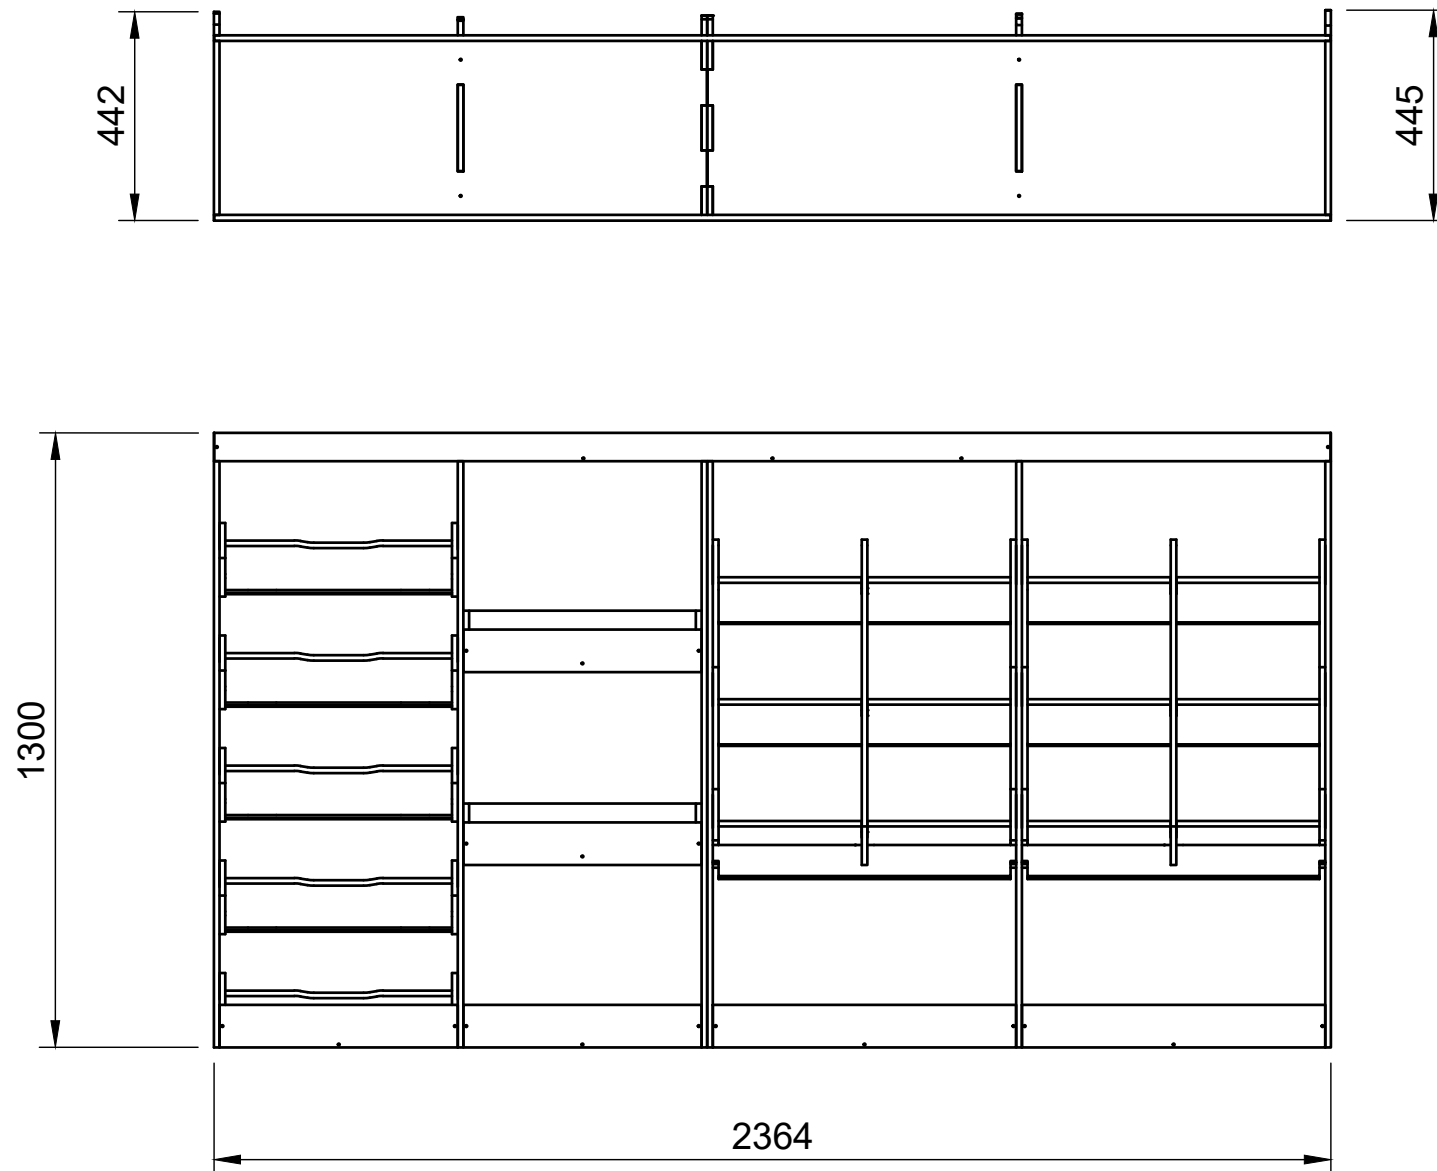

SKU: TVN_14_L2_C9

Page 1 - Overview

All units in mm

Plywood thickness = 12mm

YOKE VANS
info@yoke-van-kits.co.uk
0208 132 9221

© 2023 Yoke CNC LTD

Renault Trafic | 2014on | L2H1 (LWB) | Panel Van
Vauxhall Vivaro | 2014-19 | L2H1 (LWB) | Panel Van
Nissan NV300 | 2016on | L2H1 (LWB) | Panel Van
Fiat Talento | 2016-20 | L2H1 (LWB) | Panel Van

Combo No.9

SKU: TVN_14_L2_C9

Page 2 - External Dimensions

All units in mm

Plywood thickness = 12mm

Notes

- All units on this page are external.

YOKE VANS
info@yoke-van-kits.co.uk
0208 132 9221