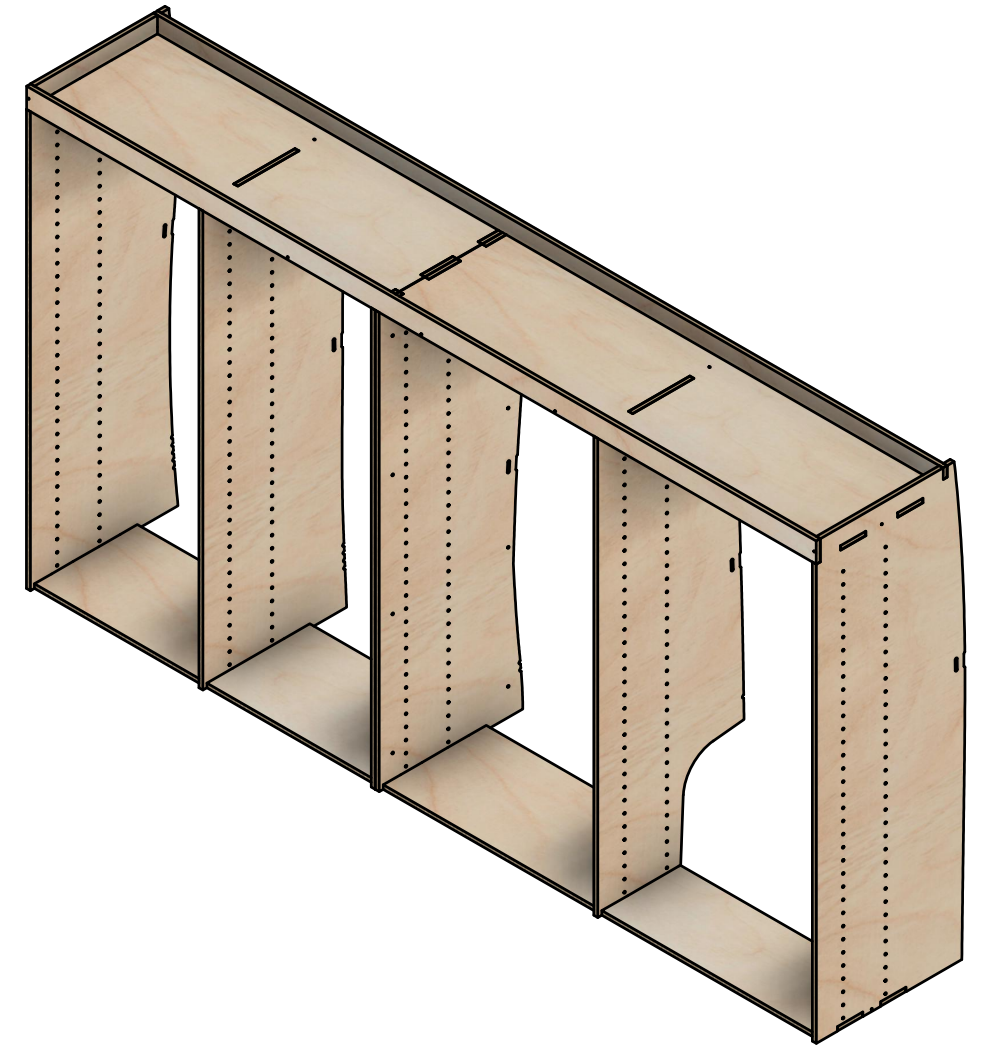

Renault Trafic | 2014on | L2H1 (LWB) | Panel Van
Vauxhall Vivaro | 2014-19 | L2H1 (LWB) | Panel Van
Nissan NV300 | 2016on | L2H1 (LWB) | Panel Van
Fiat Talento | 2016-20 | L2H1 (LWB) | Panel Van

Combo No.9

SKU: TVN_14_L2_C9

Page 3 - Internal Dimensions

All units in mm

Plywood thickness = 12mm

Notes

- All units on this page are internal.

YOKE VANS
info@yoke-van-kits.co.uk
0208 132 9221

© 2023 Yoke CNC LTD