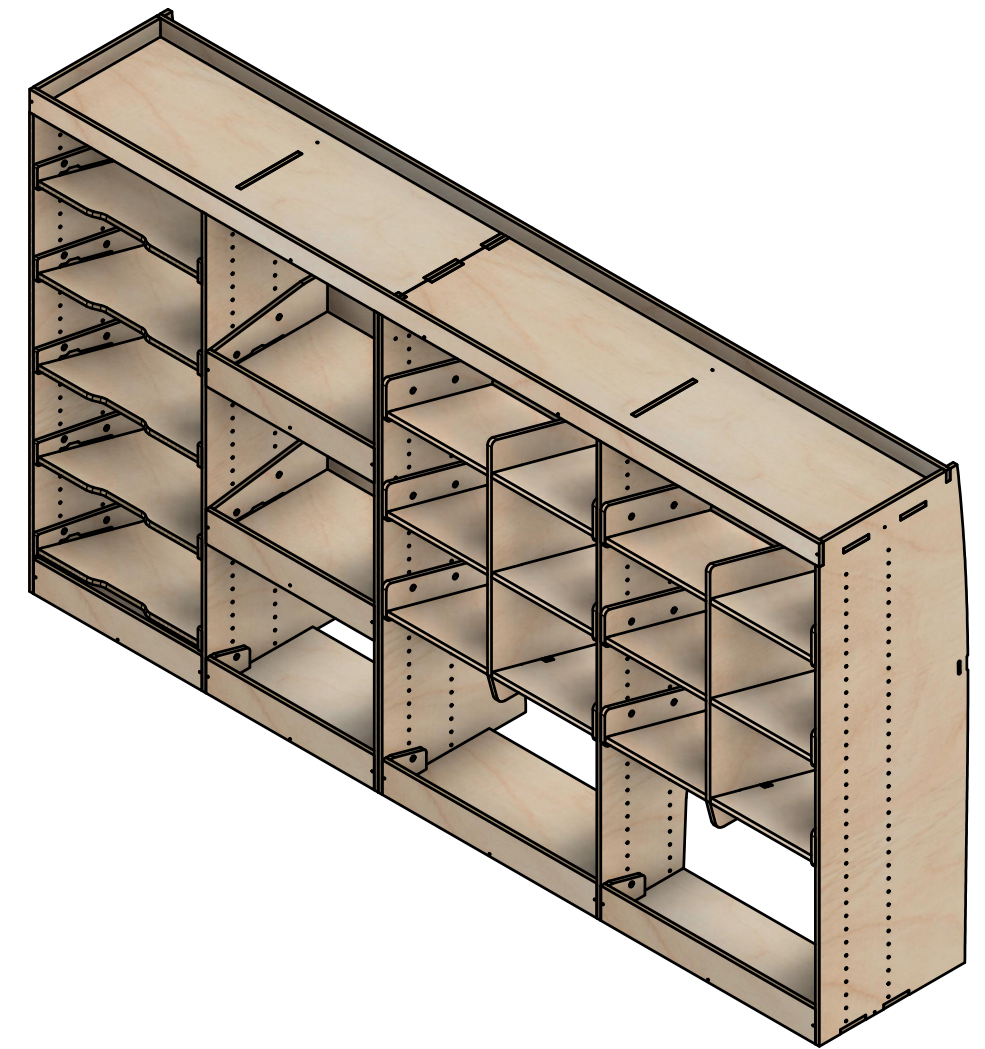

Renault Trafic | 2014on | L2H1 (LWB) | Panel Van
Vauxhall Vivaro | 2014-19 | L2H1 (LWB) | Panel Van
Nissan NV300 | 2016on | L2H1 (LWB) | Panel Van
Fiat Talento | 2016-20 | L2H1 (LWB) | Panel Van

Combo No.9

SKU: TVN_14_L2_C9

Page 1 - Overview

All units in mm

Plywood thickness = 12mm

YOKE VANS
info@yoke-van-kits.co.uk
0208 132 9221

© 2023 Yoke CNC LTD

Renault Trafic | 2014on | L2H1 (LWB) | Panel Van
Vauxhall Vivaro | 2014-19 | L2H1 (LWB) | Panel Van
Nissan NV300 | 2016on | L2H1 (LWB) | Panel Van
Fiat Talento | 2016-20 | L2H1 (LWB) | Panel Van

Combo No.9

SKU: TVN_14_L2_C9

Page 2 - External Dimensions

All units in mm

Plywood thickness = 12mm

Notes

- All units on this page are external.

YOKE VANS
info@yoke-van-kits.co.uk
0208 132 9221