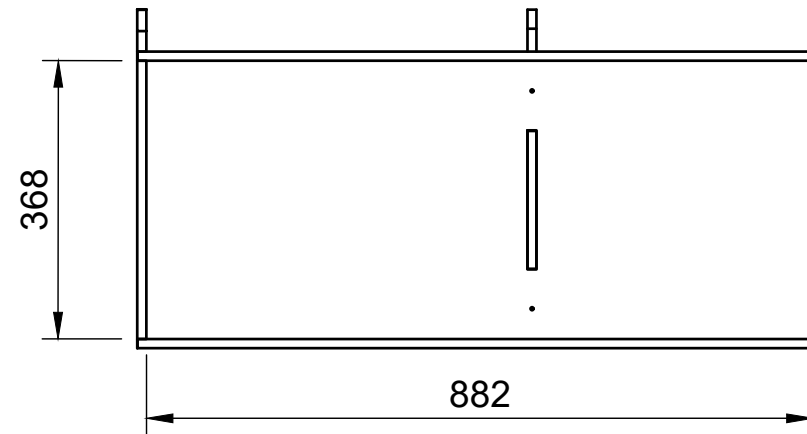

Renault Trafic | 2014on | L1H1 (SWB) | Panel Van
Vauxhall Vivaro | 2014-19 | L1H1 (SWB) | Panel Van
Nissan NV300 | 2016on | L1H1 (SWB) | Panel Van
Fiat Talento | 2016-20 | L1H1 (SWB) | Panel Van

Duo-A | F374

SKU: TVN_14_L1_PSL_DUOA_F374

Page 3 - Internal Dimensions

All units in mm

Plywood thickness = 12mm

Notes

- All dimensions on this page are internal.

YOKE VANS
info@yoke-van-kits.co.uk
0208 132 9221

© 2023 Yoke CNC LTD