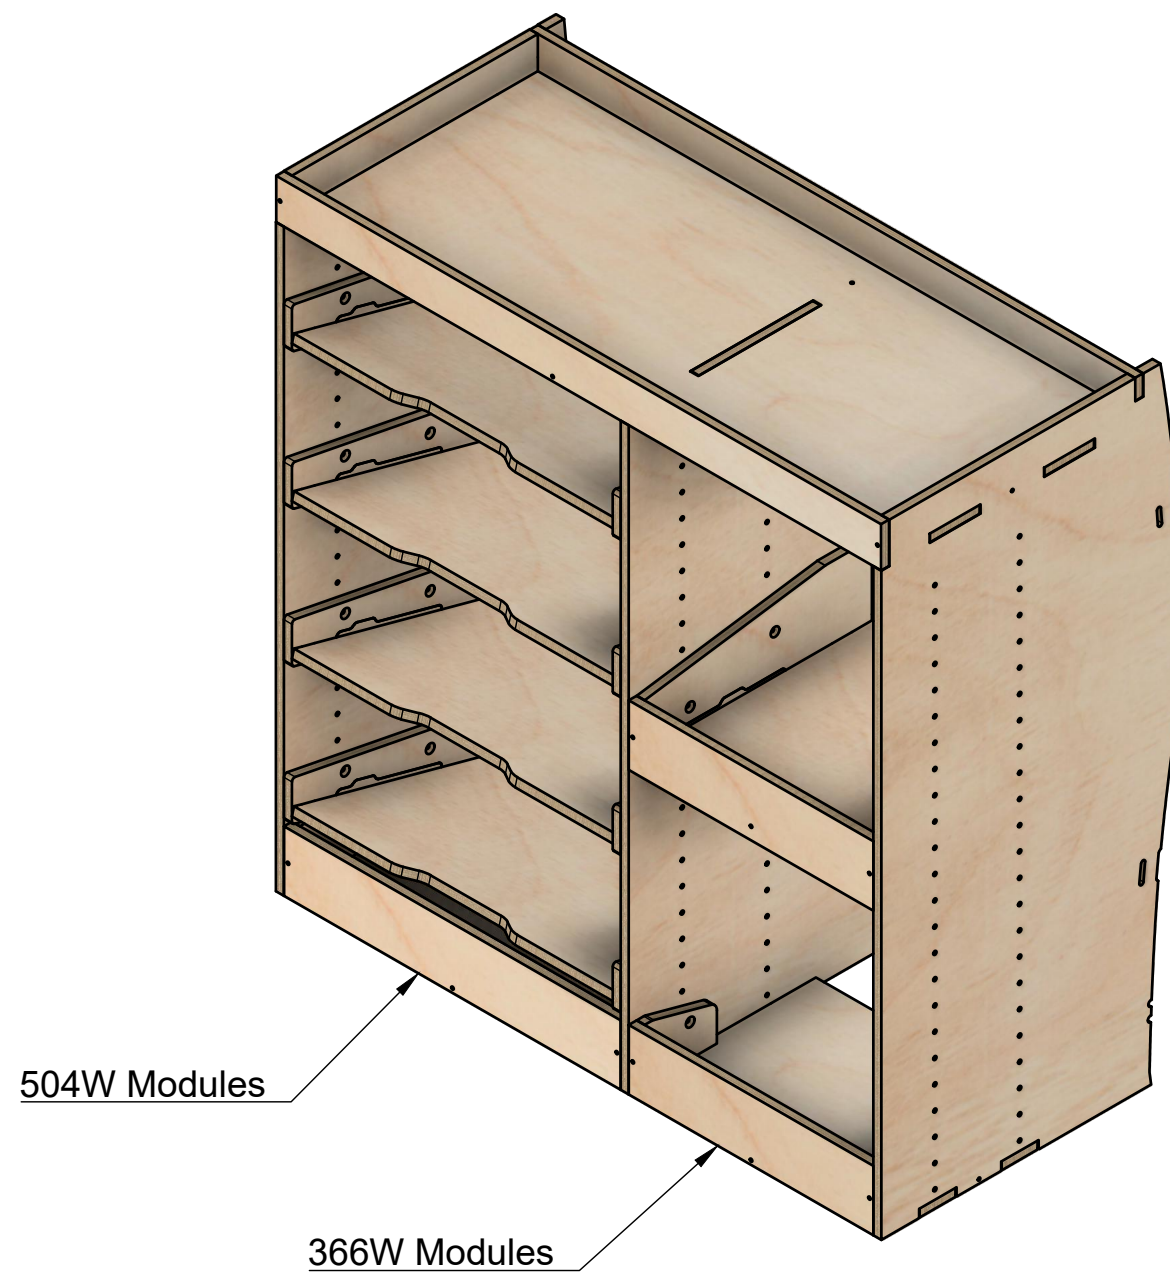

Renault Trafic | 2014on | L1H1 (SWB) | Panel Van
Vauxhall Vivaro | 2014-19 | L1H1 (SWB) | Panel Van
Nissan NV300 | 2016on | L1H1 (SWB) | Panel Van
Fiat Talento | 2016-20 | L1H1 (SWB) | Panel Van

Duo-A | F374

SKU: TVN_14_L1_PSL_DUOA_F374

Page 1 - Overview

All units in mm

Plywood thickness = 12mm

YOKE VANS
info@yoke-van-kits.co.uk
0208 132 9221

© 2023 Yoke CNC LTD

Renault Trafic | 2014on | L1H1 (SWB) | Panel Van
Vauxhall Vivaro | 2014-19 | L1H1 (SWB) | Panel Van
Nissan NV300 | 2016on | L1H1 (SWB) | Panel Van
Fiat Talento | 2016-20 | L1H1 (SWB) | Panel Van

Duo-A | F374

SKU: TVN_14_L1_PSL_DUOA_F374

Page 2 - External Dimensions

All units in mm
Plywood thickness = 12mm

Notes

- All dimensions on this page are external.

YOKE VANS
info@yoke-van-kits.co.uk
0208 132 9221