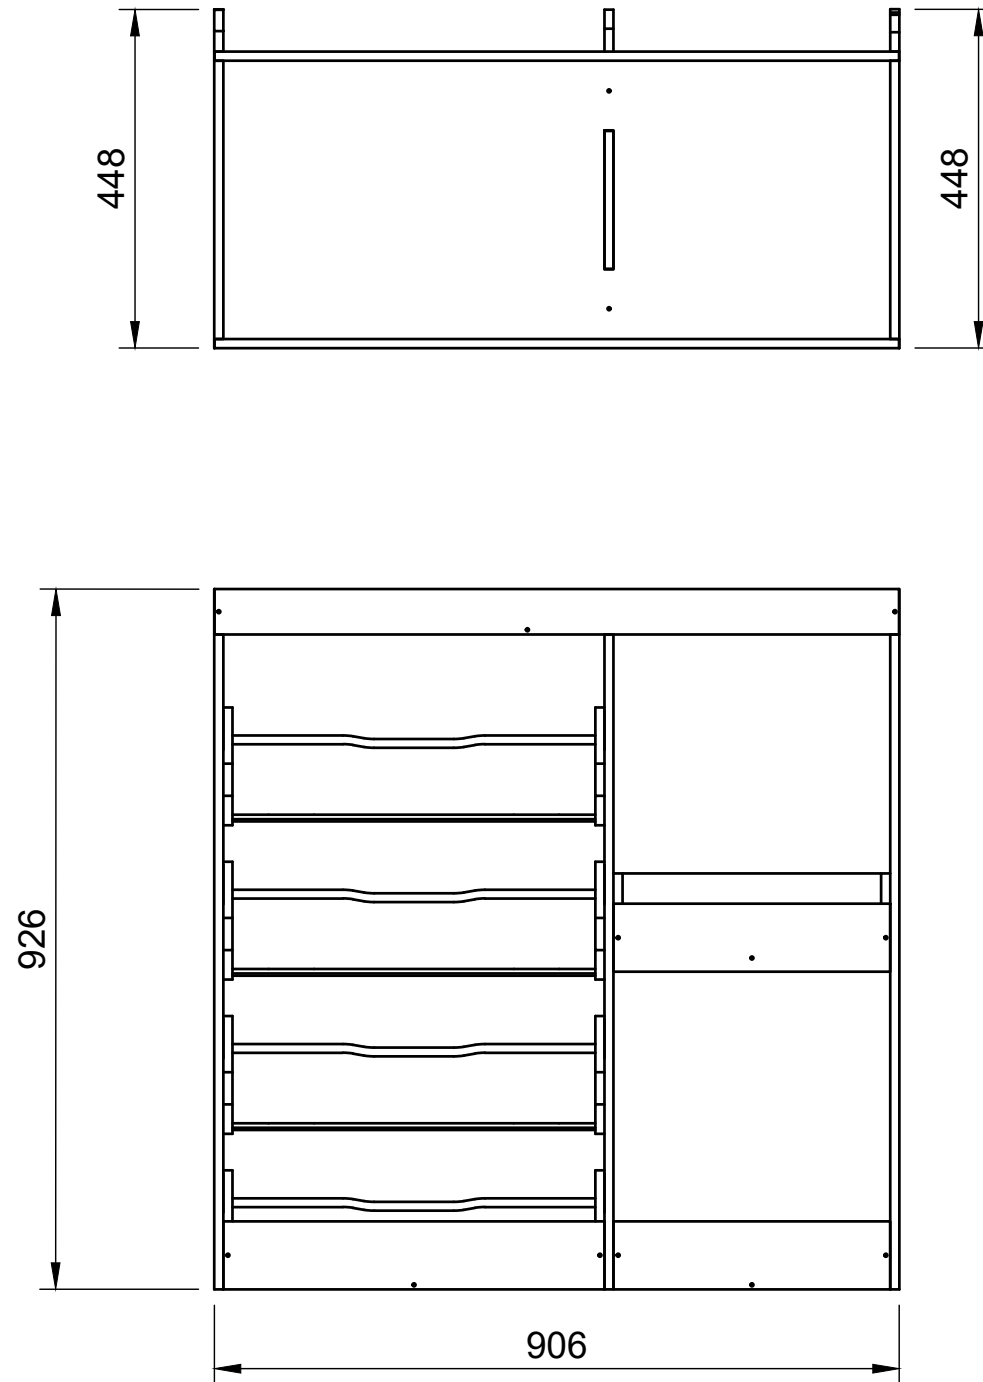

SKU: TVN_14_L1_PSL_DUOA_F374

Page 1 - Overview

All units in mm

Plywood thickness = 12mm

YOKE VANS
info@yoke-van-kits.co.uk
0208 132 9221

© 2023 Yoke CNC LTD

Renault Trafic | 2014on | L1H1 (SWB) | Panel Van
Vauxhall Vivaro | 2014-19 | L1H1 (SWB) | Panel Van
Nissan NV300 | 2016on | L1H1 (SWB) | Panel Van
Fiat Talento | 2016-20 | L1H1 (SWB) | Panel Van

Duo-A | F374

SKU: TVN_14_L1_PSL_DUOA_F374

Page 2 - External Dimensions

All units in mm
Plywood thickness = 12mm

Notes

- All dimensions on this page are external.

YOKE VANS
info@yoke-van-kits.co.uk
0208 132 9221

Duo-A | F374

SKU: TVN_14_L1_PSL_DUOA_F374

Page 3 - Internal Dimensions

All units in mm

Plywood thickness = 12mm

Notes

- All dimensions on this page are internal.

YOKE VANS
info@yoke-van-kits.co.uk
0208 132 9221