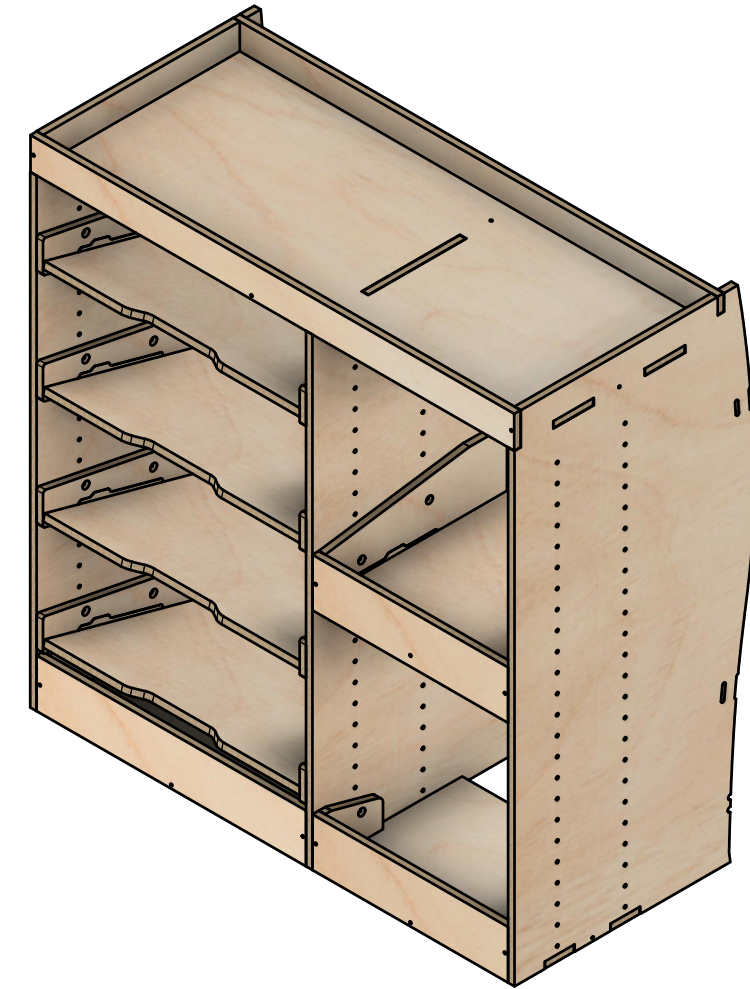

Renault Trafic | 2014on | L1H1 (SWB) | Panel Van
Vauxhall Vivaro | 2014-19 | L1H1 (SWB) | Panel Van
Nissan NV300 | 2016on | L1H1 (SWB) | Panel Van
Fiat Talento | 2016-20 | L1H1 (SWB) | Panel Van

Duo-A | F374

SKU: TVN_14_L1_PSL_DUOA_F374

Page 1 - Overview

All units in mm

Plywood thickness = 12mm

YOKE VANS
info@yoke-van-kits.co.uk
0208 132 9221

© 2023 Yoke CNC LTD

Renault Trafic | 2014on | L1H1 (SWB) | Panel Van
Vauxhall Vivaro | 2014-19 | L1H1 (SWB) | Panel Van
Nissan NV300 | 2016on | L1H1 (SWB) | Panel Van
Fiat Talento | 2016-20 | L1H1 (SWB) | Panel Van

Duo-A | F374

SKU: TVN_14_L1_PSL_DUOA_F374

Page 2 - External Dimensions

All units in mm
Plywood thickness = 12mm

Notes

- All dimensions on this page are external.

YOKE VANS
info@yoke-van-kits.co.uk
0208 132 9221