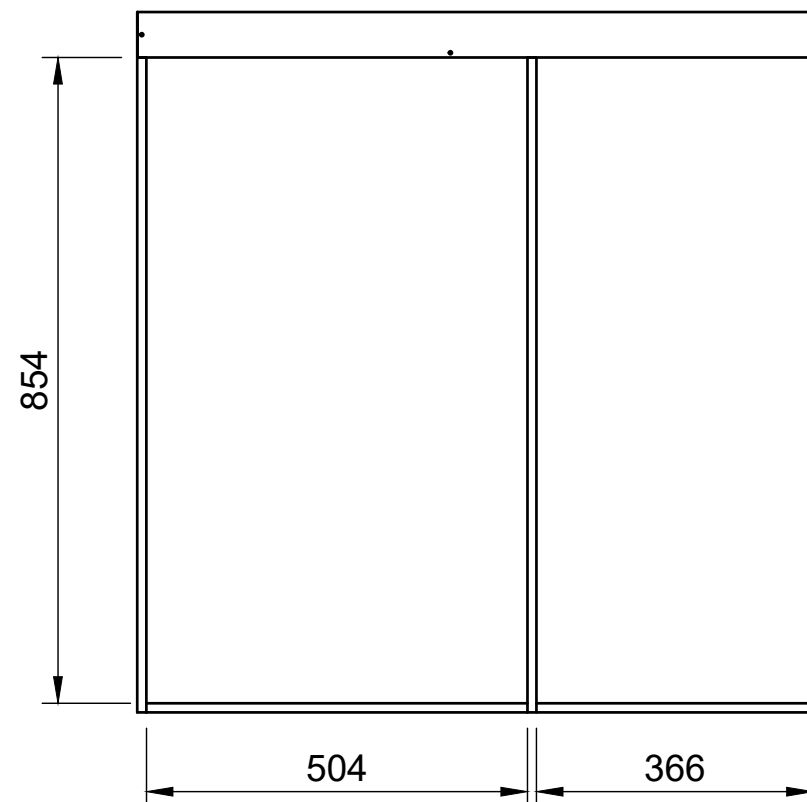

Renault Trafic | 2014on | L1H1 (SWB) | Panel Van
Vauxhall Vivaro | 2014-19 | L1H1 (SWB) | Panel Van
Nissan NV300 | 2016on | L1H1 (SWB) | Panel Van
Fiat Talento | 2016-20 | L1H1 (SWB) | Panel Van

Duo-A | F374

SKU: TVN_14_L1_PSL_DUOA_F374

Page 3 - Internal Dimensions

All units in mm

Plywood thickness = 12mm

Notes

- All dimensions on this page are internal.

YOKE VANS
info@yoke-van-kits.co.uk
0208 132 9221

© 2023 Yoke CNC LTD