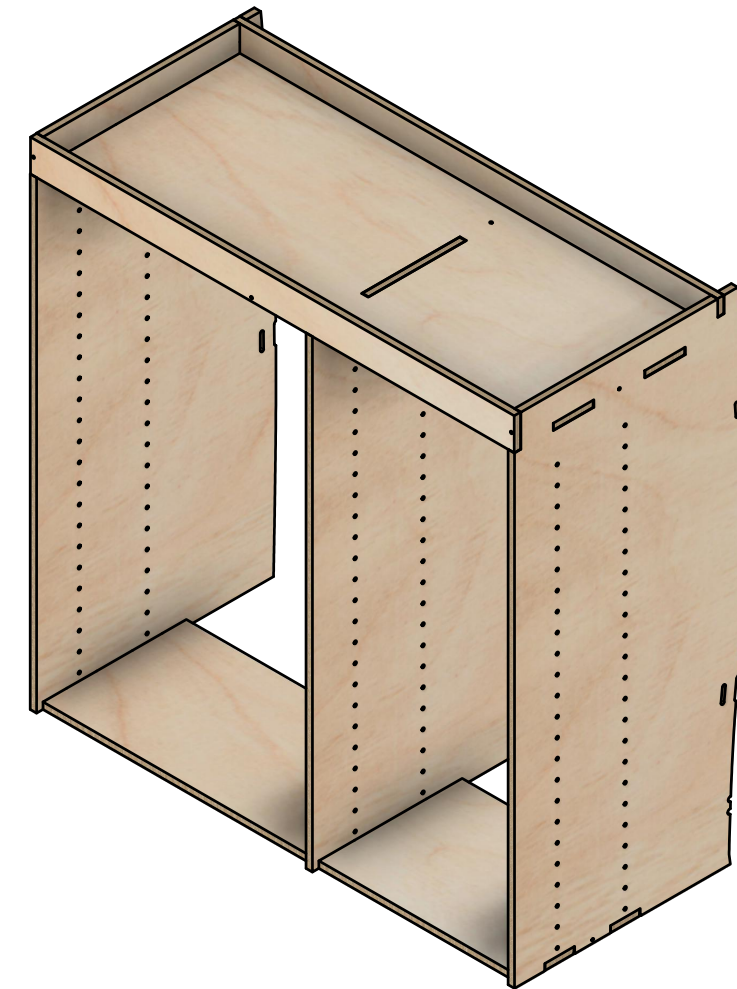

Renault Trafic | 2014on | L1H1 (SWB) | Panel Van
Vauxhall Vivaro | 2014-19 | L1H1 (SWB) | Panel Van
Nissan NV300 | 2016on | L1H1 (SWB) | Panel Van
Fiat Talento | 2016-20 | L1H1 (SWB) | Panel Van

Duo-A | F374

SKU: TVN_14_L1_PSL_DUOA_F374

Page 3 - Internal Dimensions

All units in mm

Plywood thickness = 12mm

Notes

- All dimensions on this page are internal.

YOKE VANS
info@yoke-van-kits.co.uk
0208 132 9221

© 2023 Yoke CNC LTD