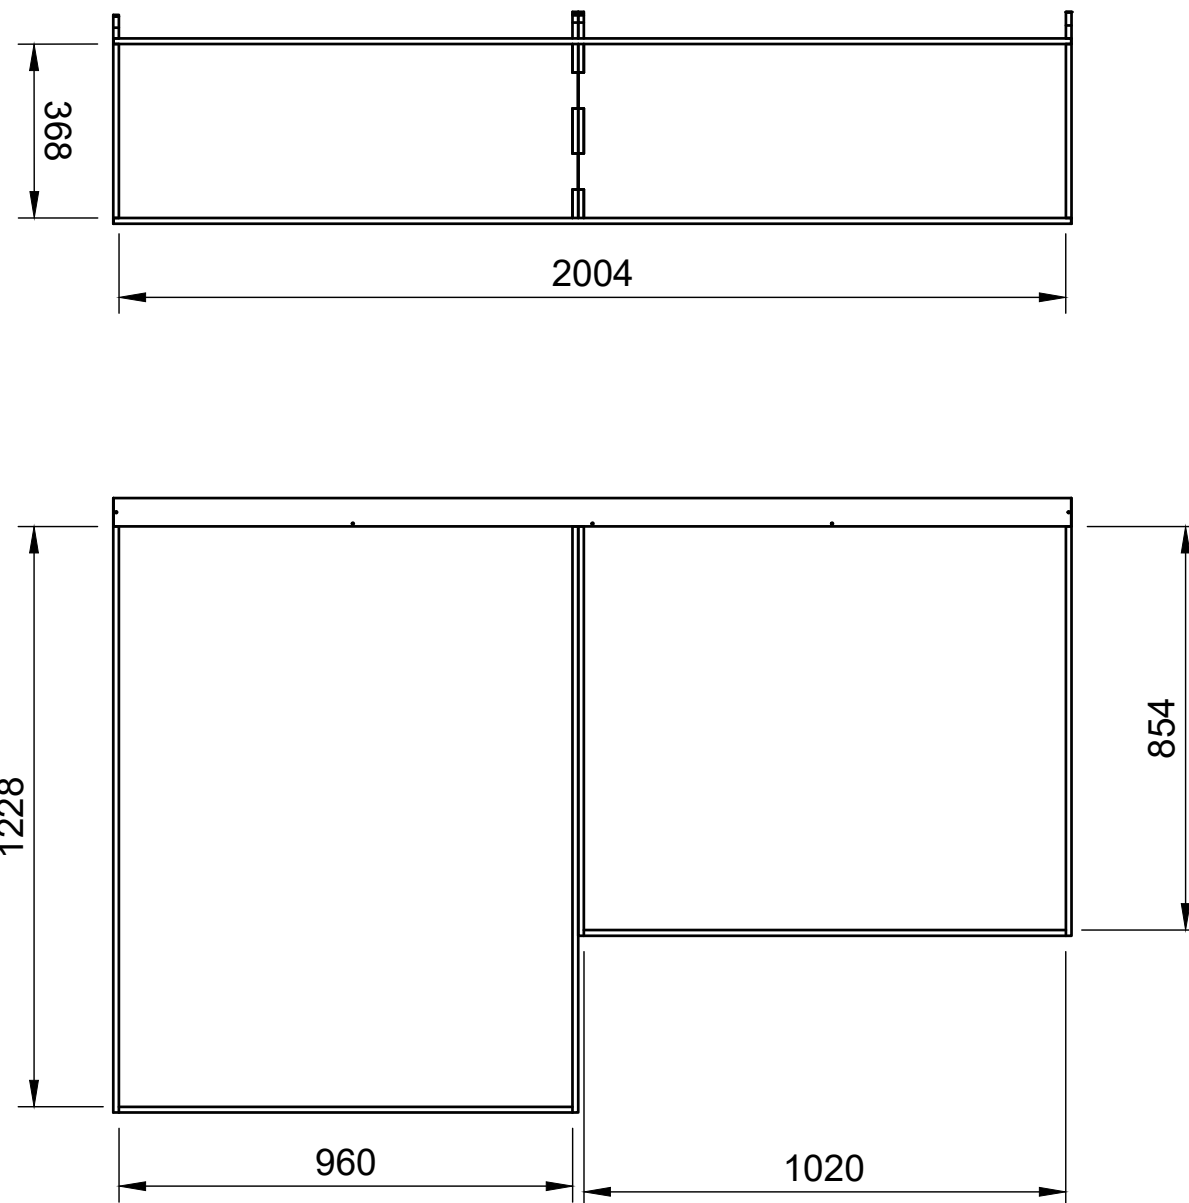

Renault Trafic | 2014on | L1H1 (SWB) | Panel Van
Vauxhall Vivaro | 2014-19 | L1H1 (SWB) | Panel Van
Nissan NV300 | 2016on | L1H1 (SWB) | Panel Van
Fiat Talento | 2016-20 | L1H1 (SWB) | Panel Van

Combo No.7 | HLFF 374mm

SKU: TVN_14_L1_C7_HF374

Page 3 - Internal Dimensions

All units in mm

Plywood thickness = 12mm

Notes

- All dimensions on this page are internal.

YOKE VANS
info@yoke-van-kits.co.uk
0208 132 9221

© 2023 Yoke CNC LTD