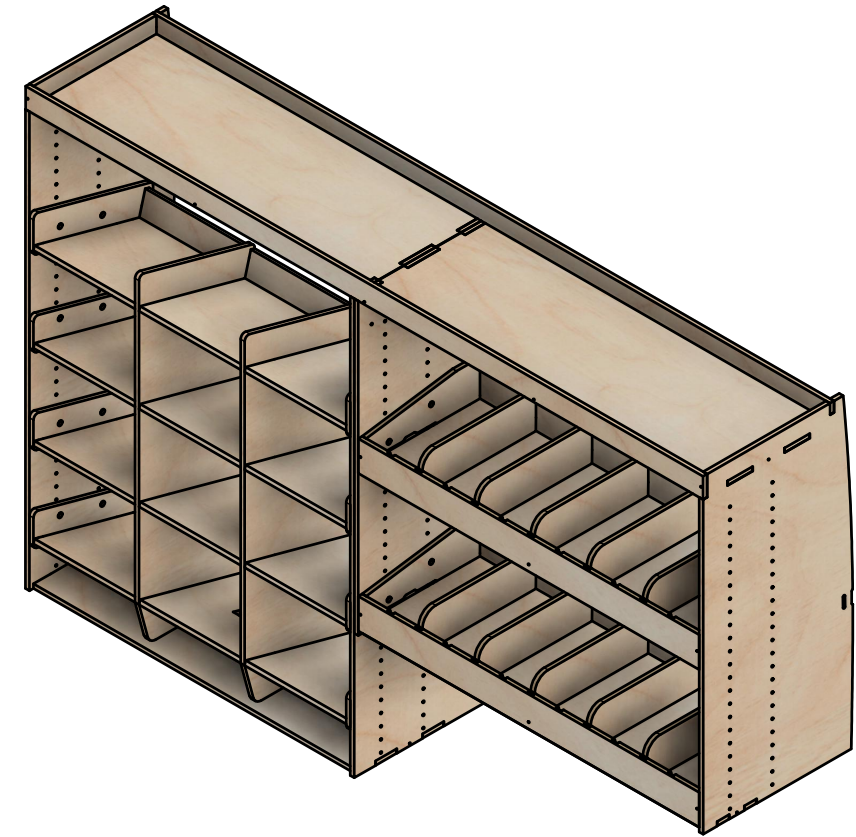

Renault Trafic | 2014on | L1H1 (SWB) | Panel Van
Vauxhall Vivaro | 2014-19 | L1H1 (SWB) | Panel Van
Nissan NV300 | 2016on | L1H1 (SWB) | Panel Van
Fiat Talento | 2016-20 | L1H1 (SWB) | Panel Van

Combo No.7 | HLFF 374mm

SKU: TVN_14_L1_C7_HF374

Page 2 - External Dimensions

All units in mm

Plywood thickness = 12mm

Notes

- All dimensions on this page are external.

YOKE VANS

info@yoke-van-kits.co.uk

0208 132 9221

© 2023 Yoke CNC LTD