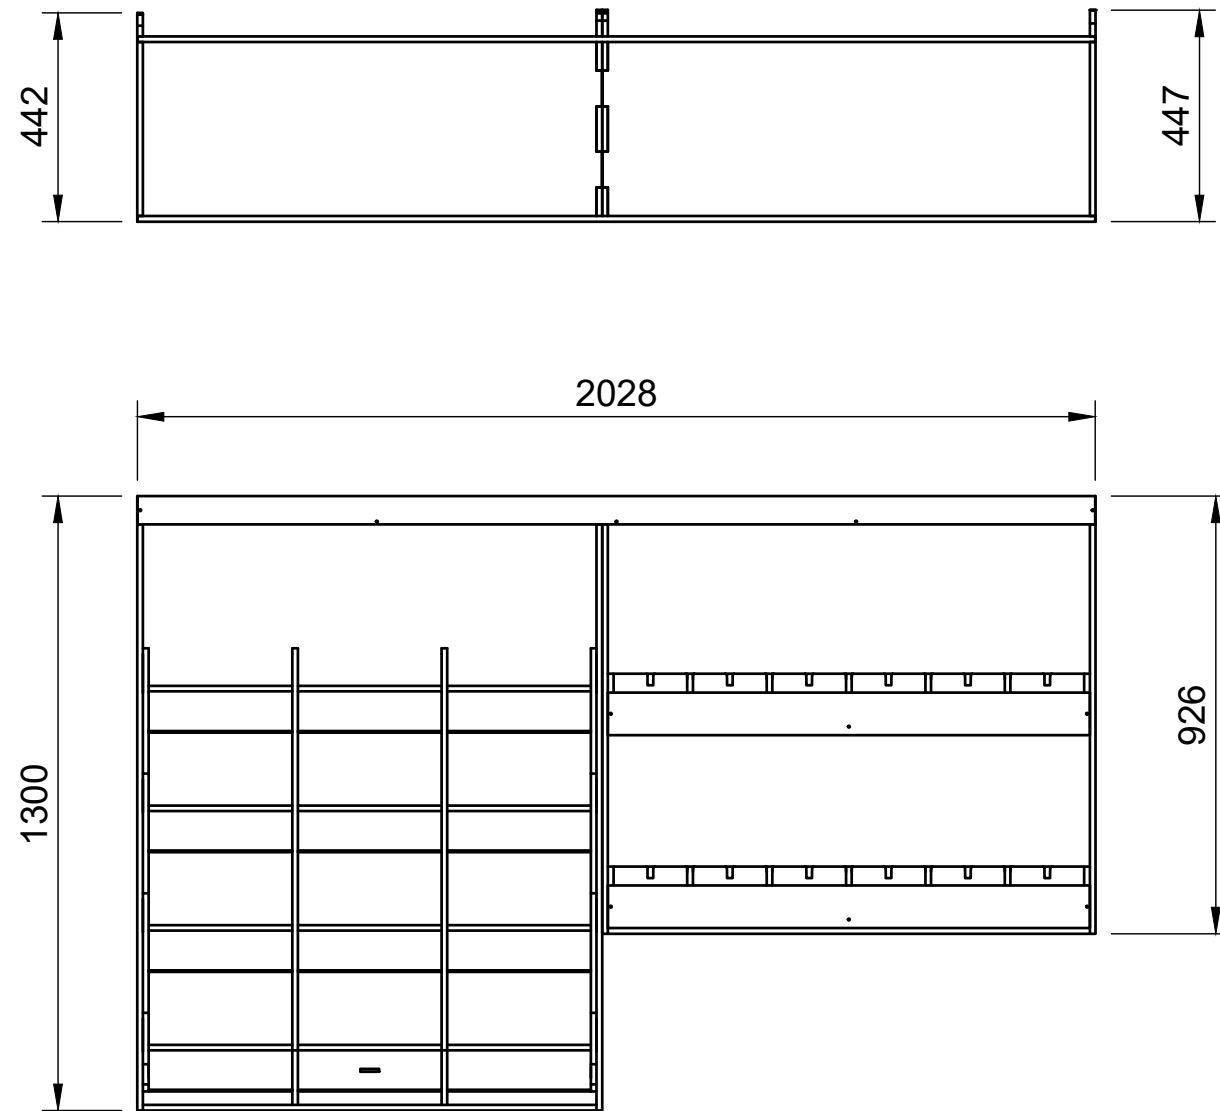

Renault Trafic | 2014on | L1H1 (SWB) | Panel Van
Vauxhall Vivaro | 2014-19 | L1H1 (SWB) | Panel Van
Nissan NV300 | 2016on | L1H1 (SWB) | Panel Van
Fiat Talento | 2016-20 | L1H1 (SWB) | Panel Van

Combo No.7 | HLFF 374mm

SKU: TVN_14_L1_C7_HF374

Page 2 - External Dimensions

All units in mm

Plywood thickness = 12mm

Notes

- All dimensions on this page are external.

YOKE VANS

info@yoke-van-kits.co.uk

0208 132 9221

© 2023 Yoke CNC LTD