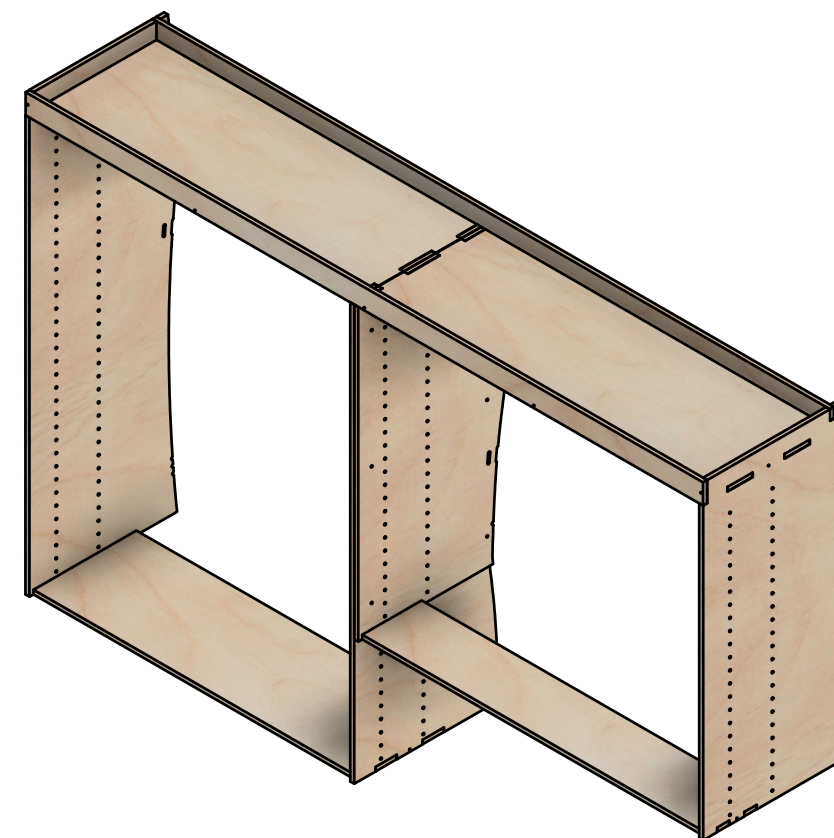

Renault Trafic | 2014on | L1H1 (SWB) | Panel Van
Vauxhall Vivaro | 2014-19 | L1H1 (SWB) | Panel Van
Nissan NV300 | 2016on | L1H1 (SWB) | Panel Van
Fiat Talento | 2016-20 | L1H1 (SWB) | Panel Van

Combo No.7 | HLFF 374mm

SKU: TVN_14_L1_C7_HF374

Page 3 - Internal Dimensions

All units in mm

Plywood thickness = 12mm

Notes

- All dimensions on this page are internal.

YOKE VANS
info@yoke-van-kits.co.uk
0208 132 9221

© 2023 Yoke CNC LTD