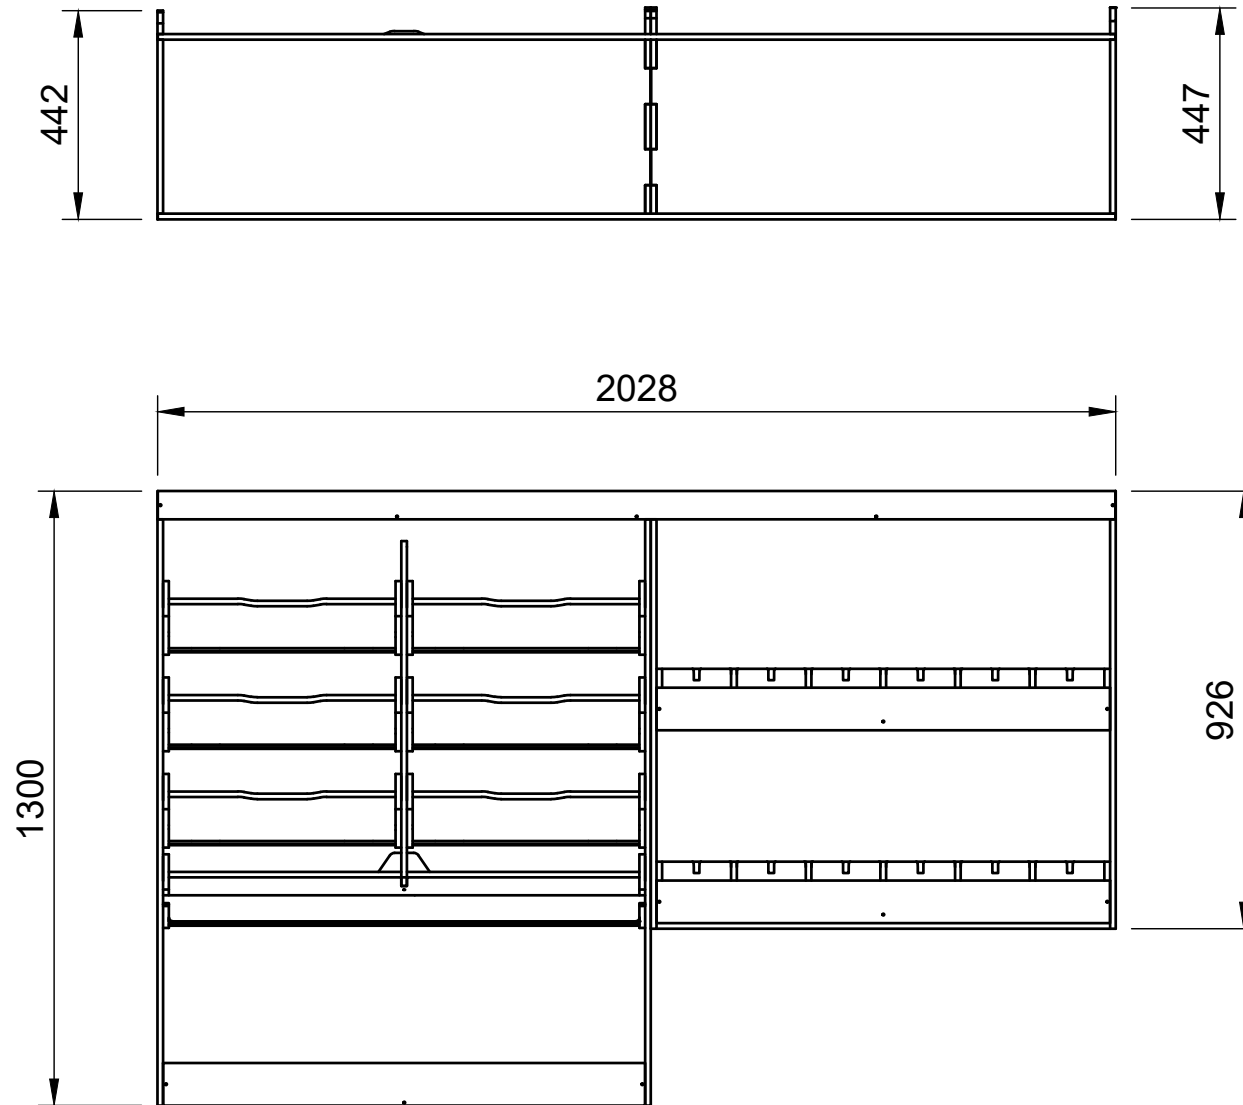

SKU: TVN_14_L1_C4_OU_HF374

Page 1 - Overview

All units in mm

Plywood thickness = 12mm

Notes

- All modules have up/down adjustability.
- Organiser module dividers are removable/adjustable.

YOKE VANS

info@yoke-van-kits.co.uk

Combo No.4 Open Underside | HLFF 374mm

SKU: TVN_14_L1_C4_OU_HF374

Page 2 - External Dimensions

All units in mm

Plywood thickness = 12mm

Notes

- All dimensions on this page are external.

YOKE VANS