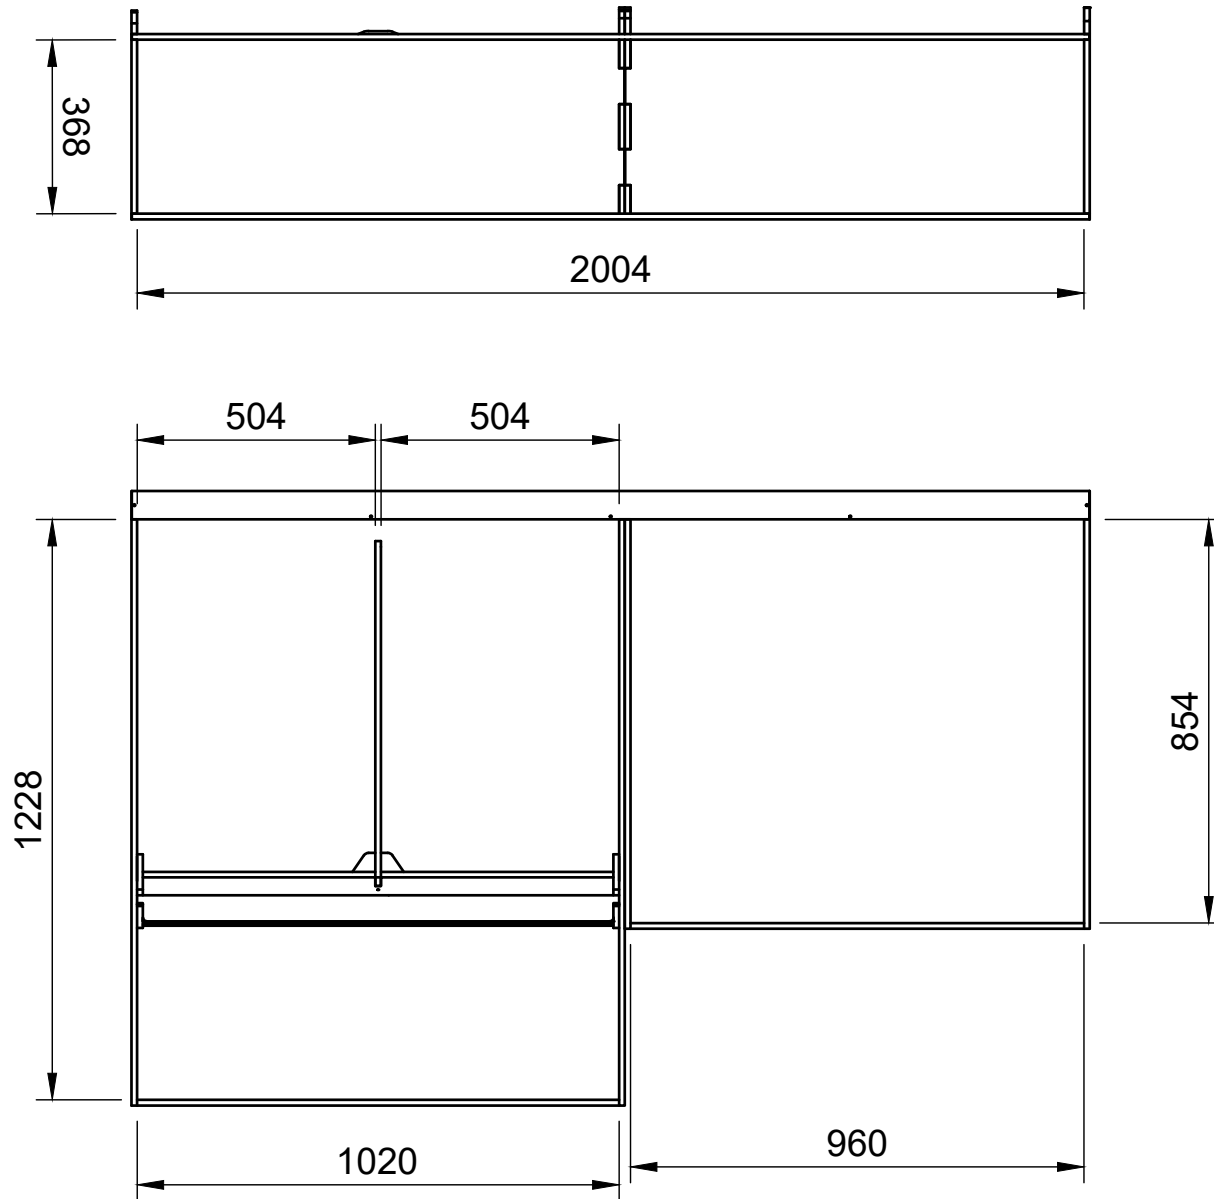

Combo No.4 Open Underside | HLFF 374mm

SKU: TVN_14_L1_C4_OU_HF374

Page 3 - Internal Dimensions

All units in mm

Plywood thickness = 12mm

Notes

- All dimensions on this page are internal.

YOKE VANS
info@yoke-van-kits.co.uk
0208 132 9221