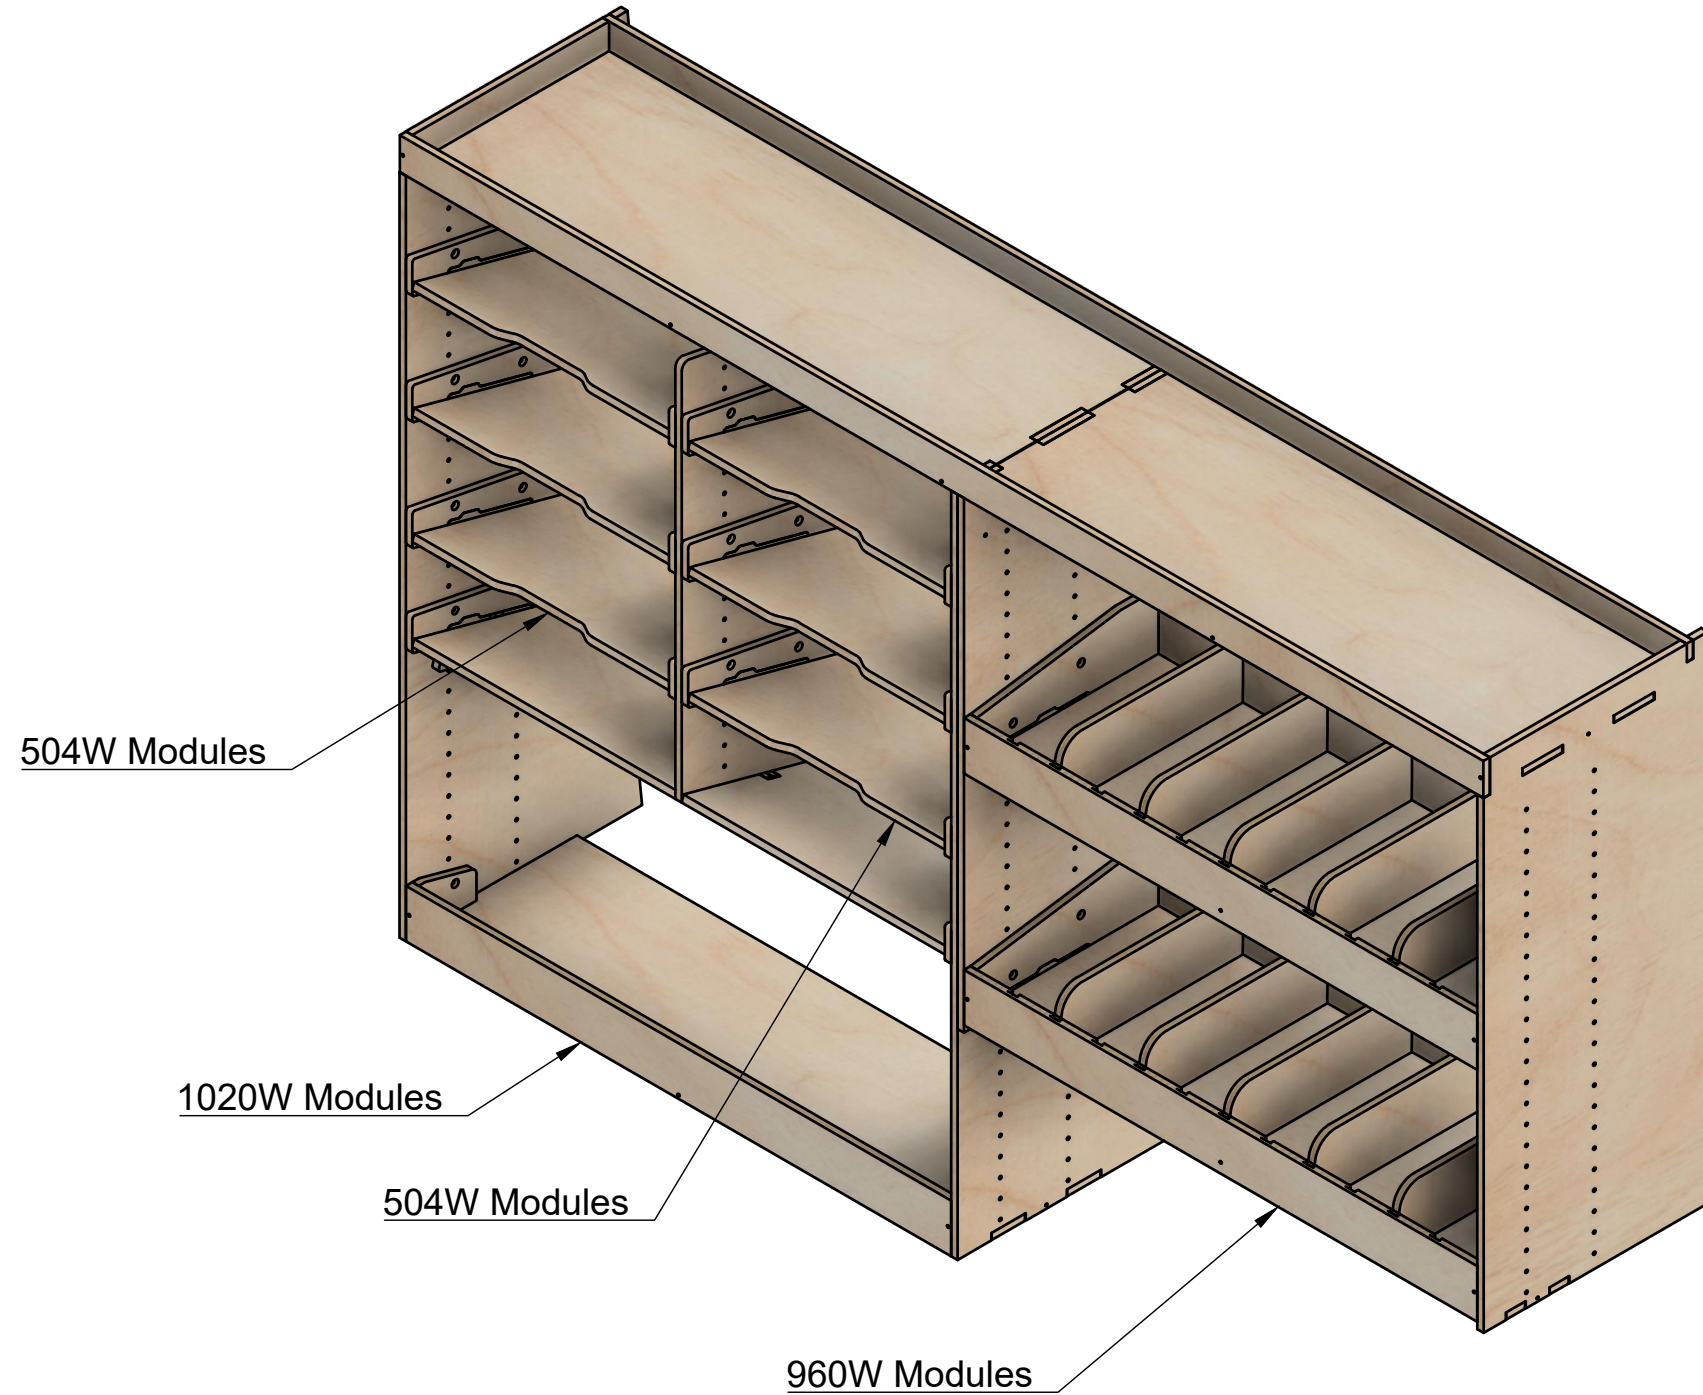

Renault Trafic | 2014on | L1H1 (SWB) | Panel Van
Vauxhall Vivaro | 2014-19 | L1H1 (SWB) | Panel Van
Nissan NV300 | 2016on | L1H1 (SWB) | Panel Van
Fiat Talento | 2016-20 | L1H1 (SWB) | Panel Van

Combo No.4 Open Underside | HLFF 374mm

SKU: TVN_14_L1_C4_OU_HF374

Page 1 - Overview

All units in mm

Plywood thickness = 12mm

Notes

- All modules have up/down adjustability.
- Organiser module dividers are removable/adjustable.

YOKE VANS

info@yoke-van-kits.co.uk