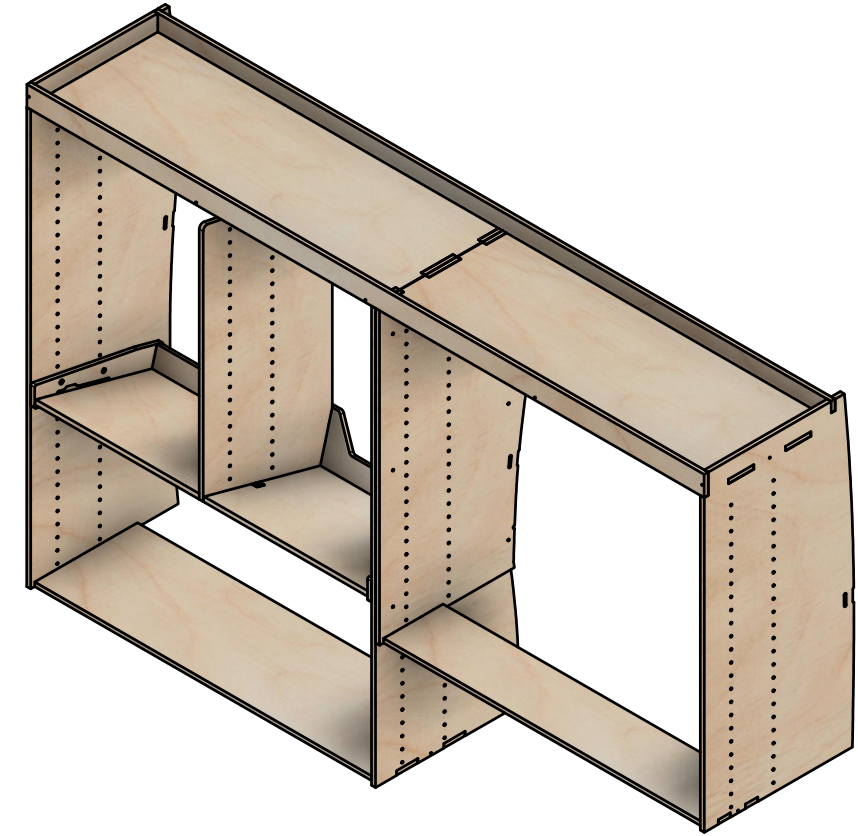

Renault Trafic | 2014on | L1H1 (SWB) | Panel Van
Vauxhall Vivaro | 2014-19 | L1H1 (SWB) | Panel Van
Nissan NV300 | 2016on | L1H1 (SWB) | Panel Van
Fiat Talento | 2016-20 | L1H1 (SWB) | Panel Van

Combo No.4 Open Underside | HLFF 374mm

SKU: TVN_14_L1_C4_OU_HF374

Page 3 - Internal Dimensions

All units in mm

Plywood thickness = 12mm

Notes

- All dimensions on this page are internal.

YOKE VANS
info@yoke-van-kits.co.uk
0208 132 9221

© 2023 Yoke CNC LTD