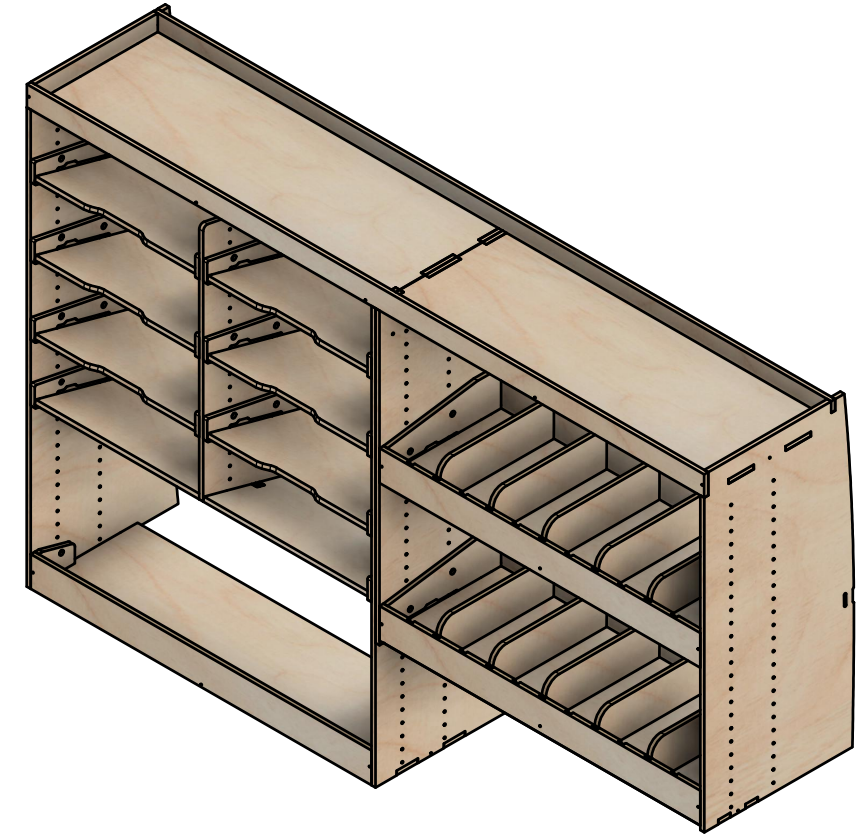

SKU: TVN_14_L1_C4_OU_HF374

Page 1 - Overview

All units in mm

Plywood thickness = 12mm

Notes

- All modules have up/down adjustability.
- Organiser module dividers are removable/adjustable.

YOKE VANS

info@yoke-van-kits.co.uk

Combo No.4 Open Underside | HLFF 374mm

SKU: TVN_14_L1_C4_OU_HF374

Page 2 - External Dimensions

All units in mm

Plywood thickness = 12mm

Notes

- All dimensions on this page are external.

YOKE VANS