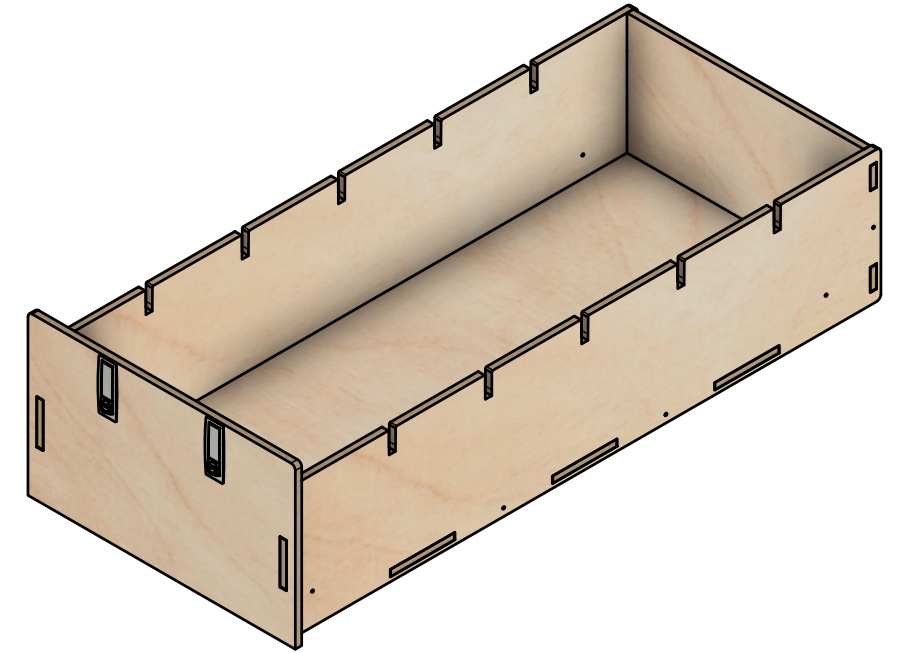

Raised Floor No.2D

SKU: EPD_16_L1-2_FF2D

Page 3 - Bay A Drawer Dimensions

All units in mm

Plywood thickness = 12mm

Notes

- Drawers come with 2 removable dividers as standard.
- Drawers come with a lockable compression latch as standard.
- Drawers are mounted on full extension 1100mm/80kg rated heavy duty runners as standard.

Raised Floor No.2D

SKU: EPD_16_L1-2_FF2D

Page 4 - Bay B Drawer Dimensions

All units in mm

Plywood thickness = 12mm

Notes

- Drawers come with 2 removable dividers as standard.
- Drawers come with a lockable compression latch as standard.
- Drawers are mounted on full extension 1100mm/80kg rated heavy duty runners as standard.