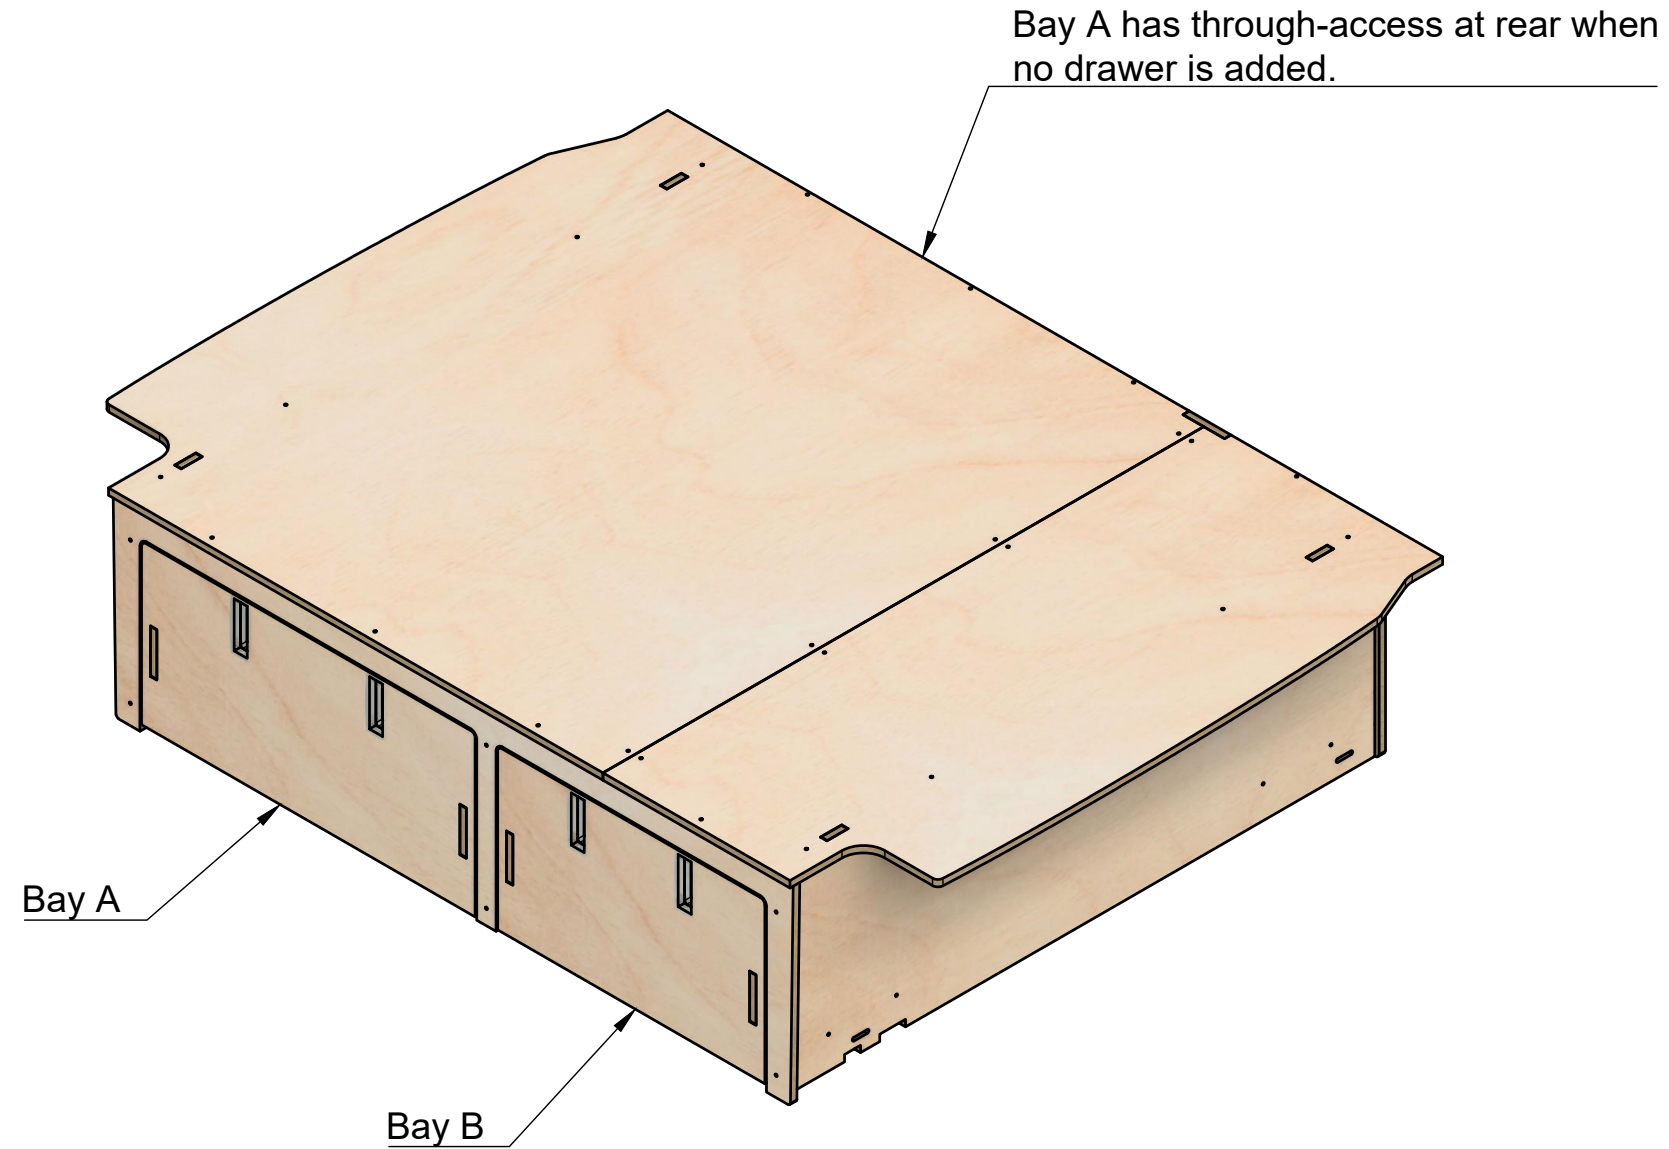

Citroen Dispatch | 2016on | L2H1 (MWB) | Panel Van
Peugeot Expert | 2016on | L2H1 (MWB) | Panel Van
Toyota Proace | 2016on | L2H1 (MWB) | Panel Van
Vauxhall Vivaro | 2019on | L1H1 (SWB) | Panel Van

Raised Floor No.2D

SKU: EPD_16_L1-2_FF2D

Page 1 - Floor Only

All units in mm

Plywood thickness = 12mm

Notes

- 'Bay A' is open at the rear of floor when no drawer or security vaults are added.
- 'Bay B' is always closed at the rear.
- Bay B can accept TKD1s
- Not designed for DCIV or Kombi vehicle models.

Raised Floor No.2D

SKU: EPD_16_L1-2_FF2D

Page 2 - Floor Dimensions

All units in mm

Plywood thickness = 12mm

Notes

- 'Bay A' is open at the rear of floor when no drawer is added.
- 'Bay B' is always closed at the rear.
- Not designed for DCIV or Kombi vehicle models.