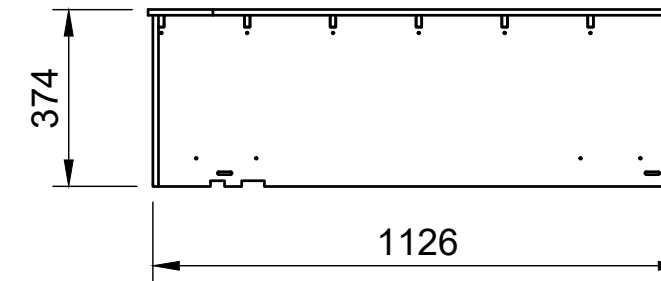

Raised Floor No.2D

SKU: EPD_16_L1-2_FF2D

Page 2 - Floor Dimensions

All units in mm

Plywood thickness = 12mm

Notes

- 'Bay A' is open at the rear of floor when no drawer is added.
- 'Bay B' is always closed at the rear.
- Not designed for DCIV or Kombi vehicle models.