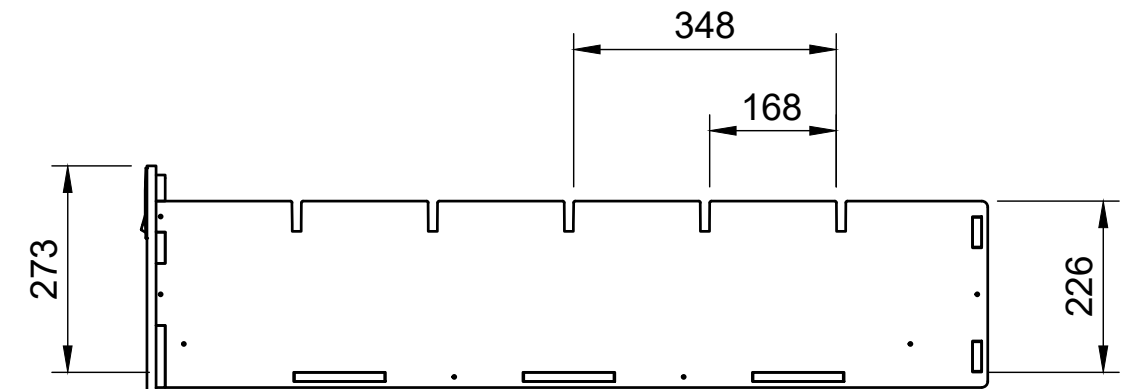

Raised Floor No.2D

SKU: EPD_16_L1-2_FF2D

Page 4 - Bay B Drawer Dimensions

All units in mm

Plywood thickness = 12mm

Notes

- Drawers come with 2 removable dividers as standard.
- Drawers come with a lockable compression latch as standard.
- Drawers are mounted on full extension 1100mm/80kg rated heavy duty runners as standard.