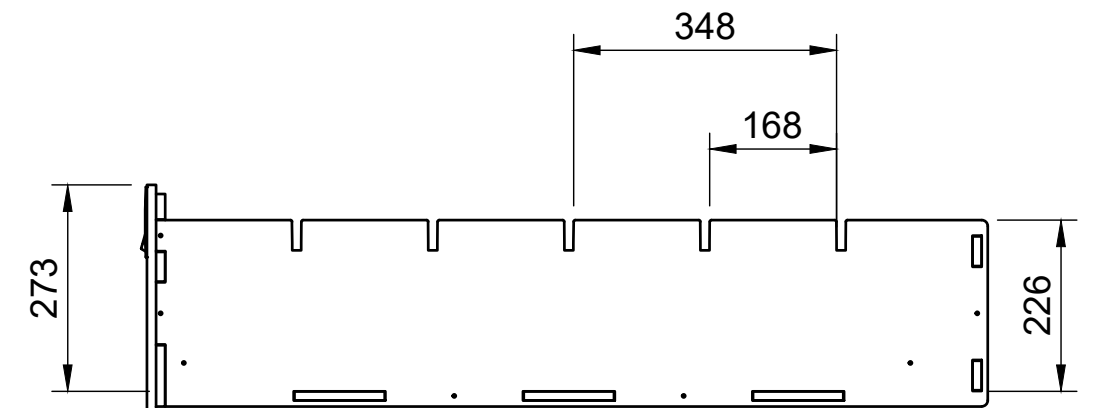

Raised Floor No.2D

SKU: EPD_16_L1-2_FF2D

Page 3 - Bay A Drawer Dimensions

All units in mm

Plywood thickness = 12mm

Notes

- Drawers come with 2 removable dividers as standard.
- Drawers come with a lockable compression latch as standard.
- Drawers are mounted on full extension 1100mm/80kg rated heavy duty runners as standard.