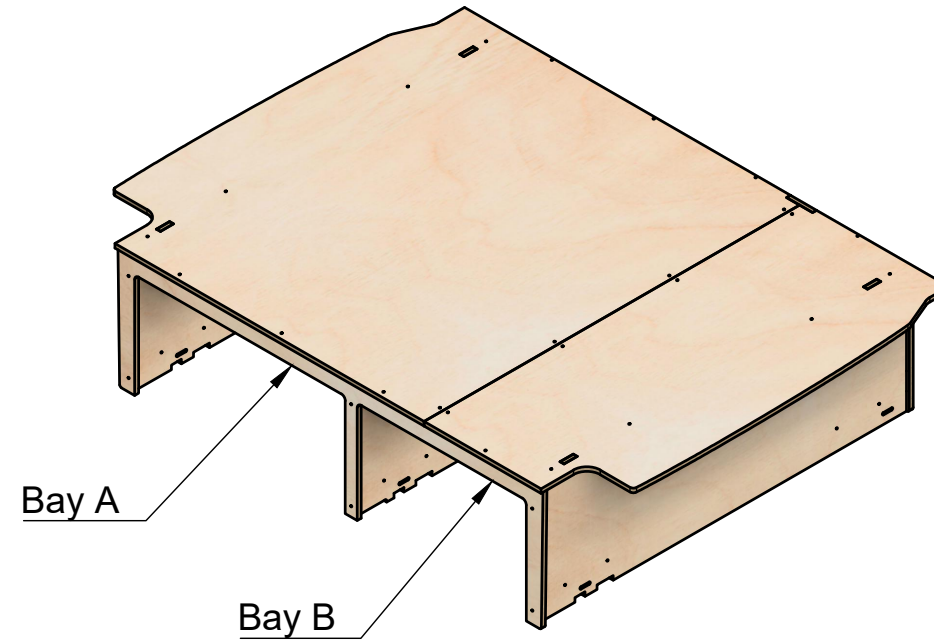

SKU: EPD_16_L1-2_FF2D

Page 1 - Floor Only

All units in mm

Plywood thickness = 12mm

Notes

- 'Bay A' is open at the rear of floor when no drawer or security vaults are added.
- 'Bay B' is always closed at the rear.
- Bay B can accept TKD1s
- Not designed for DCIV or Kombi vehicle models.

Raised Floor No.2D

SKU: EPD_16_L1-2_FF2D

Page 2 - Floor Dimensions

All units in mm

Plywood thickness = 12mm

Notes

- 'Bay A' is open at the rear of floor when no drawer is added.
- 'Bay B' is always closed at the rear.
- Not designed for DCIV or Kombi vehicle models.