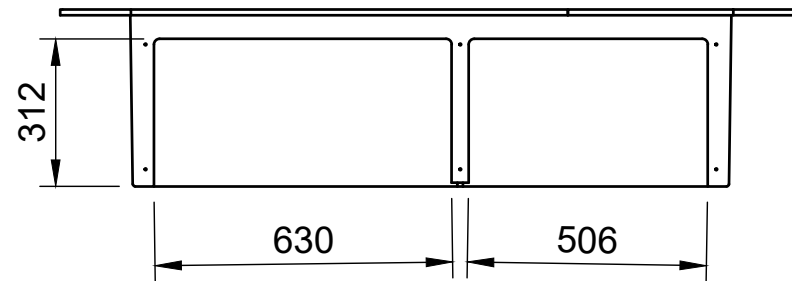

Raised Floor No.2D

SKU: EPD_16_L1-2_FF2D

Page 2 - Floor Dimensions

All units in mm

Plywood thickness = 12mm

Notes

- 'Bay A' is open at the rear of floor when no drawer is added.
- 'Bay B' is always closed at the rear.
- Not designed for DCIV or Kombi vehicle models.