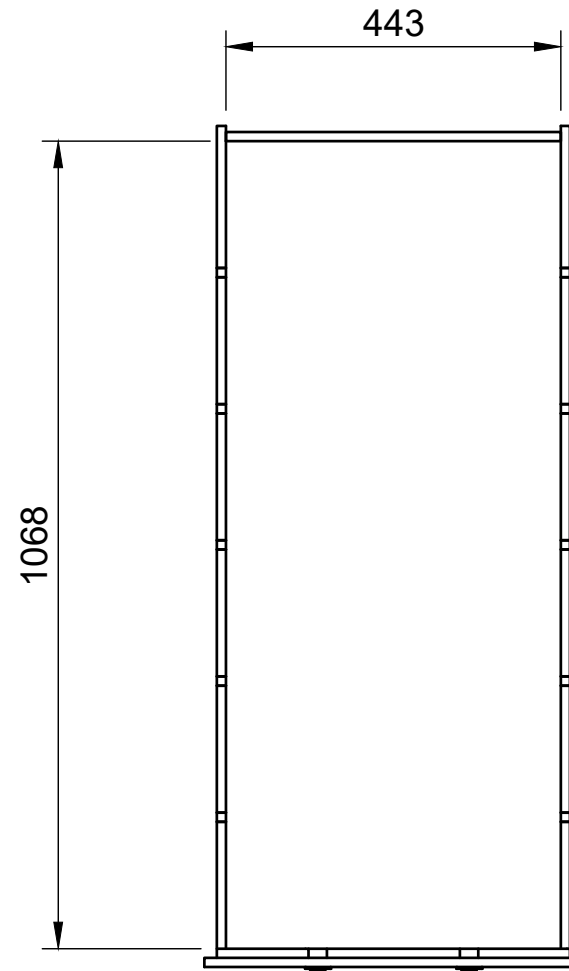

Raised Floor No.2D

SKU: EPD_16_L1-2_FF2D

Page 3 - Bay A Drawer Dimensions

All units in mm

Plywood thickness = 12mm

Notes

- Drawers come with 2 removable dividers as standard.
- Drawers come with a lockable compression latch as standard.
- Drawers are mounted on full extension 1100mm/80kg rated heavy duty runners as standard.

Raised Floor No.2D

SKU: EPD_16_L1-2_FF2D

Page 4 - Bay B Drawer Dimensions

All units in mm

Plywood thickness = 12mm

Notes

- Drawers come with 2 removable dividers as standard.
- Drawers come with a lockable compression latch as standard.
- Drawers are mounted on full extension 1100mm/80kg rated heavy duty runners as standard.