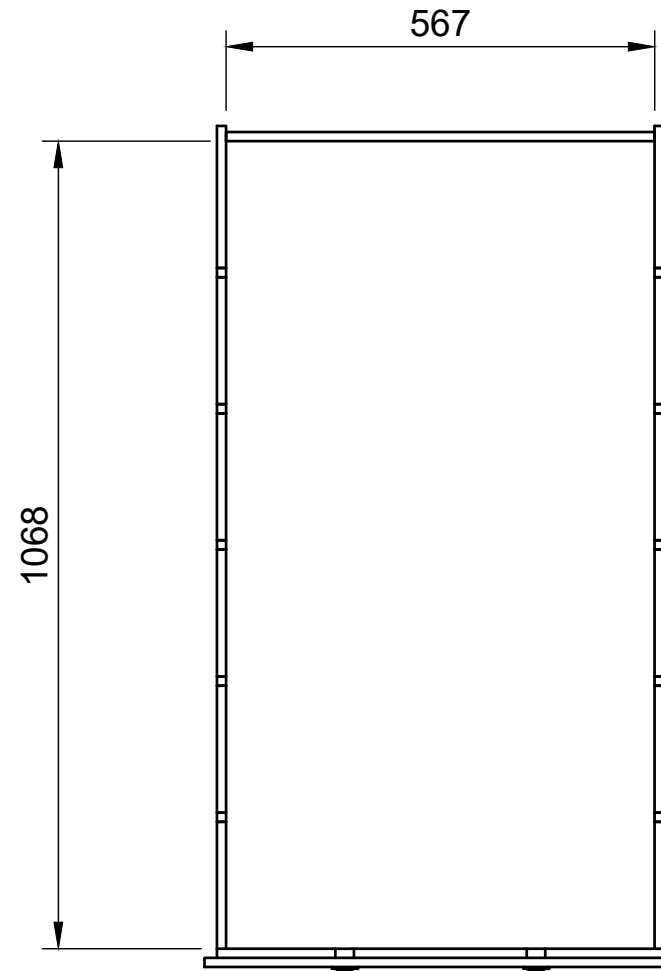

Raised Floor No.2D

SKU: EPD_16_L1-2_FF2D

Page 3 - Bay A Drawer Dimensions

All units in mm

Plywood thickness = 12mm

Notes

- Drawers come with 2 removable dividers as standard.
- Drawers come with a lockable compression latch as standard.
- Drawers are mounted on full extension 1100mm/80kg rated heavy duty runners as standard.