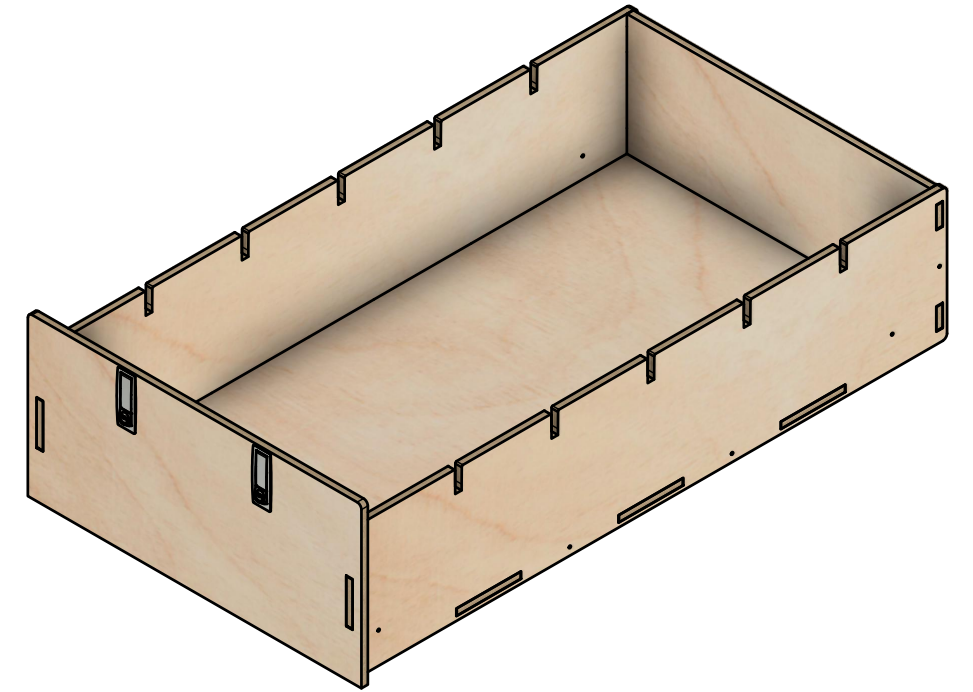

Raised Floor No.2D

SKU: EPD_16_L1-2_FF2D

Page 2 - Floor Dimensions

All units in mm

Plywood thickness = 12mm

Notes

- 'Bay A' is open at the rear of floor when no drawer is added.
- 'Bay B' is always closed at the rear.
- Not designed for DCIV or Kombi vehicle models.

Raised Floor No.2D

SKU: EPD_16_L1-2_FF2D

Page 3 - Bay A Drawer Dimensions

All units in mm

Plywood thickness = 12mm

Notes

- Drawers come with 2 removable dividers as standard.
- Drawers come with a lockable compression latch as standard.
- Drawers are mounted on full extension 1100mm/80kg rated heavy duty runners as standard.