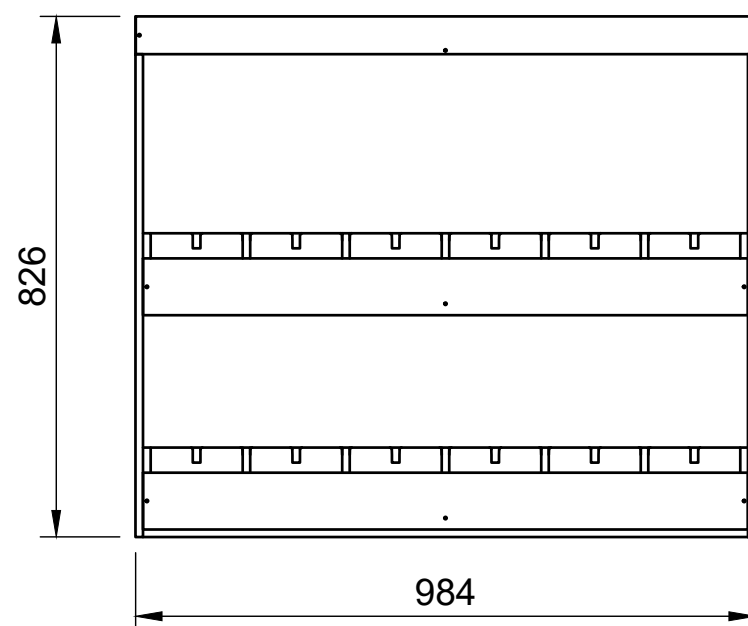

Organiser | F374

SKU: EDP_16_L1-2_PS_Org_F374

Page 2 - External Dimensions

All units in mm

Plywood thickness = 12mm

Notes

- All dimensions on this page are external.

YOKE VANS
info@yoke-van-kits.co.uk
0208 132 9221