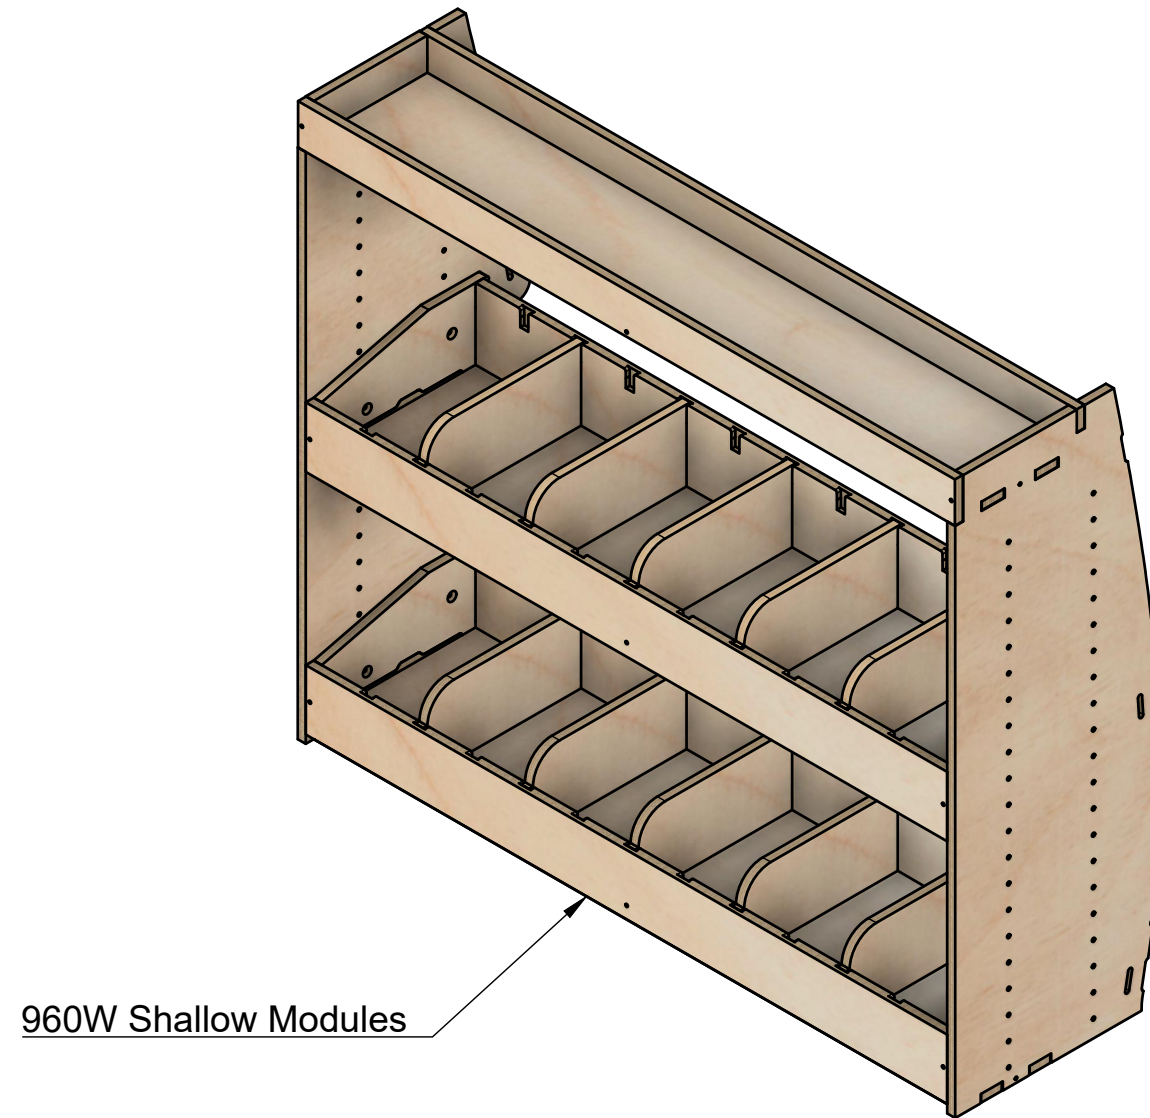

SKU: EDP_16_L1-2_PS_Org_F374

960W Shallow Modules

Page 1 - Overview

All units in mm

Plywood thickness = 12mm

YOKE VANS

info@yoke-van-kits.co.uk

0208 132 9221