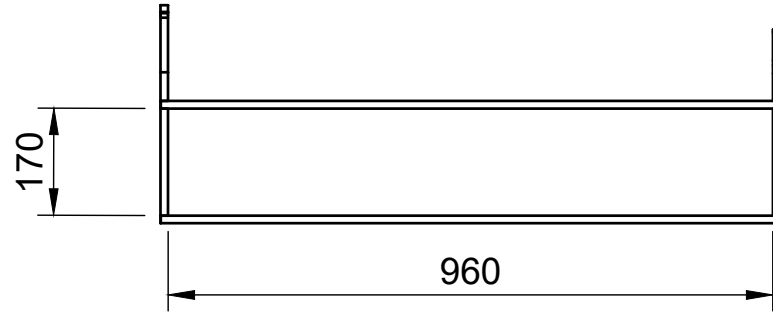

Citroen Dispatch | 2016on | L2H1 (MWB) | Panel Van
Peugeot Expert | 2016on | L2H1 (MWB) | Panel Van
Toyota Proace | 2016on | L2H1 (MWB) | Panel Van
Vauxhall Vivaro | 2019on | L1H1 (SWB) | Panel Van

Organiser | F374

SKU: EDP_16_L1-2_PS_Org_F374

Page 3 - Internal Dimensions

All units in mm

Plywood thickness = 12mm

Notes

- All dimensions on this page are internal.

YOKE VANS
info@yoke-van-kits.co.uk
0208 132 9221

© 2023 Yoke CNC LTD