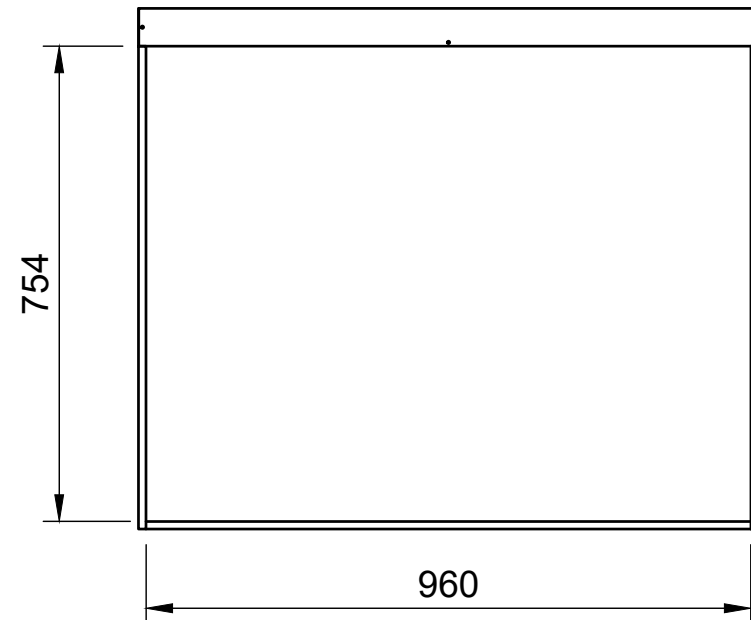

Citroen Dispatch | 2016on | L2H1 (MWB) | Panel Van
Peugeot Expert | 2016on | L2H1 (MWB) | Panel Van
Toyota Proace | 2016on | L2H1 (MWB) | Panel Van
Vauxhall Vivaro | 2019on | L1H1 (SWB) | Panel Van

Organiser | F374

SKU: EDP_16_L1-2_PS_Org_F374

Page 3 - Internal Dimensions

All units in mm

Plywood thickness = 12mm

Notes

- All dimensions on this page are internal.

YOKE VANS
info@yoke-van-kits.co.uk
0208 132 9221

© 2023 Yoke CNC LTD