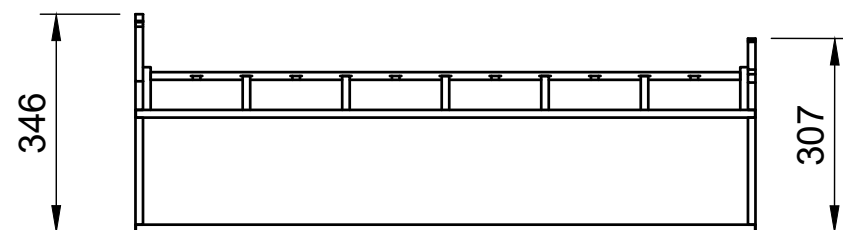

Organiser | F374

SKU: EDP_16_L1-2_PS_Org_F374

Page 2 - External Dimensions

All units in mm

Plywood thickness = 12mm

Notes

- All dimensions on this page are external.

YOKE VANS
info@yoke-van-kits.co.uk
0208 132 9221