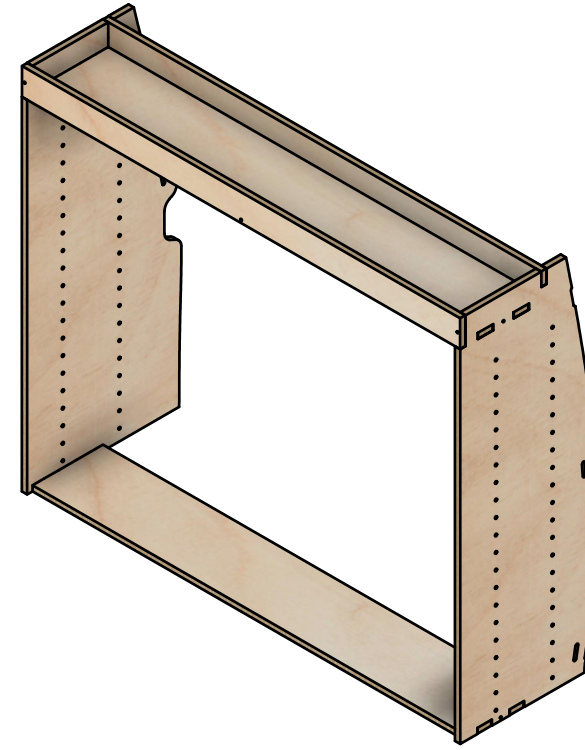

Citroen Dispatch | 2016on | L2H1 (MWB) | Panel Van
Peugeot Expert | 2016on | L2H1 (MWB) | Panel Van
Toyota Proace | 2016on | L2H1 (MWB) | Panel Van
Vauxhall Vivaro | 2019on | L1H1 (SWB) | Panel Van

Organiser | F374

SKU: EDP_16_L1-2_PS_Org_F374

Page 3 - Internal Dimensions

All units in mm

Plywood thickness = 12mm

Notes

- All dimensions on this page are internal.

YOKE VANS
info@yoke-van-kits.co.uk
0208 132 9221

© 2023 Yoke CNC LTD