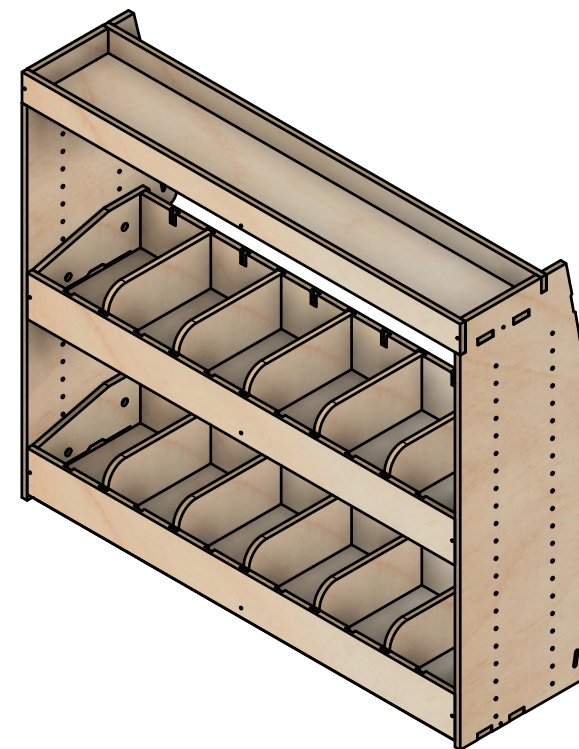

SKU: EDP_16_L1-2_PS_Org_F374

960W Shallow Modules

Page 1 - Overview

All units in mm

Plywood thickness = 12mm

YOKE VANS

info@yoke-van-kits.co.uk

0208 132 9221

Organiser | F374

SKU: EDP_16_L1-2_PS_Org_F374

Page 2 - External Dimensions

All units in mm

Plywood thickness = 12mm

Notes

- All dimensions on this page are external.

YOKE VANS
info@yoke-van-kits.co.uk
0208 132 9221