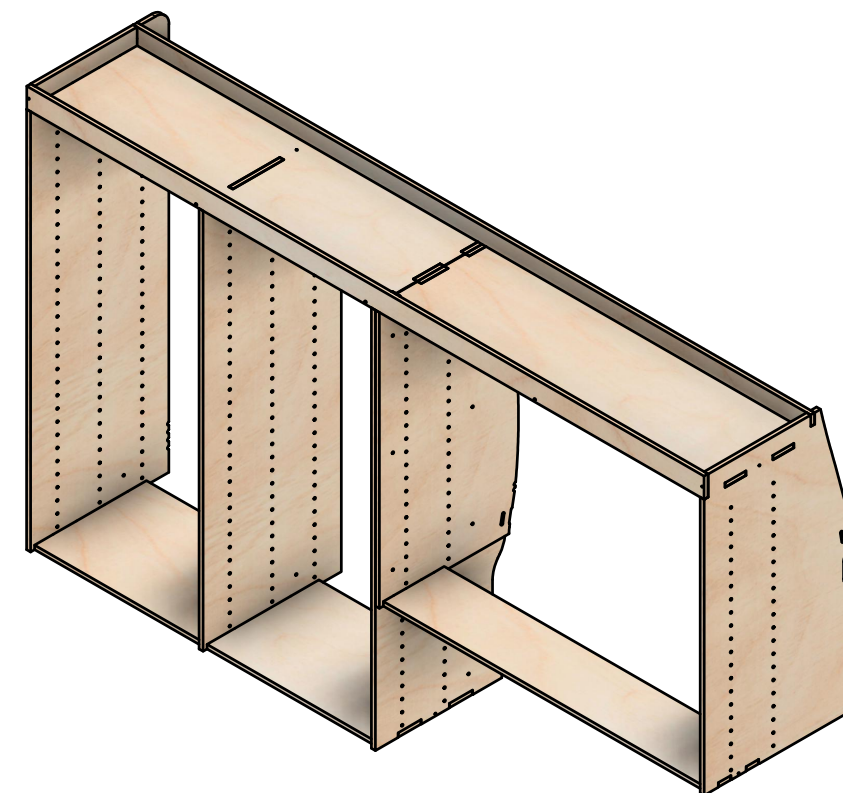

Citroen Dispatch | 2016on | L2H1 (MWB) | Panel Van
Peugeot Expert | 2016on | L2H1 (MWB) | Panel Van
Toyota Proace | 2016on | L2H1 (MWB) | Panel Van
Vauxhall Vivaro | 2019on | L1H1 (SWB) | Panel Van

Combo No.9 | HFFF 374mm

SKU: EDP_16_L1-2_C9_FH374

Page 3 - Internal Dimensions

All units in mm

Plywood thickness = 12mm

Notes

- All dimensions on this page are internal.

YOKE VANS
info@yoke-van-kits.co.uk
0208 132 9221

© 2023 Yoke CNC LTD