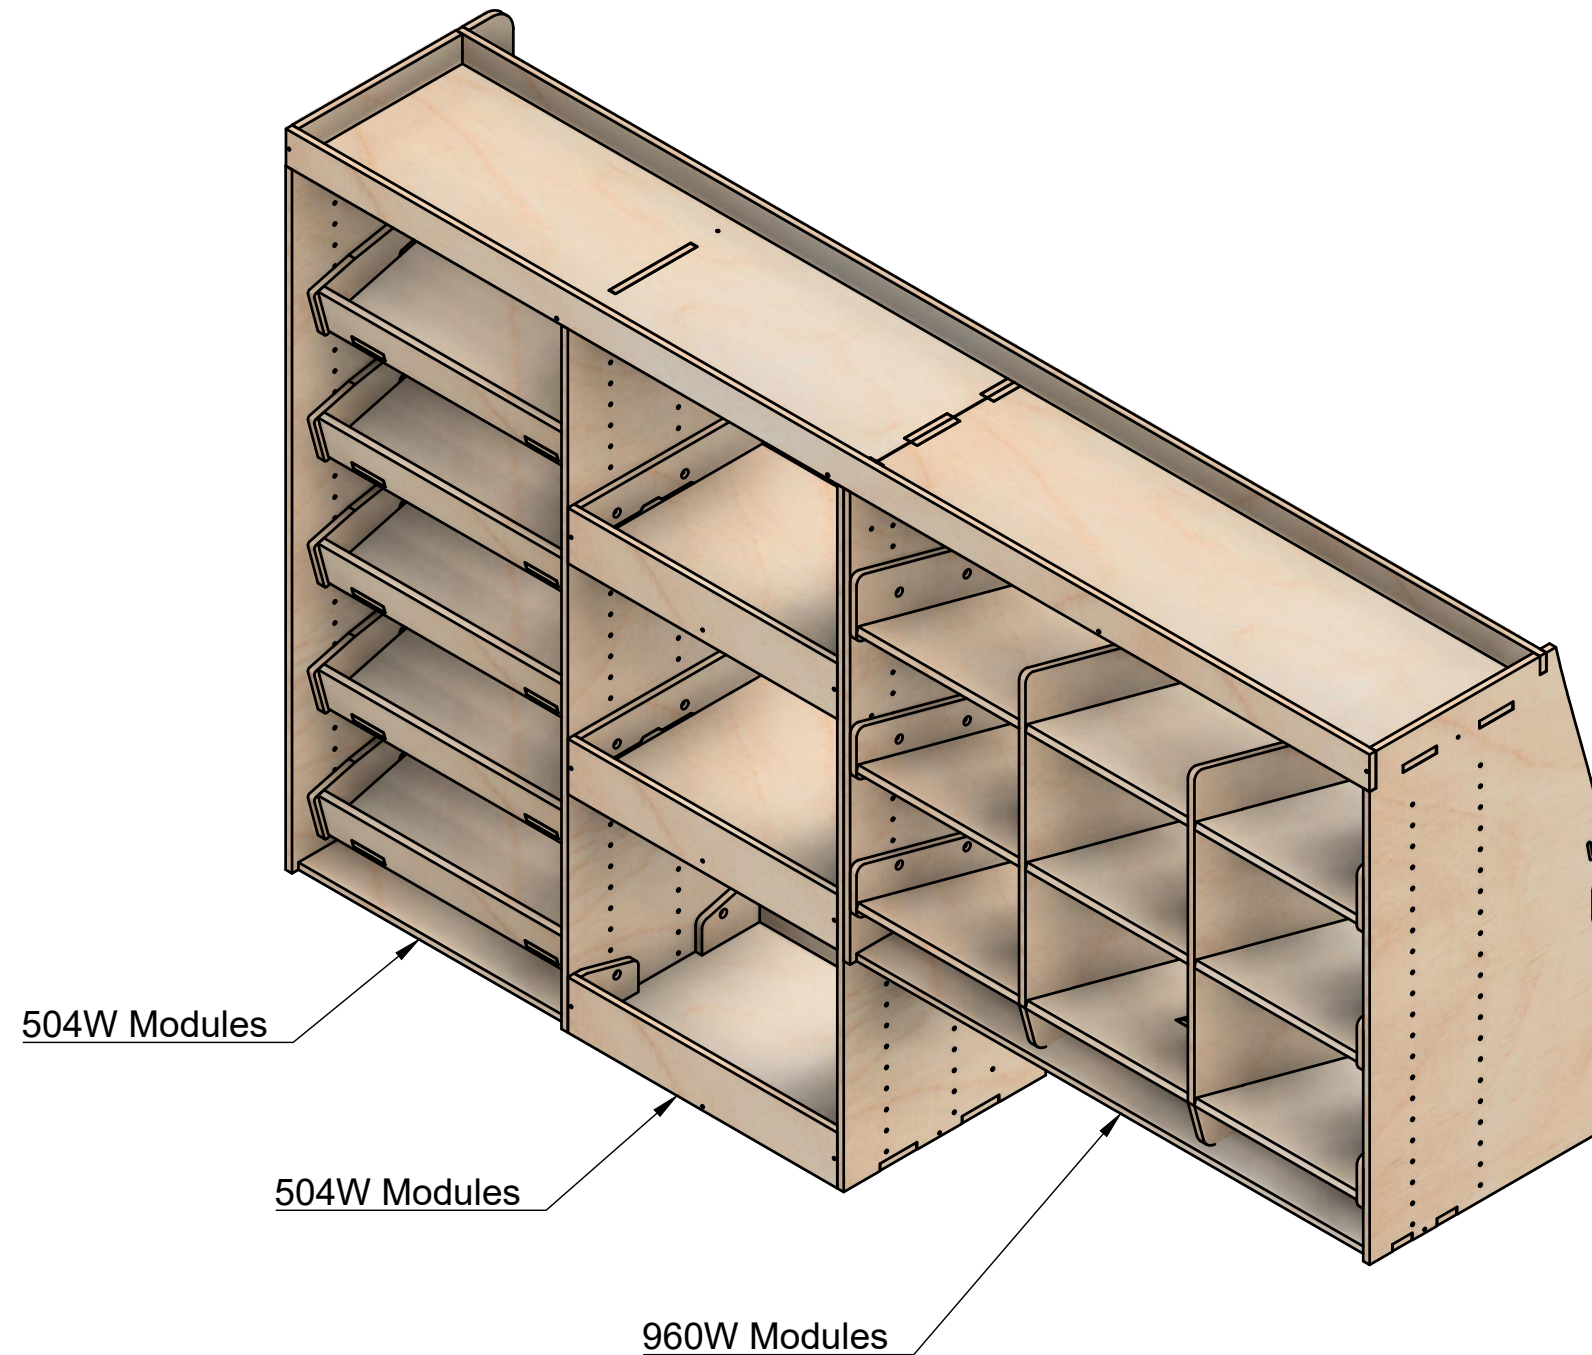

Citroen Dispatch | 2016on | L2H1 (MWB) | Panel Van
Peugeot Expert | 2016on | L2H1 (MWB) | Panel Van
Toyota Proace | 2016on | L2H1 (MWB) | Panel Van
Vauxhall Vivaro | 2019on | L1H1 (SWB) | Panel Van

Combo No.9 | HFFF 374mm

SKU: EDP_16_L1-2_C9_FH374

Page 1 - Overview

All units in mm

Plywood thickness = 12mm

Notes

- Euro container module has set-spacing.
- All other modules have up/down adjustability.
- SLD modules can face inwards or outwards.

YOKE VANS

info@yoke-van-kits.co.uk

0208 132 9221

© 2023 Yoke CNC LTD