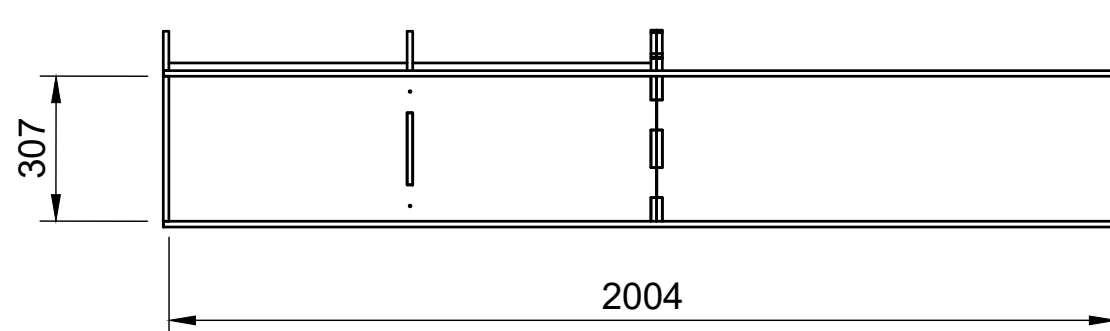

Citroen Dispatch | 2016on | L2H1 (MWB) | Panel Van
Peugeot Expert | 2016on | L2H1 (MWB) | Panel Van
Toyota Proace | 2016on | L2H1 (MWB) | Panel Van
Vauxhall Vivaro | 2019on | L1H1 (SWB) | Panel Van

Combo No.9 | HFFF 374mm

SKU: EDP_16_L1-2_C9_FH374

Page 3 - Internal Dimensions

All units in mm

Plywood thickness = 12mm

Notes

- All dimensions on this page are internal.

YOKE VANS
info@yoke-van-kits.co.uk
0208 132 9221

© 2023 Yoke CNC LTD