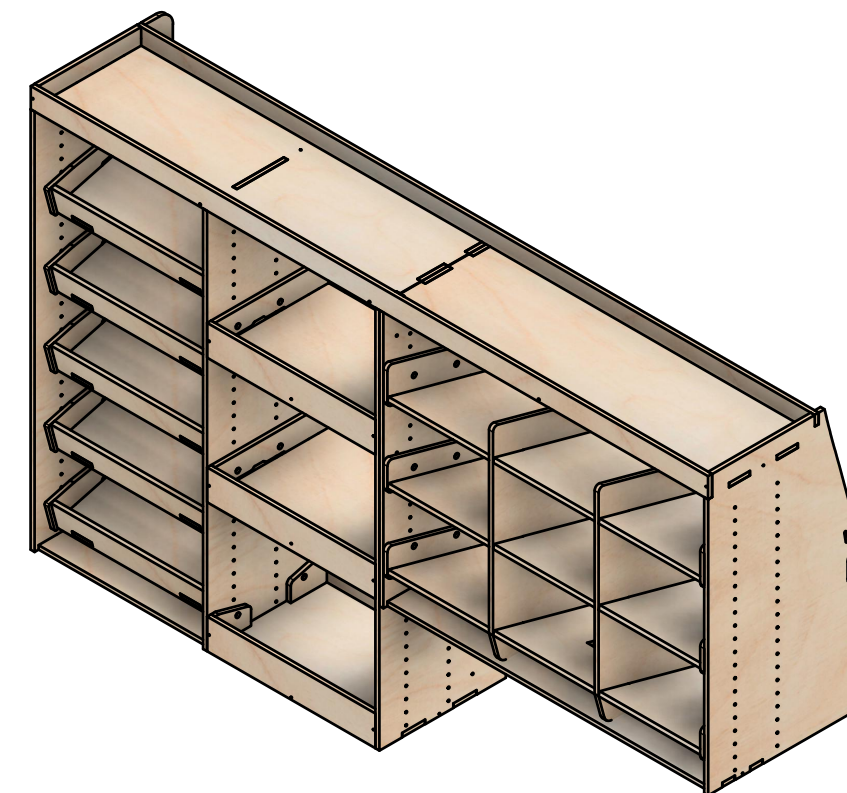

Citroen Dispatch | 2016on | L2H1 (MWB) | Panel Van
Peugeot Expert | 2016on | L2H1 (MWB) | Panel Van
Toyota Proace | 2016on | L2H1 (MWB) | Panel Van
Vauxhall Vivaro | 2019on | L1H1 (SWB) | Panel Van

Combo No.9 | HFFF 374mm

SKU: EDP_16_L1-2_C9_FH374

Page 2 - External Dimensions

All units in mm

Plywood thickness = 12mm

Notes

- All dimensions on this page are external.

YOKE VANS
info@yoke-van-kits.co.uk
0208 132 9221

© 2023 Yoke CNC LTD