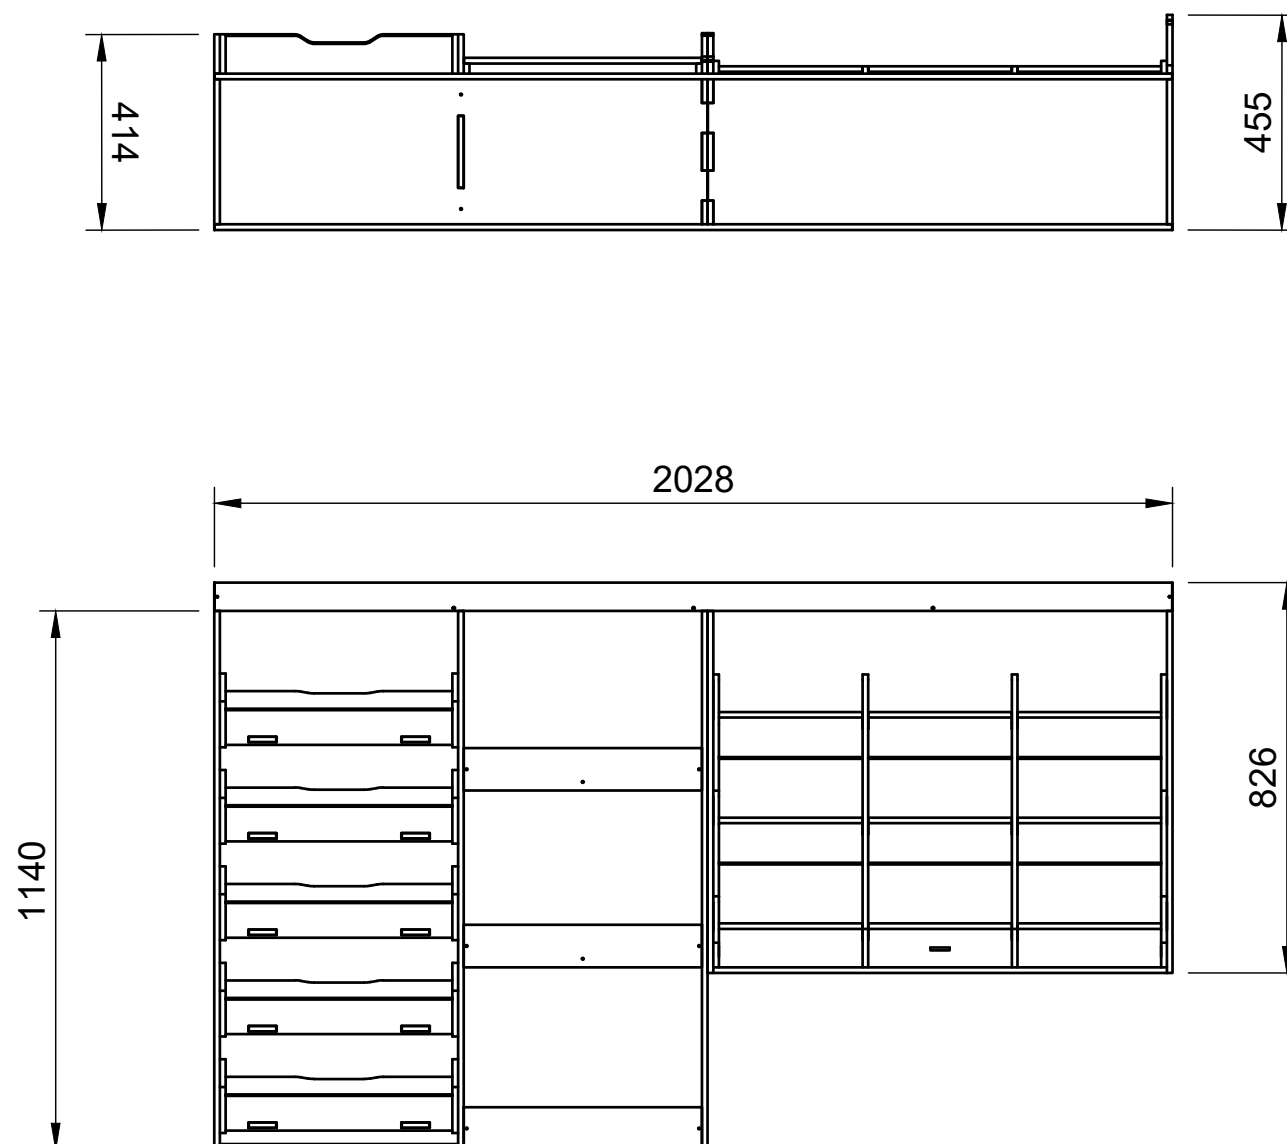

Citroen Dispatch | 2016on | L2H1 (MWB) | Panel Van
Peugeot Expert | 2016on | L2H1 (MWB) | Panel Van
Toyota Proace | 2016on | L2H1 (MWB) | Panel Van
Vauxhall Vivaro | 2019on | L1H1 (SWB) | Panel Van

Combo No.9 | HFFF 374mm

SKU: EDP_16_L1-2_C9_FH374

Page 2 - External Dimensions

All units in mm

Plywood thickness = 12mm

Notes

- All dimensions on this page are external.

YOKE VANS
info@yoke-van-kits.co.uk
0208 132 9221

© 2023 Yoke CNC LTD