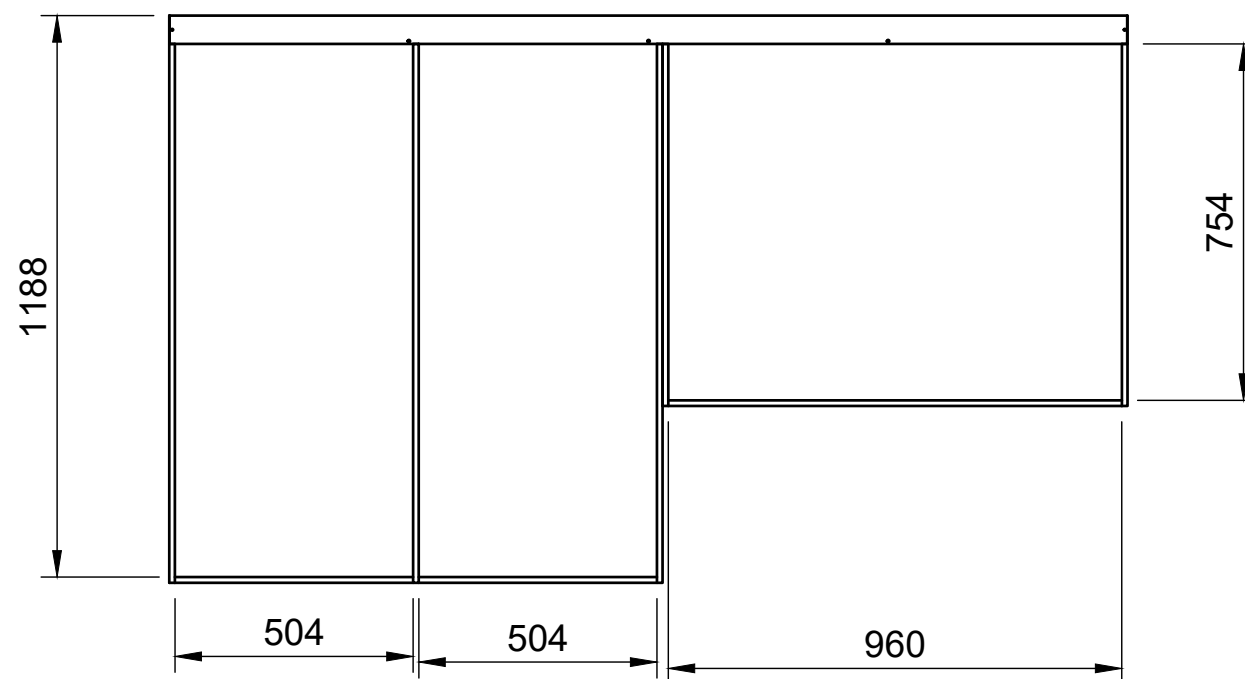

Citroen Dispatch | 2016on | L2H1 (MWB) | Panel Van
Peugeot Expert | 2016on | L2H1 (MWB) | Panel Van
Toyota Proace | 2016on | L2H1 (MWB) | Panel Van
Vauxhall Vivaro | 2019on | L1H1 (SWB) | Panel Van

Combo No.9 | HFFF 374mm

SKU: EDP_16_L1-2_C9_FH374

Page 3 - Internal Dimensions

All units in mm

Plywood thickness = 12mm

Notes

- All dimensions on this page are internal.

YOKE VANS
info@yoke-van-kits.co.uk
0208 132 9221

© 2023 Yoke CNC LTD