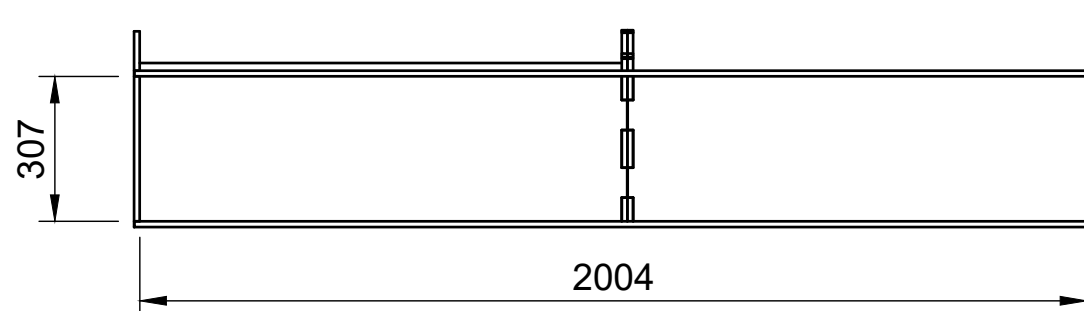

Citroen Dispatch | 2016on | L2H1 (MWB) | Panel Van
Peugeot Expert | 2016on | L2H1 (MWB) | Panel Van
Toyota Proace | 2016on | L2H1 (MWB) | Panel Van
Vauxhall Vivaro | 2019on | L1H1 (SWB) | Panel Van

Combo No.8 | HFFF 374mm

SKU: EDP_16_L1-2_C8_FH374

Page 3 - Internal Dimensions

All units in mm

Plywood thickness = 12mm

Notes

- All dimensions on this page are internal.

YOKE VANS
info@yoke-van-kits.co.uk
0208 132 9221

© 2023 Yoke CNC LTD