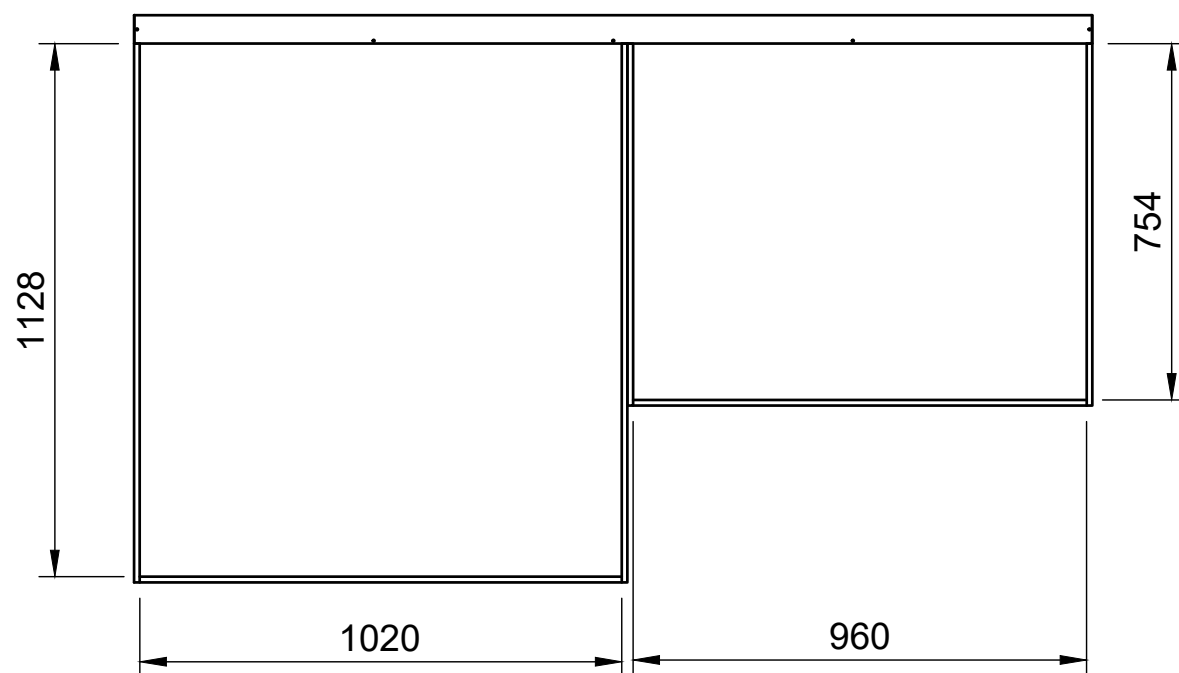

Citroen Dispatch | 2016on | L2H1 (MWB) | Panel Van
Peugeot Expert | 2016on | L2H1 (MWB) | Panel Van
Toyota Proace | 2016on | L2H1 (MWB) | Panel Van
Vauxhall Vivaro | 2019on | L1H1 (SWB) | Panel Van

Combo No.8 | HFFF 374mm

SKU: EDP_16_L1-2_C8_FH374

Page 3 - Internal Dimensions

All units in mm

Plywood thickness = 12mm

Notes

- All dimensions on this page are internal.

YOKE VANS
info@yoke-van-kits.co.uk
0208 132 9221

© 2023 Yoke CNC LTD