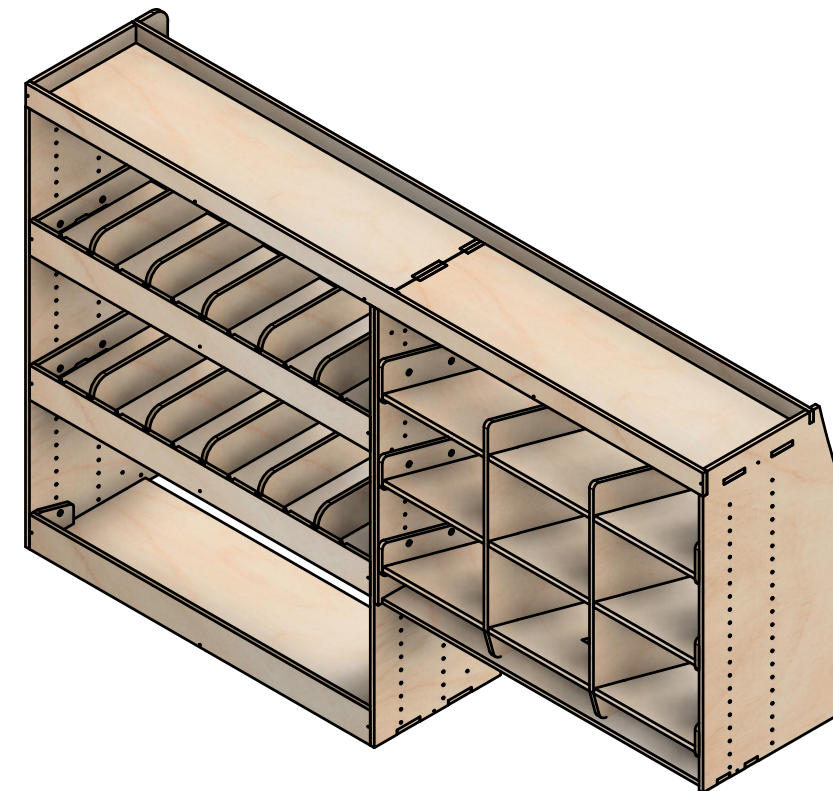

SKU: EDP_16_L1-2_C8_FH374

Page 1 - Overview

All units in mm

Plywood thickness = 12mm

Notes

- Euro container module has set spacing.
- Organiser modules have up/down spacing.
- Organiser module dividers are removable/adjustable.

Combo No.8 | HFFF 374mm

SKU: EDP_16_L1-2_C8_FH374

Page 2 - External Dimensions

All units in mm

Plywood thickness = 12mm

Notes

- All dimensions on this page are external.

YOKE VANS
info@yoke-van-kits.co.uk
0208 132 9221