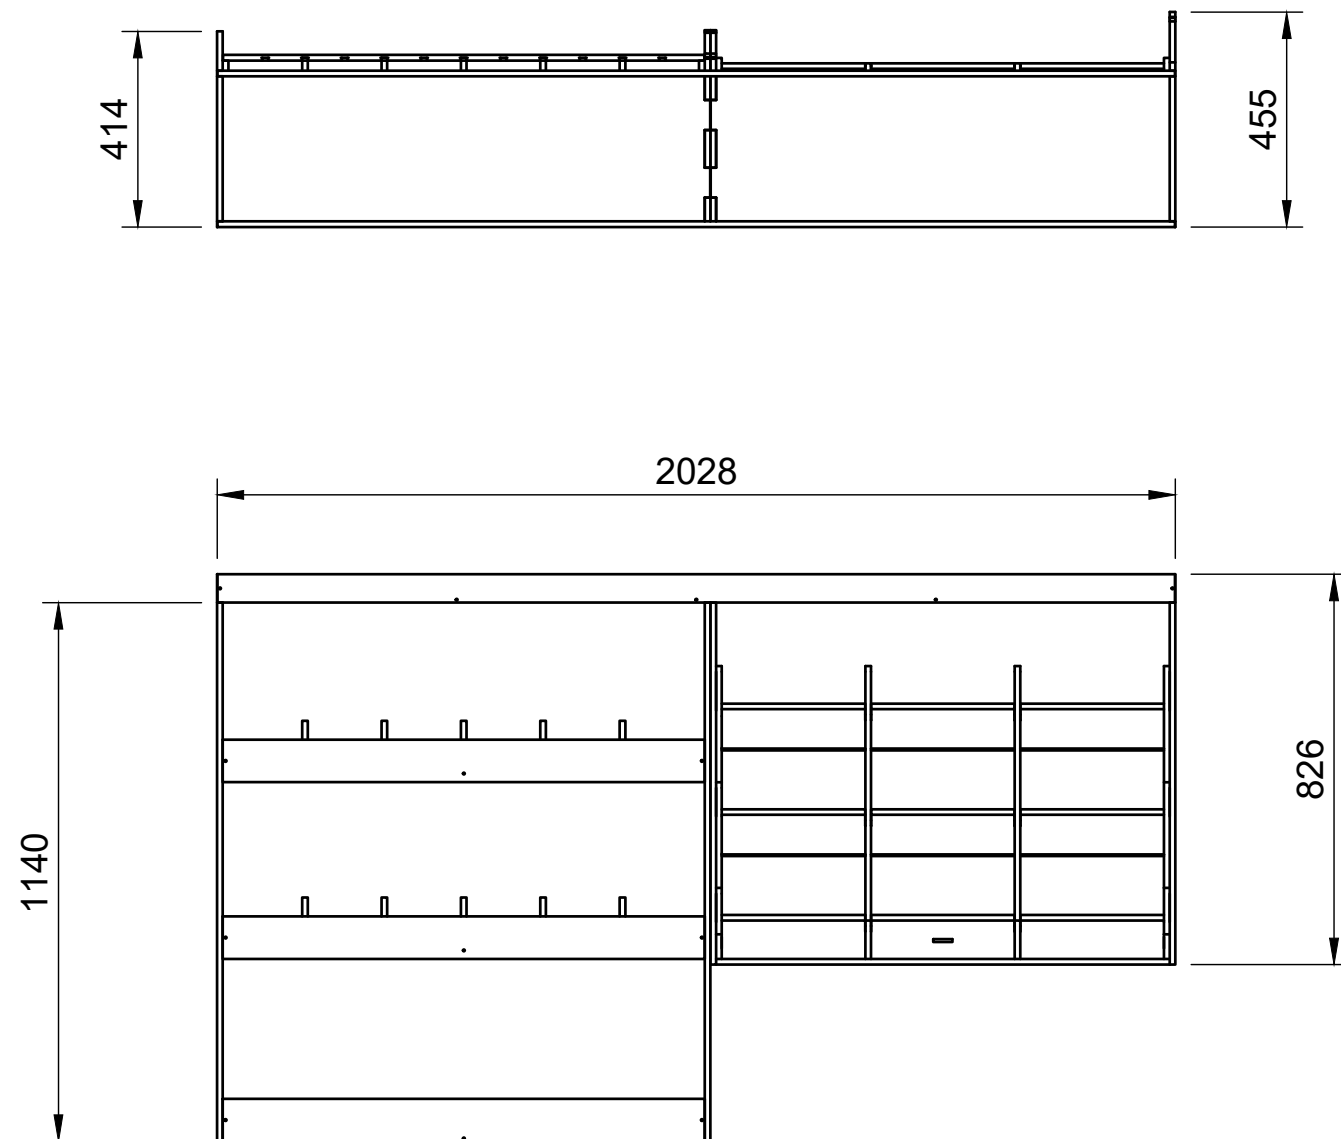

SKU: EDP_16_L1-2_C8_FH374

Page 1 - Overview

All units in mm

Plywood thickness = 12mm

Notes

- Euro container module has set spacing.
- Organiser modules have up/down spacing.
- Organiser module dividers are removable/adjustable.

Combo No.8 | HFFF 374mm

SKU: EDP_16_L1-2_C8_FH374

Page 2 - External Dimensions

All units in mm

Plywood thickness = 12mm

Notes

- All dimensions on this page are external.

YOKE VANS
info@yoke-van-kits.co.uk
0208 132 9221