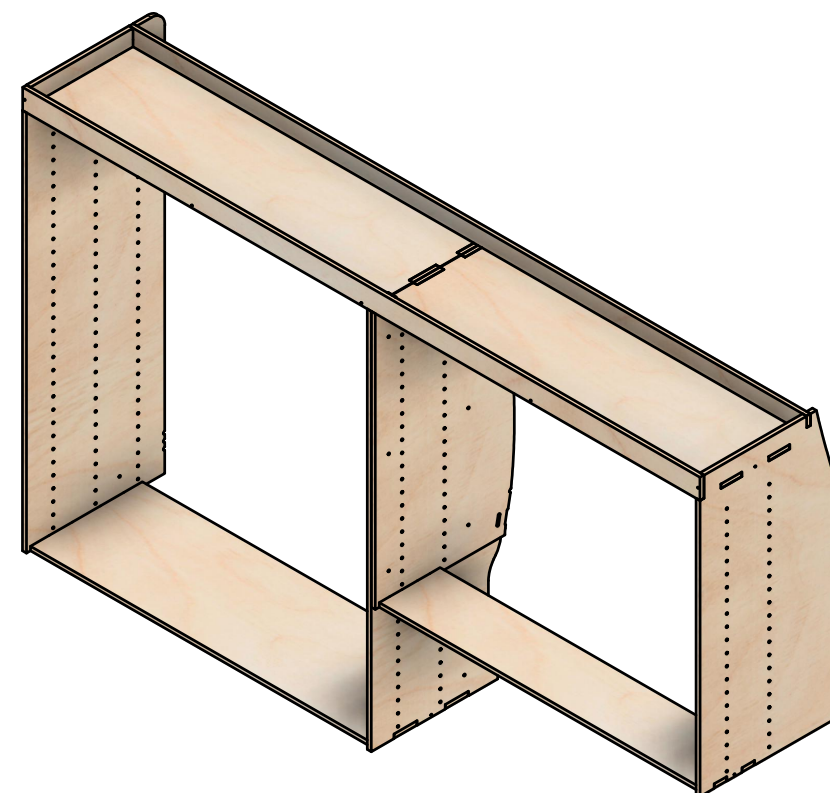

Citroen Dispatch | 2016on | L2H1 (MWB) | Panel Van
Peugeot Expert | 2016on | L2H1 (MWB) | Panel Van
Toyota Proace | 2016on | L2H1 (MWB) | Panel Van
Vauxhall Vivaro | 2019on | L1H1 (SWB) | Panel Van

Combo No.8 | HFFF 374mm

SKU: EDP_16_L1-2_C8_FH374

Page 3 - Internal Dimensions

All units in mm

Plywood thickness = 12mm

Notes

- All dimensions on this page are internal.

YOKE VANS
info@yoke-van-kits.co.uk
0208 132 9221

© 2023 Yoke CNC LTD