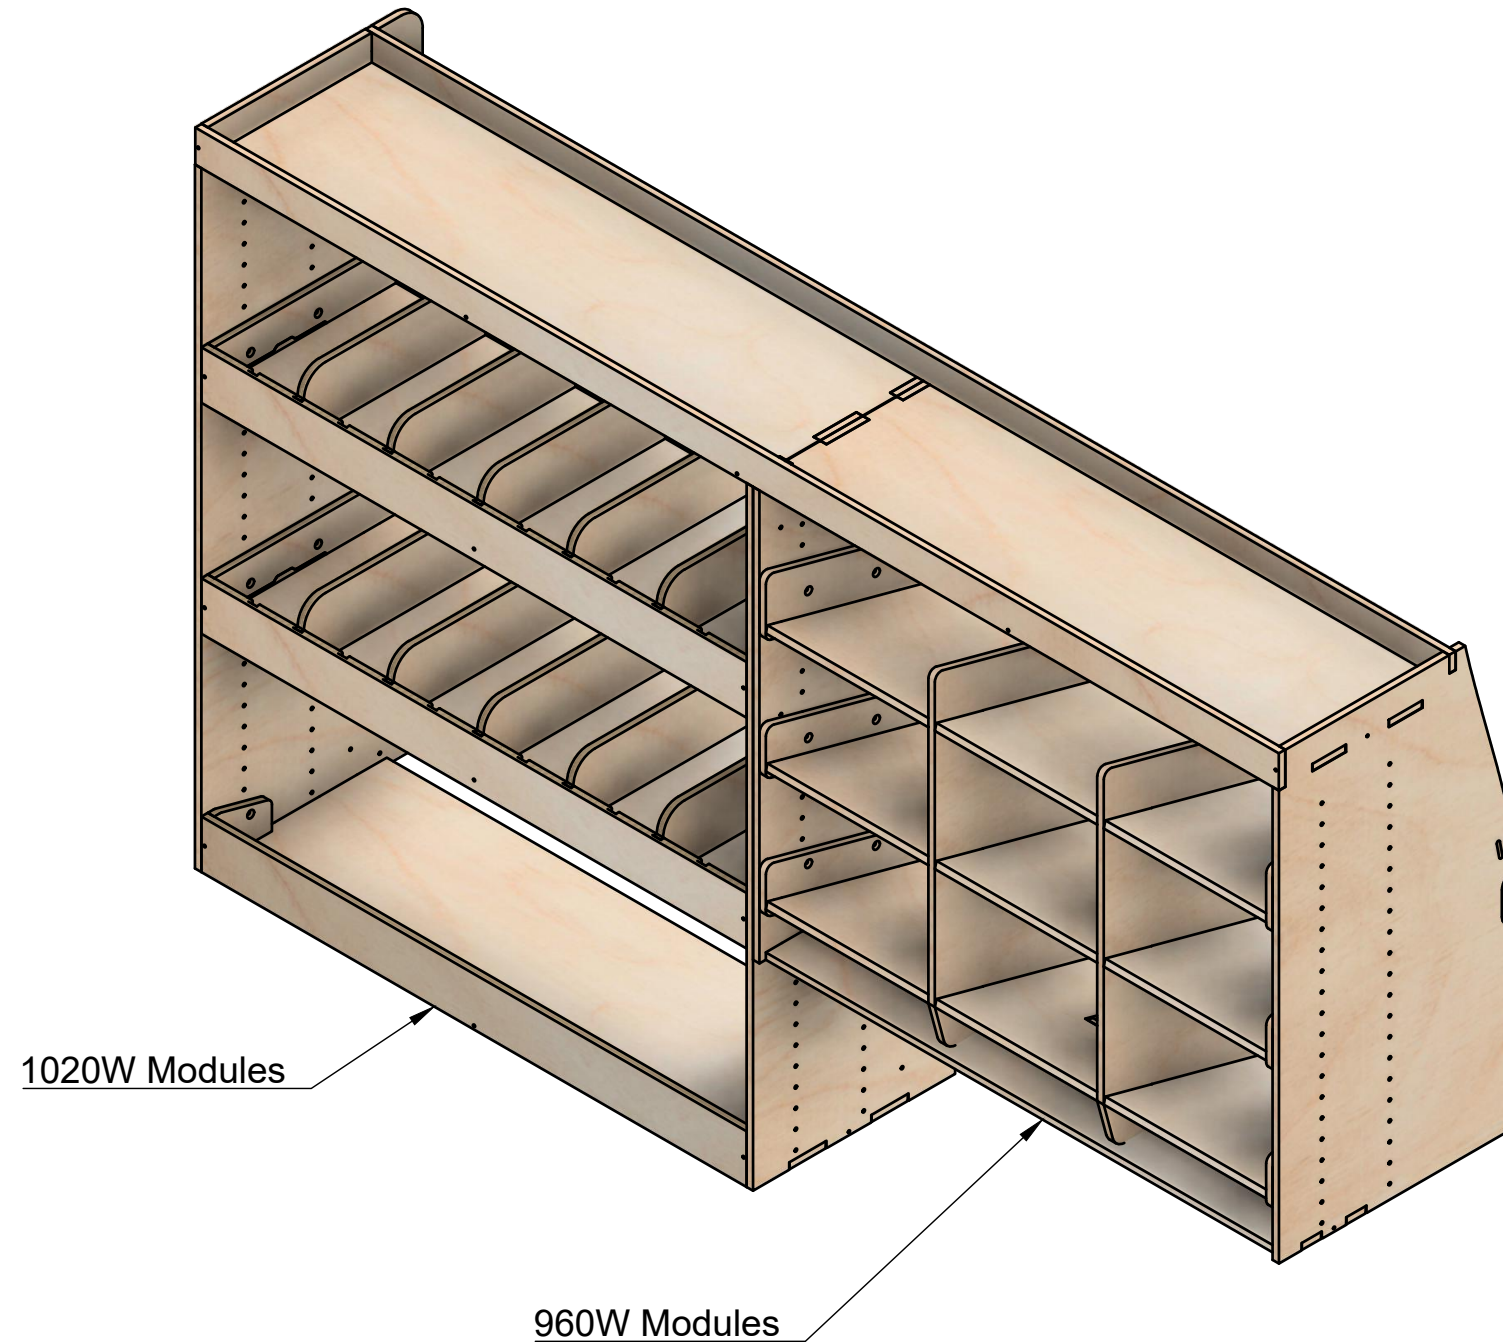

Citroen Dispatch | 2016on | L2H1 (MWB) | Panel Van
Peugeot Expert | 2016on | L2H1 (MWB) | Panel Van
Toyota Proace | 2016on | L2H1 (MWB) | Panel Van
Vauxhall Vivaro | 2019on | L1H1 (SWB) | Panel Van

Combo No.8 | HLFF 374mm

SKU: EDP_16_L1-2_C8_FH374

Page 1 - Overview

All units in mm

Plywood thickness = 12mm

Notes

- Euro container module has set spacing.
- Organiser modules have up/down spacing.
- Organiser module dividers are removable/adjustable.