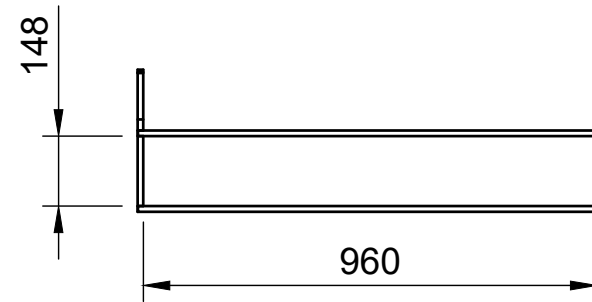

Plywood thickness = 12mm

Notes

- All dimensions on this page are external.

YOKE VANS
info@yoke-van-kits.co.uk
0208 132 9221

© 2023 Yoke CNC LTD

Organiser No.3

SKU: VWT56_L1_PS_ORG3

Page 3 - Internal Dimensions

All units in mm

Plywood thickness = 12mm

Notes

- All dimensions on this page are internal.

YOKE VANS
info@yoke-van-kits.co.uk
0208 132 9221

© 2023 Yoke CNC LTD