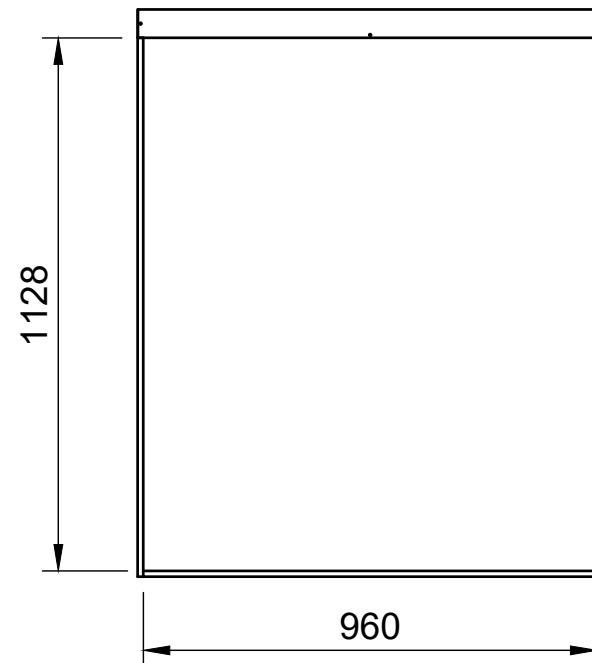

Plywood thickness = 12mm

Notes

- All dimensions on this page are external.

YOKE VANS
info@yoke-van-kits.co.uk
0208 132 9221

© 2023 Yoke CNC LTD

Organiser No.3

SKU: VWT56_L1_PS_ORG3

Page 3 - Internal Dimensions

All units in mm

Plywood thickness = 12mm

Notes

- All dimensions on this page are internal.

YOKE VANS
info@yoke-van-kits.co.uk
0208 132 9221

© 2023 Yoke CNC LTD