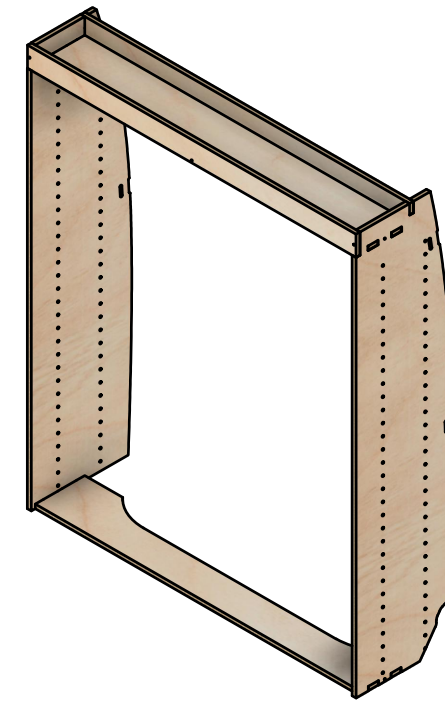

Plywood thickness = 12mm

Notes

- All dimensions on this page are external.

YOKE VANS
info@yoke-van-kits.co.uk
0208 132 9221

© 2023 Yoke CNC LTD

Organiser No.3

SKU: VWT56_L1_PS_ORG3

Page 3 - Internal Dimensions

All units in mm

Plywood thickness = 12mm

Notes

- All dimensions on this page are internal.

YOKE VANS
info@yoke-van-kits.co.uk
0208 132 9221

© 2023 Yoke CNC LTD