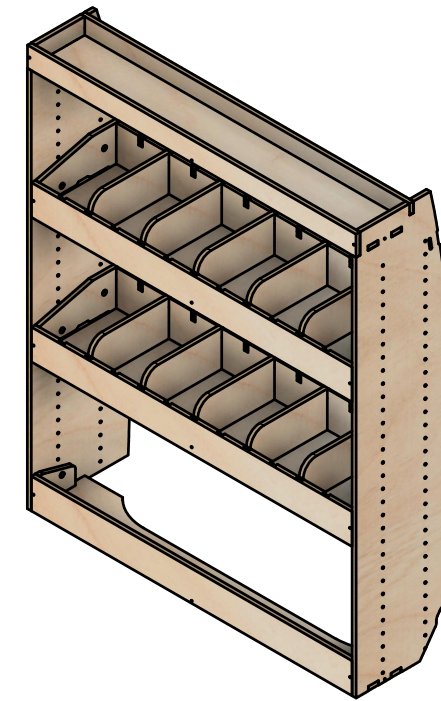

Organiser No.3

SKU: VWT56_L1_PS_ORG3

960W Shallow Modules

Page 1 - Overview

All units in mm

Plywood thickness = 12mm

Notes

- All dividers are removable.

YOKE VANS

info@yoke-van-kits.co.uk

0208 132 9221

© 2023 Yoke CNC LTD

Organiser No.3

SKU: VWT56_L1_PS_ORG3

Page 2 - External Dimensions

All units in mm

Plywood thickness = 12mm

Notes

- All dimensions on this page are external.

YOKE VANS
info@yoke-van-kits.co.uk
0208 132 9221

© 2023 Yoke CNC LTD

Organiser No.3

SKU: VWT56_L1_PS_ORG3

Page 3 - Internal Dimensions