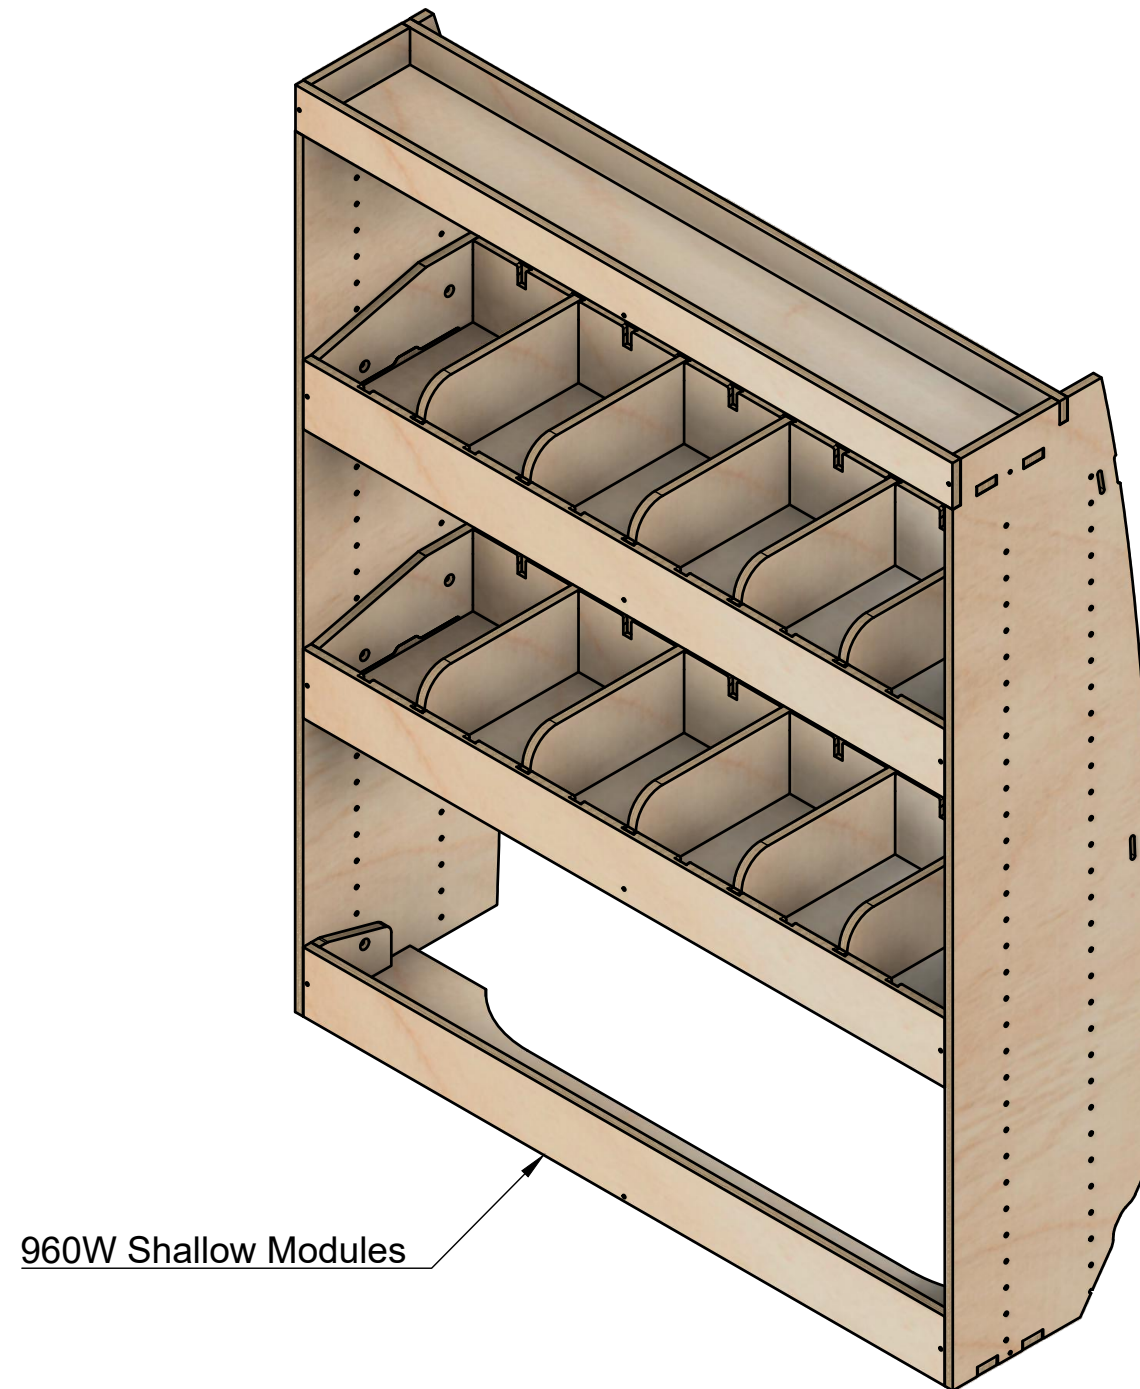

Organiser No.3

SKU: VWT56_L1_PS_ORG3

960W Shallow Modules

Page 1 - Overview

All units in mm

Plywood thickness = 12mm

Notes

- All dividers are removable.

Plywood thickness = 12mm

Notes

- All dimensions on this page are external.

YOKE VANS
info@yoke-van-kits.co.uk
0208 132 9221

© 2023 Yoke CNC LTD

Organiser No.3

SKU: VWT56_L1_PS_ORG3

Page 3 - Internal Dimensions