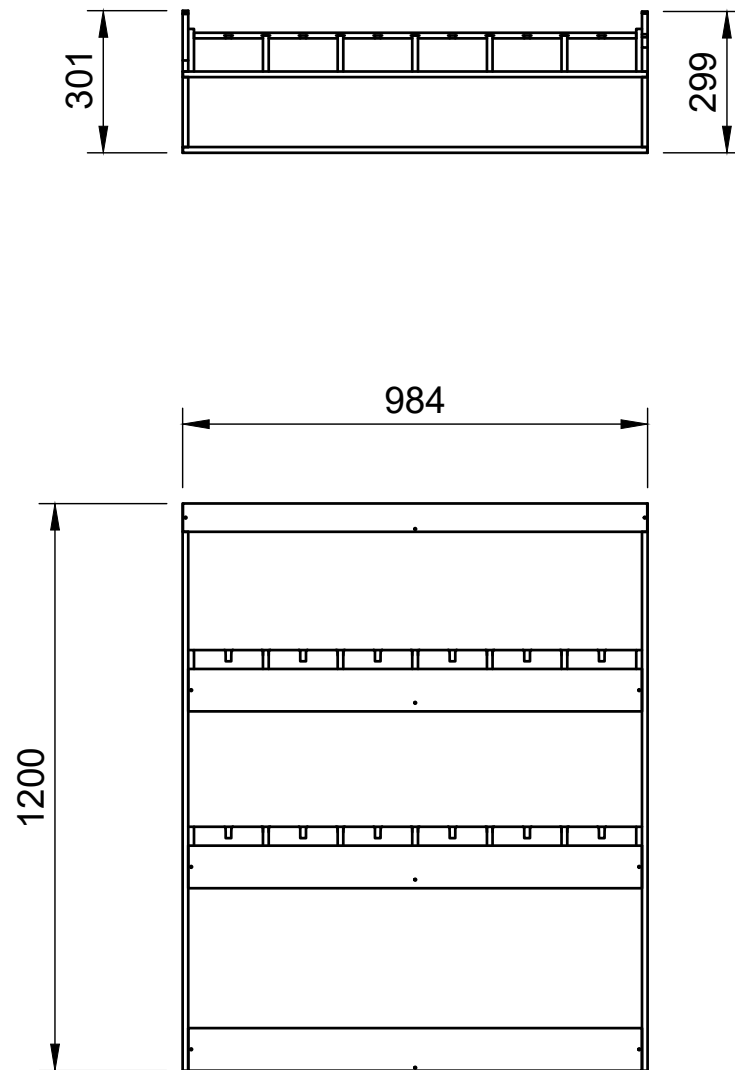

Organiser No.3

SKU: VWT56_L1_PS_ORG3

960W Shallow Modules

Page 1 - Overview

All units in mm

Plywood thickness = 12mm

Notes

- All dividers are removable.

YOKE VANS

info@yoke-van-kits.co.uk

0208 132 9221

© 2023 Yoke CNC LTD

Organiser No.3

SKU: VWT56_L1_PS_ORG3

Page 2 - External Dimensions

All units in mm

Plywood thickness = 12mm

Notes

- All dimensions on this page are external.

YOKE VANS
info@yoke-van-kits.co.uk
0208 132 9221

© 2023 Yoke CNC LTD

Organiser No.3

SKU: VWT56_L1_PS_ORG3

Page 3 - Internal Dimensions

All units in mm

Plywood thickness = 12mm

Notes

- All dimensions on this page are internal.

YOKE VANS
info@yoke-van-kits.co.uk
0208 132 9221

© 2023 Yoke CNC LTD