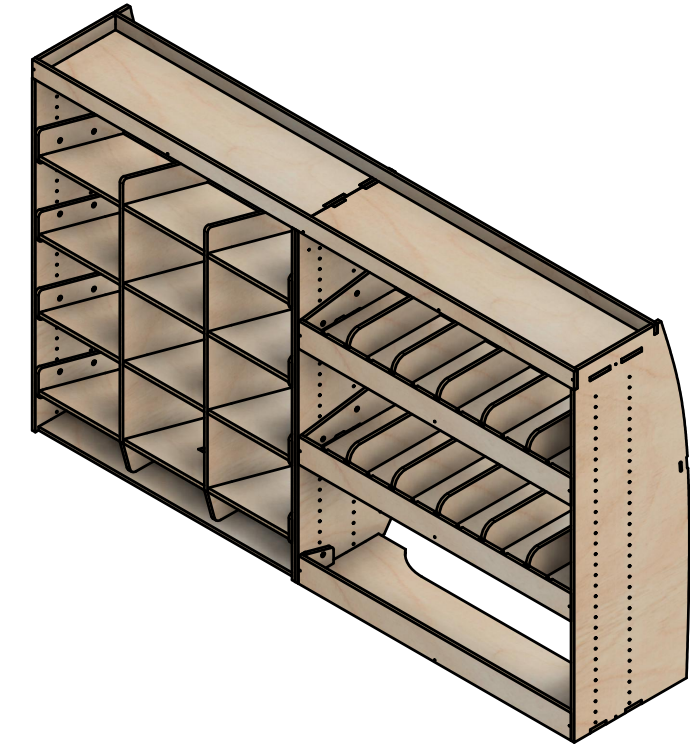

Combo No.7

SKU: VWT56_L1_C7

Page 1 - Overview

All units in mm

Plywood thickness = 12mm

Notes

- The spacing of most internal modules can be adjusted up or down.
- Each section of rack can accept other modules with the same width.
- The 960W euro crate module is constructed as 1 interlocked module. The shelf spacing of that module is fixed.

YOKE VANS

info@yoke-van-kits.co.uk

0208 132 9221

© 2023 Yoke CNC LTD

Combo No.7

SKU: VWT56_L1_C7

Page 2 - External Dimensions

All units in mm

Plywood thickness = 12mm

Notes

- All dimensions on this page are external.

YOKE VANS
info@yoke-van-kits.co.uk
0208 132 9221

Combo No.7

SKU: VWT56_L1_C7

Page 3 - Internal Dimensions

All units in mm