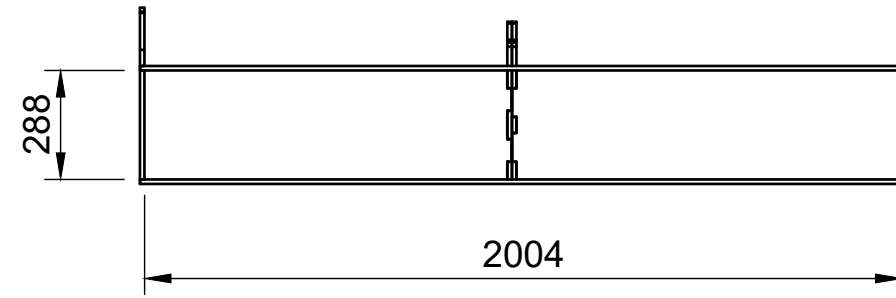

Plywood thickness = 12mm

Notes

- All dimensions on this page are external.

YOKE VANS
info@yoke-van-kits.co.uk
0208 132 9221

Combo No.7

SKU: VWT56_L1_C7

Page 3 - Internal Dimensions

All units in mm

Plywood thickness = 12mm

Notes

- All Dimensions on this page are internal.
- Each section of rack can accept other modules with the same width.

YOKE VANS

info@yoke-van-kits.co.uk

0208 132 9221

© 2023 Yoke CNC LTD