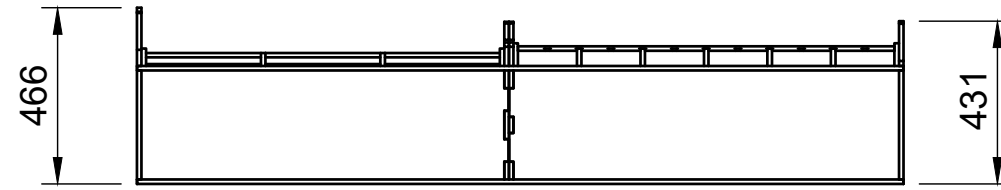

Combo No.7

SKU: VWT56_L1_C7

Page 1 - Overview

All units in mm

Plywood thickness = 12mm

Notes

- The spacing of most internal modules can be adjusted up or down.
- Each section of rack can accept other modules with the same width.
- The 960W euro crate module is constructed as 1 interlocked module. The shelf spacing of that module is fixed.

YOKE VANS

info@yoke-van-kits.co.uk

0208 132 9221

© 2023 Yoke CNC LTD

Combo No.7

SKU: VWT56_L1_C7

Page 2 - External Dimensions

All units in mm

Plywood thickness = 12mm

Notes

- All dimensions on this page are external.

YOKE VANS
info@yoke-van-kits.co.uk
0208 132 9221

Combo No.7

SKU: VWT56_L1_C7

Page 3 - Internal Dimensions

All units in mm

Plywood thickness = 12mm

Notes

- All Dimensions on this page are internal.
- Each section of rack can accept other modules with the same width.

YOKE VANS

info@yoke-van-kits.co.uk

0208 132 9221

© 2023 Yoke CNC LTD