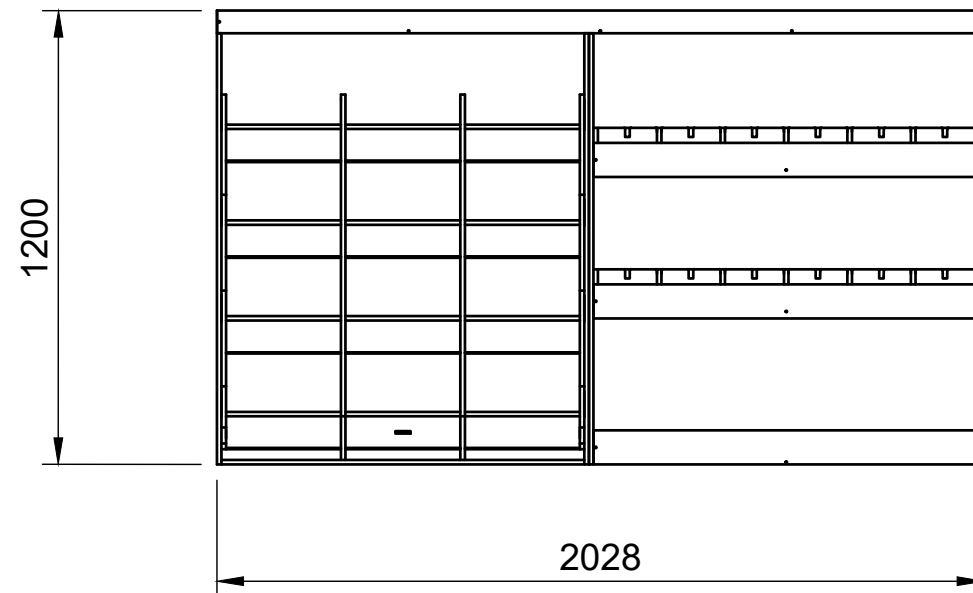

Combo No.7

SKU: VWT56_L1_C7

Page 1 - Overview

All units in mm

Plywood thickness = 12mm

Notes

- The spacing of most internal modules can be adjusted up or down.
- Each section of rack can accept other modules with the same width.
- The 960W euro crate module is constructed as 1 interlocked module. The shelf spacing of that module is fixed.

YOKE VANS

info@yoke-van-kits.co.uk

0208 132 9221

© 2023 Yoke CNC LTD

Combo No.7

SKU: VWT56_L1_C7

Page 2 - External Dimensions

All units in mm

Plywood thickness = 12mm

Notes

- All dimensions on this page are external.

YOKE VANS
info@yoke-van-kits.co.uk
0208 132 9221

Combo No.7

SKU: VWT56_L1_C7

Page 3 - Internal Dimensions

All units in mm