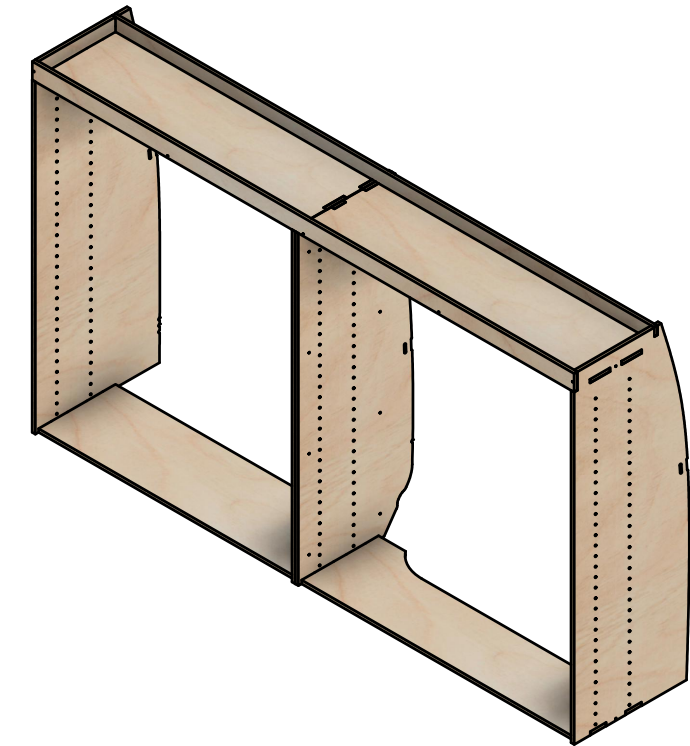

Combo No.7

SKU: VWT56_L1_C7

Page 1 - Overview

All units in mm

Plywood thickness = 12mm

Notes

- The spacing of most internal modules can be adjusted up or down.
- Each section of rack can accept other modules with the same width.
- The 960W euro crate module is constructed as 1 interlocked module. The shelf spacing of that module is fixed.

Plywood thickness = 12mm

Notes

- All dimensions on this page are external.

YOKE VANS
info@yoke-van-kits.co.uk
0208 132 9221

Combo No.7

SKU: VWT56_L1_C7

Page 3 - Internal Dimensions

All units in mm

Plywood thickness = 12mm

Notes

- All Dimensions on this page are internal.
- Each section of rack can accept other modules with the same width.

YOKE VANS

info@yoke-van-kits.co.uk

0208 132 9221

© 2023 Yoke CNC LTD