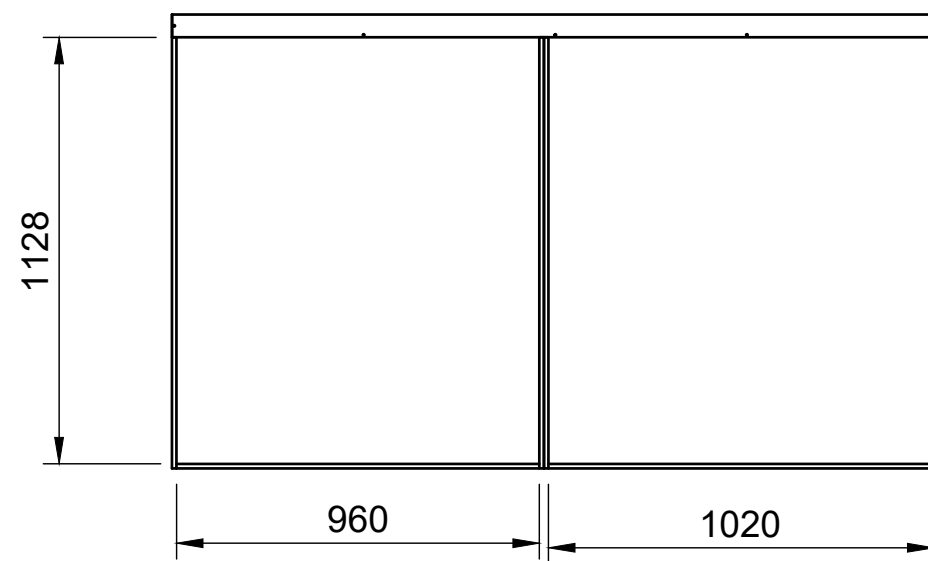

Combo No.7

SKU: VWT56_L1_C7

Page 1 - Overview

All units in mm

Plywood thickness = 12mm

Notes

- The spacing of most internal modules can be adjusted up or down.
- Each section of rack can accept other modules with the same width.
- The 960W euro crate module is constructed as 1 interlocked module. The shelf spacing of that module is fixed.

Plywood thickness = 12mm

Notes

- All dimensions on this page are external.

YOKE VANS
info@yoke-van-kits.co.uk
0208 132 9221

Combo No.7

SKU: VWT56_L1_C7

Page 3 - Internal Dimensions

All units in mm