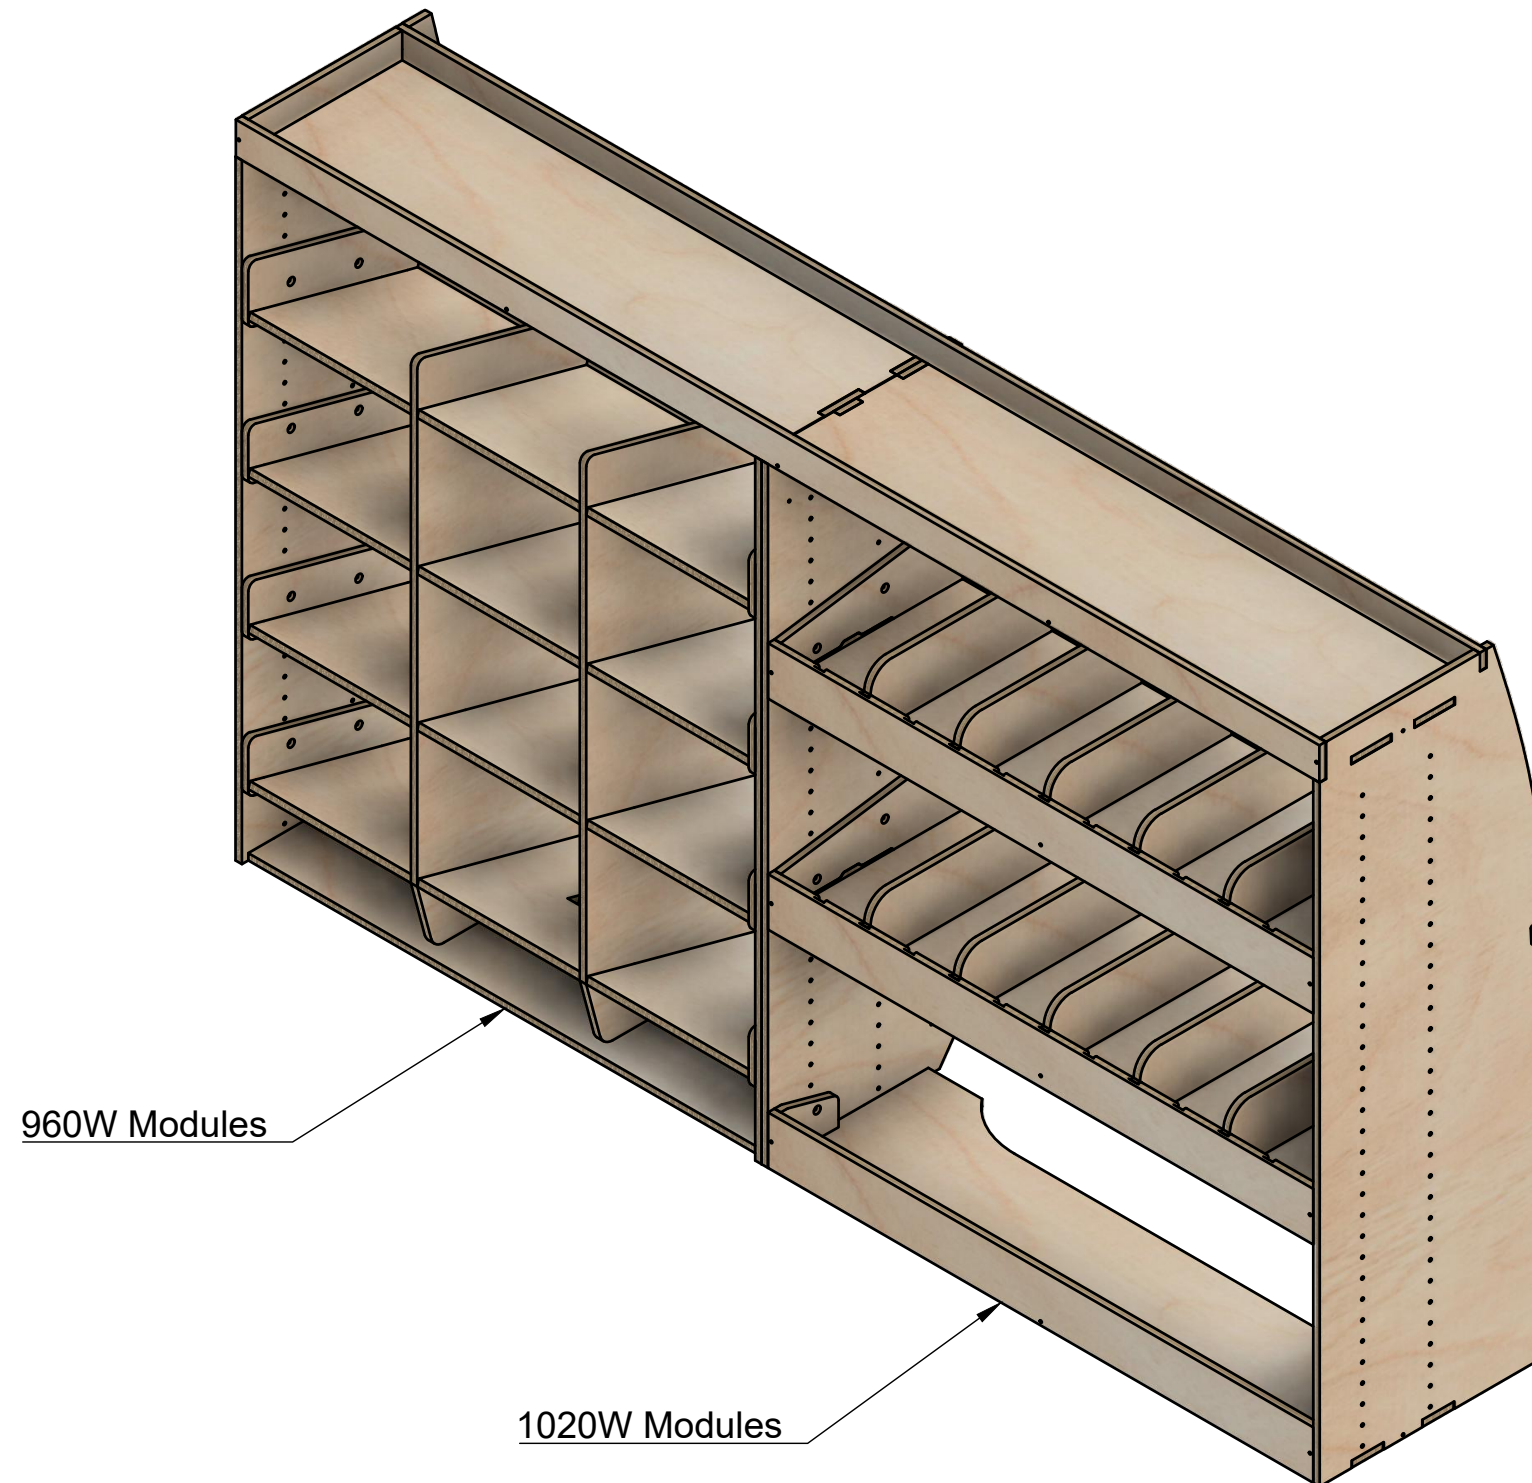

Combo No.7

SKU: VWT56_L1_C7

Page 1 - Overview

All units in mm

Plywood thickness = 12mm

Notes

- The spacing of most internal modules can be adjusted up or down.
- Each section of rack can accept other modules with the same width.
- The 960W euro crate module is constructed as 1 interlocked module. The shelf spacing of that module is fixed.

Plywood thickness = 12mm

Notes

- All dimensions on this page are external.

YOKE VANS
info@yoke-van-kits.co.uk
0208 132 9221

Combo No.7

SKU: VWT56_L1_C7

Page 3 - Internal Dimensions

All units in mm