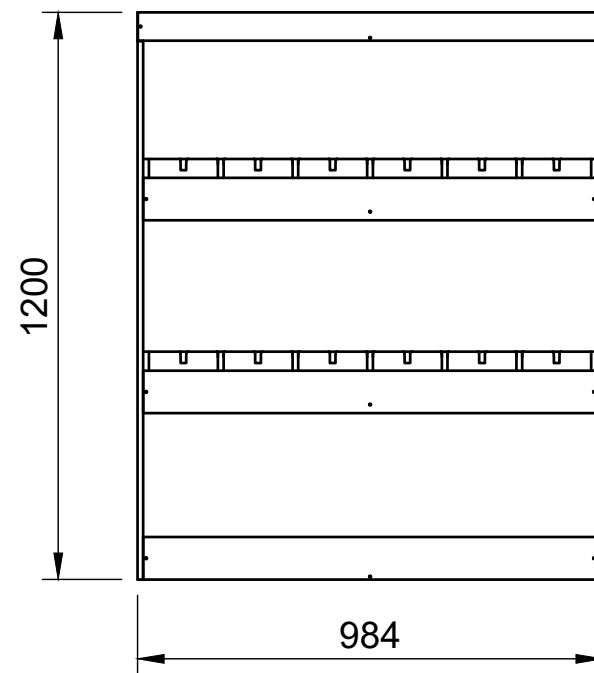

Organiser No.3

SKU: MV_14_L2_PS_ORG3

960W Shallow Modules

Page 1 - Overview

All units in mm

Plywood thickness = 12mm

YOKE VANS
info@yoke-van-kits.co.uk
0208 132 9221

© 2023 Yoke CNC LTD

Organiser No.3

SKU: MV_14_L2_PS_ORG3

Page 2 - External Dimensions

All units in mm

Plywood thickness = 12mm

Notes

- All units on this page are external.

YOKE VANS
info@yoke-van-kits.co.uk
0208 132 9221

© 2023 Yoke CNC LTD

Organiser No.3

SKU: MV_14_L2_PS_ORG3

Page 3 - Internal Dimensions

All units in mm

Plywood thickness = 12mm

Notes

- All units on this page are internal.