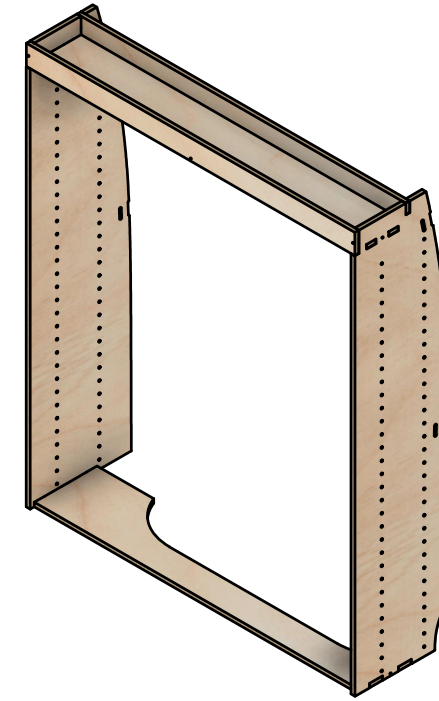

Organiser No.3

SKU: MV_14_L2_PS_ORG3

Page 2 - External Dimensions

All units in mm

Plywood thickness = 12mm

Notes

- All units on this page are external.

YOKE VANS
info@yoke-van-kits.co.uk
0208 132 9221

© 2023 Yoke CNC LTD

Organiser No.3

SKU: MV_14_L2_PS_ORG3

Page 3 - Internal Dimensions

All units in mm

Plywood thickness = 12mm

Notes

- All units on this page are internal.