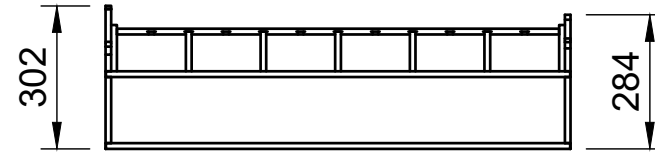

Organiser No.3

SKU: MV_14_L2_PS_ORG3

960W Shallow Modules

Page 1 - Overview

All units in mm

Plywood thickness = 12mm

YOKE VANS
info@yoke-van-kits.co.uk
0208 132 9221

© 2023 Yoke CNC LTD

Organiser No.3

SKU: MV_14_L2_PS_ORG3

Page 2 - External Dimensions

All units in mm

Plywood thickness = 12mm

Notes

- All units on this page are external.

YOKE VANS
info@yoke-van-kits.co.uk
0208 132 9221

© 2023 Yoke CNC LTD

Organiser No.3

SKU: MV_14_L2_PS_ORG3

Page 3 - Internal Dimensions

All units in mm

Plywood thickness = 12mm

Notes

- All units on this page are internal.