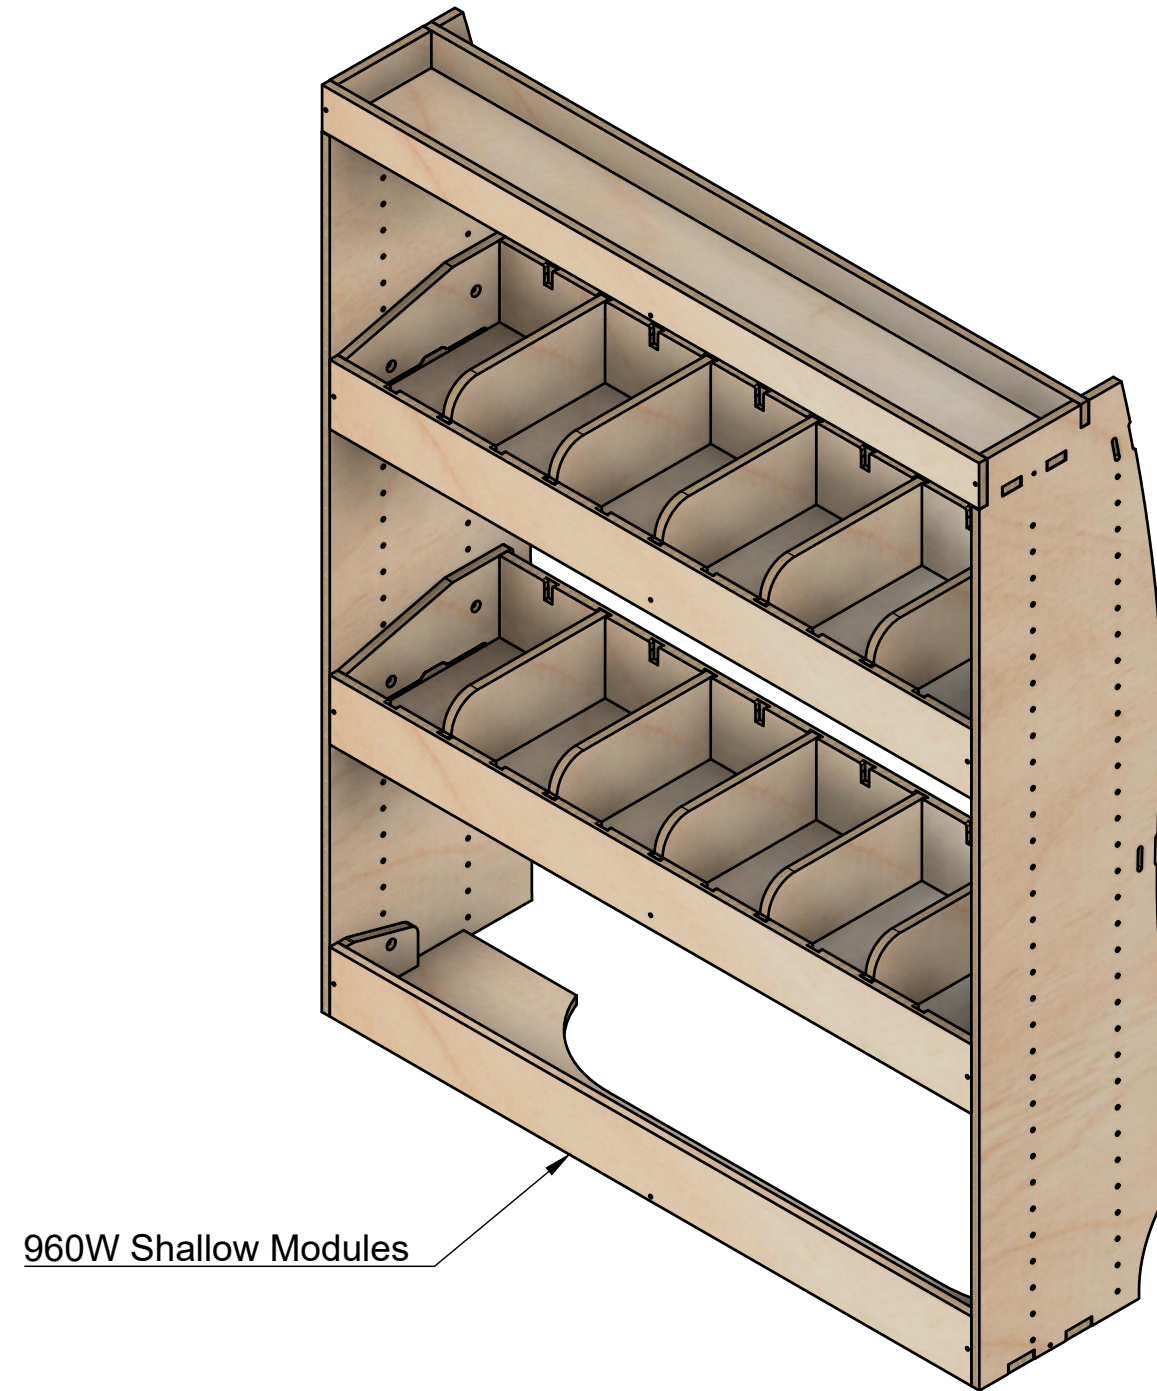

Organiser No.3

SKU: MV_14_L2_PS_ORG3

960W Shallow Modules

Page 1 - Overview

All units in mm

Plywood thickness = 12mm

YOKE VANS
info@yoke-van-kits.co.uk
0208 132 9221

© 2023 Yoke CNC LTD

Organiser No.3

SKU: MV_14_L2_PS_ORG3

Page 2 - External Dimensions

All units in mm

Plywood thickness = 12mm

Notes

- All units on this page are external.

YOKE VANS
info@yoke-van-kits.co.uk
0208 132 9221

© 2023 Yoke CNC LTD

Organiser No.3

SKU: MV_14_L2_PS_ORG3

Page 3 - Internal Dimensions

All units in mm

Plywood thickness = 12mm

Notes

- All units on this page are internal.