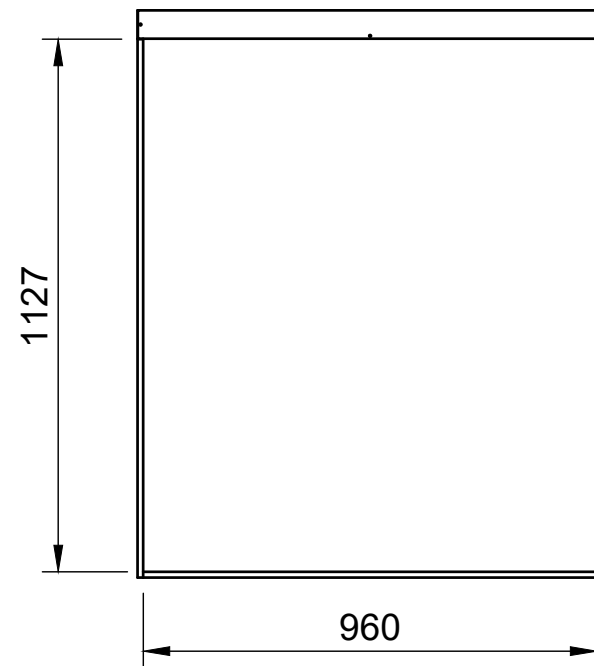

Organiser No.3

SKU: MV_14_L2_PS_ORG3

Page 2 - External Dimensions

All units in mm

Plywood thickness = 12mm

Notes

- All units on this page are external.

YOKE VANS
info@yoke-van-kits.co.uk
0208 132 9221

© 2023 Yoke CNC LTD

Organiser No.3

SKU: MV_14_L2_PS_ORG3

Page 3 - Internal Dimensions

All units in mm

Plywood thickness = 12mm

Notes

- All units on this page are internal.