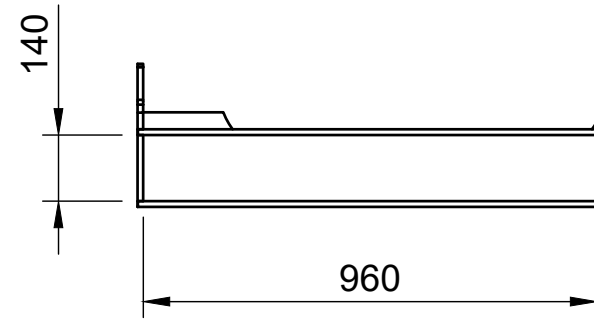

Organiser No.3

SKU: MV_14_L2_PS_ORG3

Page 2 - External Dimensions

All units in mm

Plywood thickness = 12mm

Notes

- All units on this page are external.

YOKE VANS
info@yoke-van-kits.co.uk
0208 132 9221

© 2023 Yoke CNC LTD

Organiser No.3

SKU: MV_14_L2_PS_ORG3

Page 3 - Internal Dimensions

All units in mm

Plywood thickness = 12mm

Notes

- All units on this page are internal.