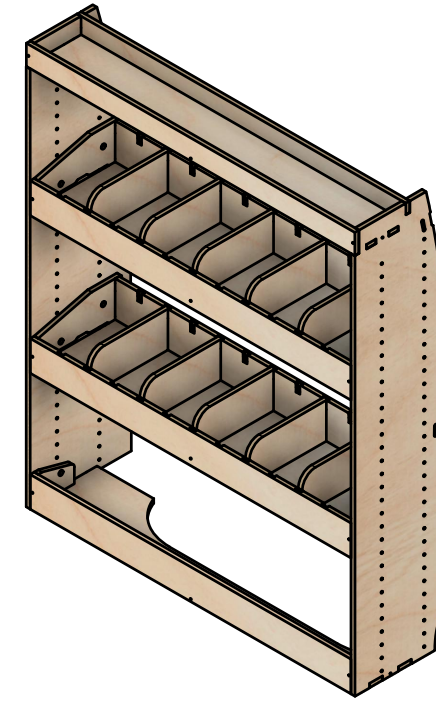

Organiser No.3

SKU: MV_14_L2_PS_ORG3

960W Shallow Modules

Page 1 - Overview

All units in mm

Plywood thickness = 12mm

YOKE VANS
info@yoke-van-kits.co.uk
0208 132 9221

© 2023 Yoke CNC LTD

Organiser No.3

SKU: MV_14_L2_PS_ORG3

Page 2 - External Dimensions

All units in mm

Plywood thickness = 12mm

Notes

- All units on this page are external.

YOKE VANS
info@yoke-van-kits.co.uk
0208 132 9221

© 2023 Yoke CNC LTD

Organiser No.3

SKU: MV_14_L2_PS_ORG3

Page 3 - Internal Dimensions

All units in mm

Plywood thickness = 12mm

Notes

- All units on this page are internal.