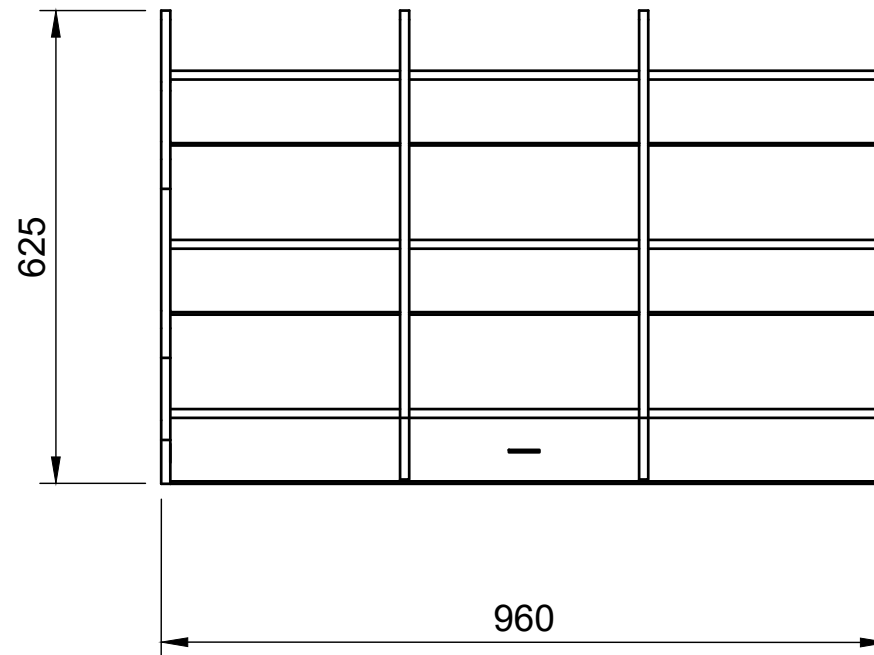

Please read notes below.

960W | 9 x 170mm Euro Crate Module

SKU: 9EO170_S02_NO.1

Page 2 - External Dimensions

All units in mm

Plywood thickness = 12mm

Notes

- There are 9 bays that fit 400x300x170mm euro containers.
- This module is designed to fit in 960 internal width sections.
- This module is not self-supporting and needs to go at the bottom of a racking section.

YOKE VANS

info@yoke-van-kits.co.uk

0208 132 9221

© 2023 Yoke CNC LTD