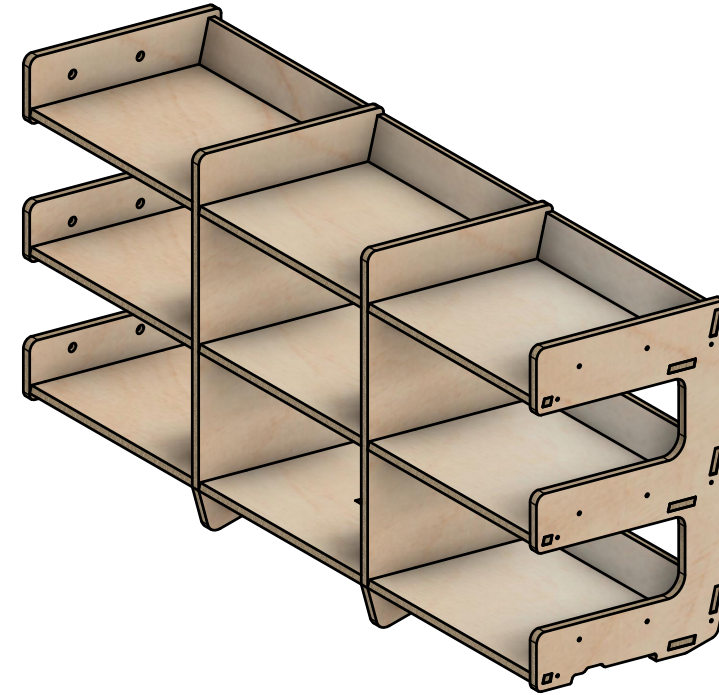

Please read notes below.

960W | 9 x 170mm Euro Crate Module

SKU: 9EO170_S02_NO.1

Page 2 - External Dimensions

All units in mm

Plywood thickness = 12mm

Notes

- There are 9 bays that fit 400x300x170mm euro containers.
- This module is designed to fit in 960 internal width sections.
- This module is not self-supporting and needs to go at the bottom of a racking section.

YOKE VANS

info@yoke-van-kits.co.uk

0208 132 9221

© 2023 Yoke CNC LTD