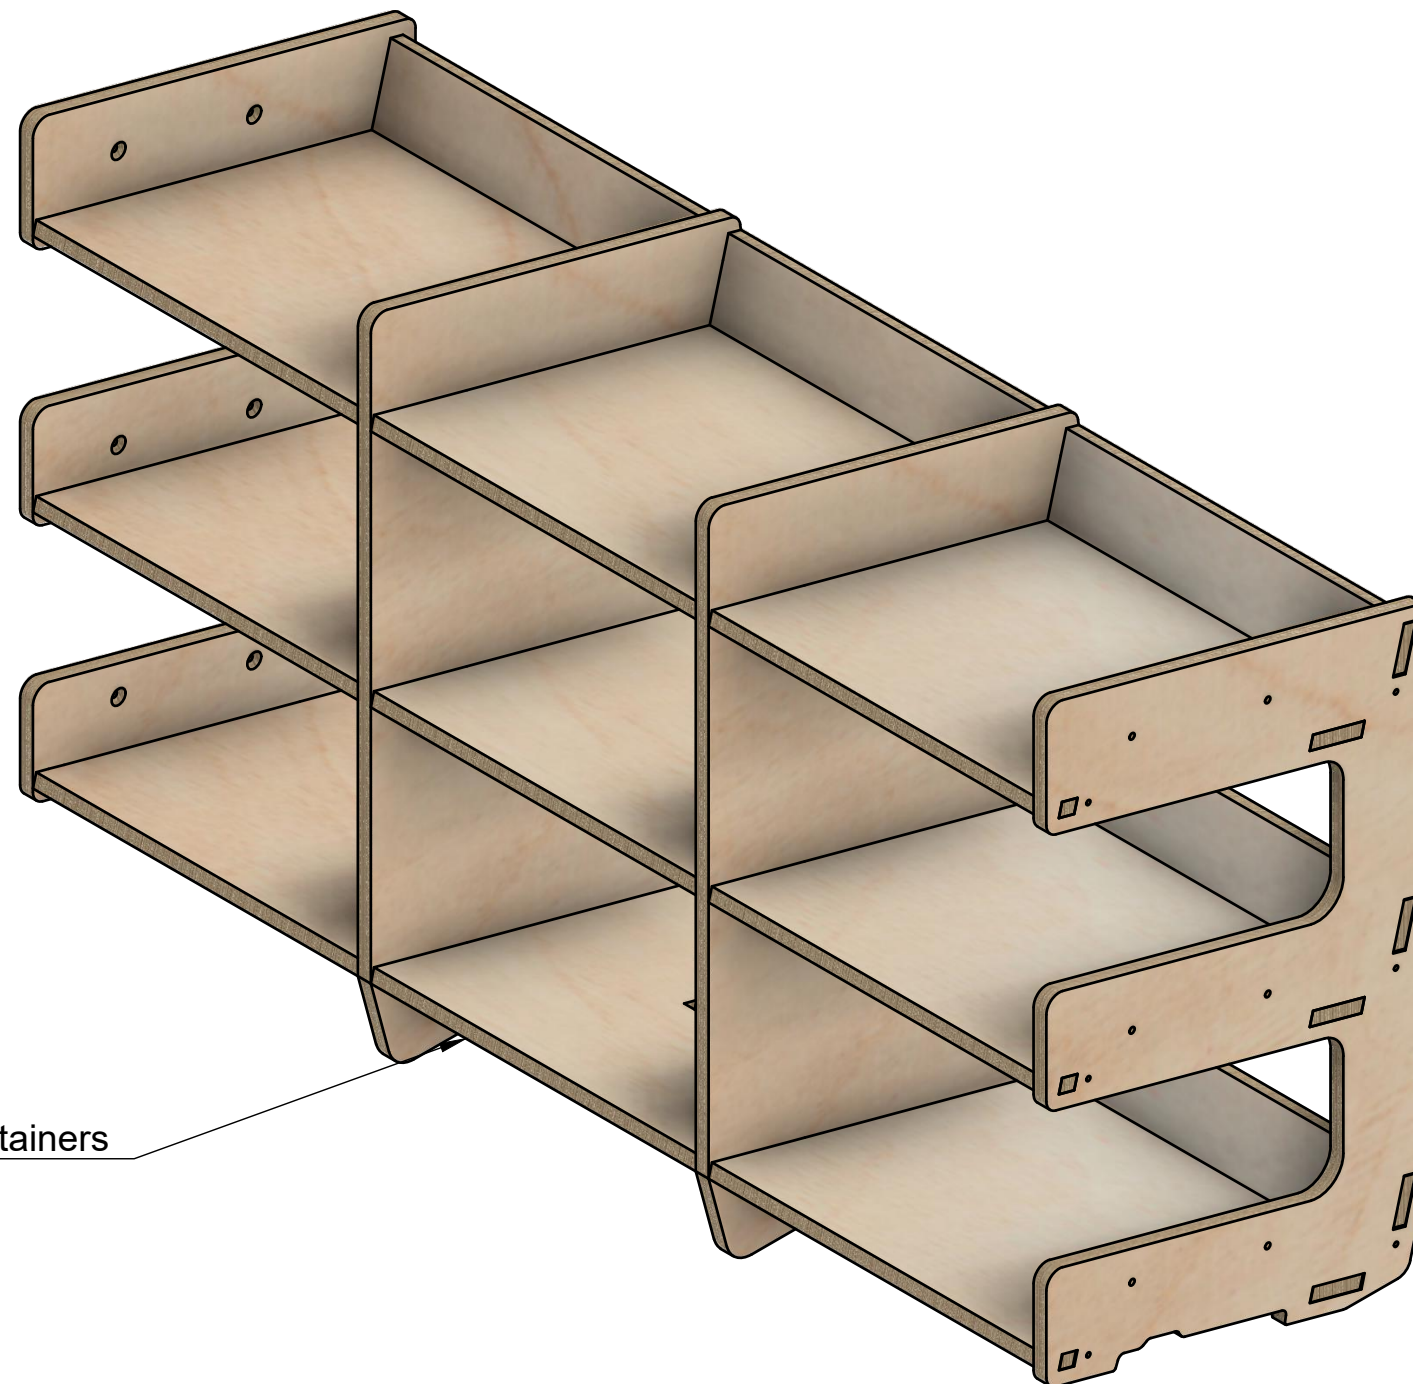

# 960W | 9 x 170mm Euro Crate Module

SKU: 9EO170\_S02\_NO.1

9x bays for 400x300x170mm Euro Containers

### Notes

- There are 9 bays that fit 400x300x170mm euro containers.
- This module is designed to fit in 960 internal width sections.
- This module is not self-supporting and needs to go at the bottom of a racking section.