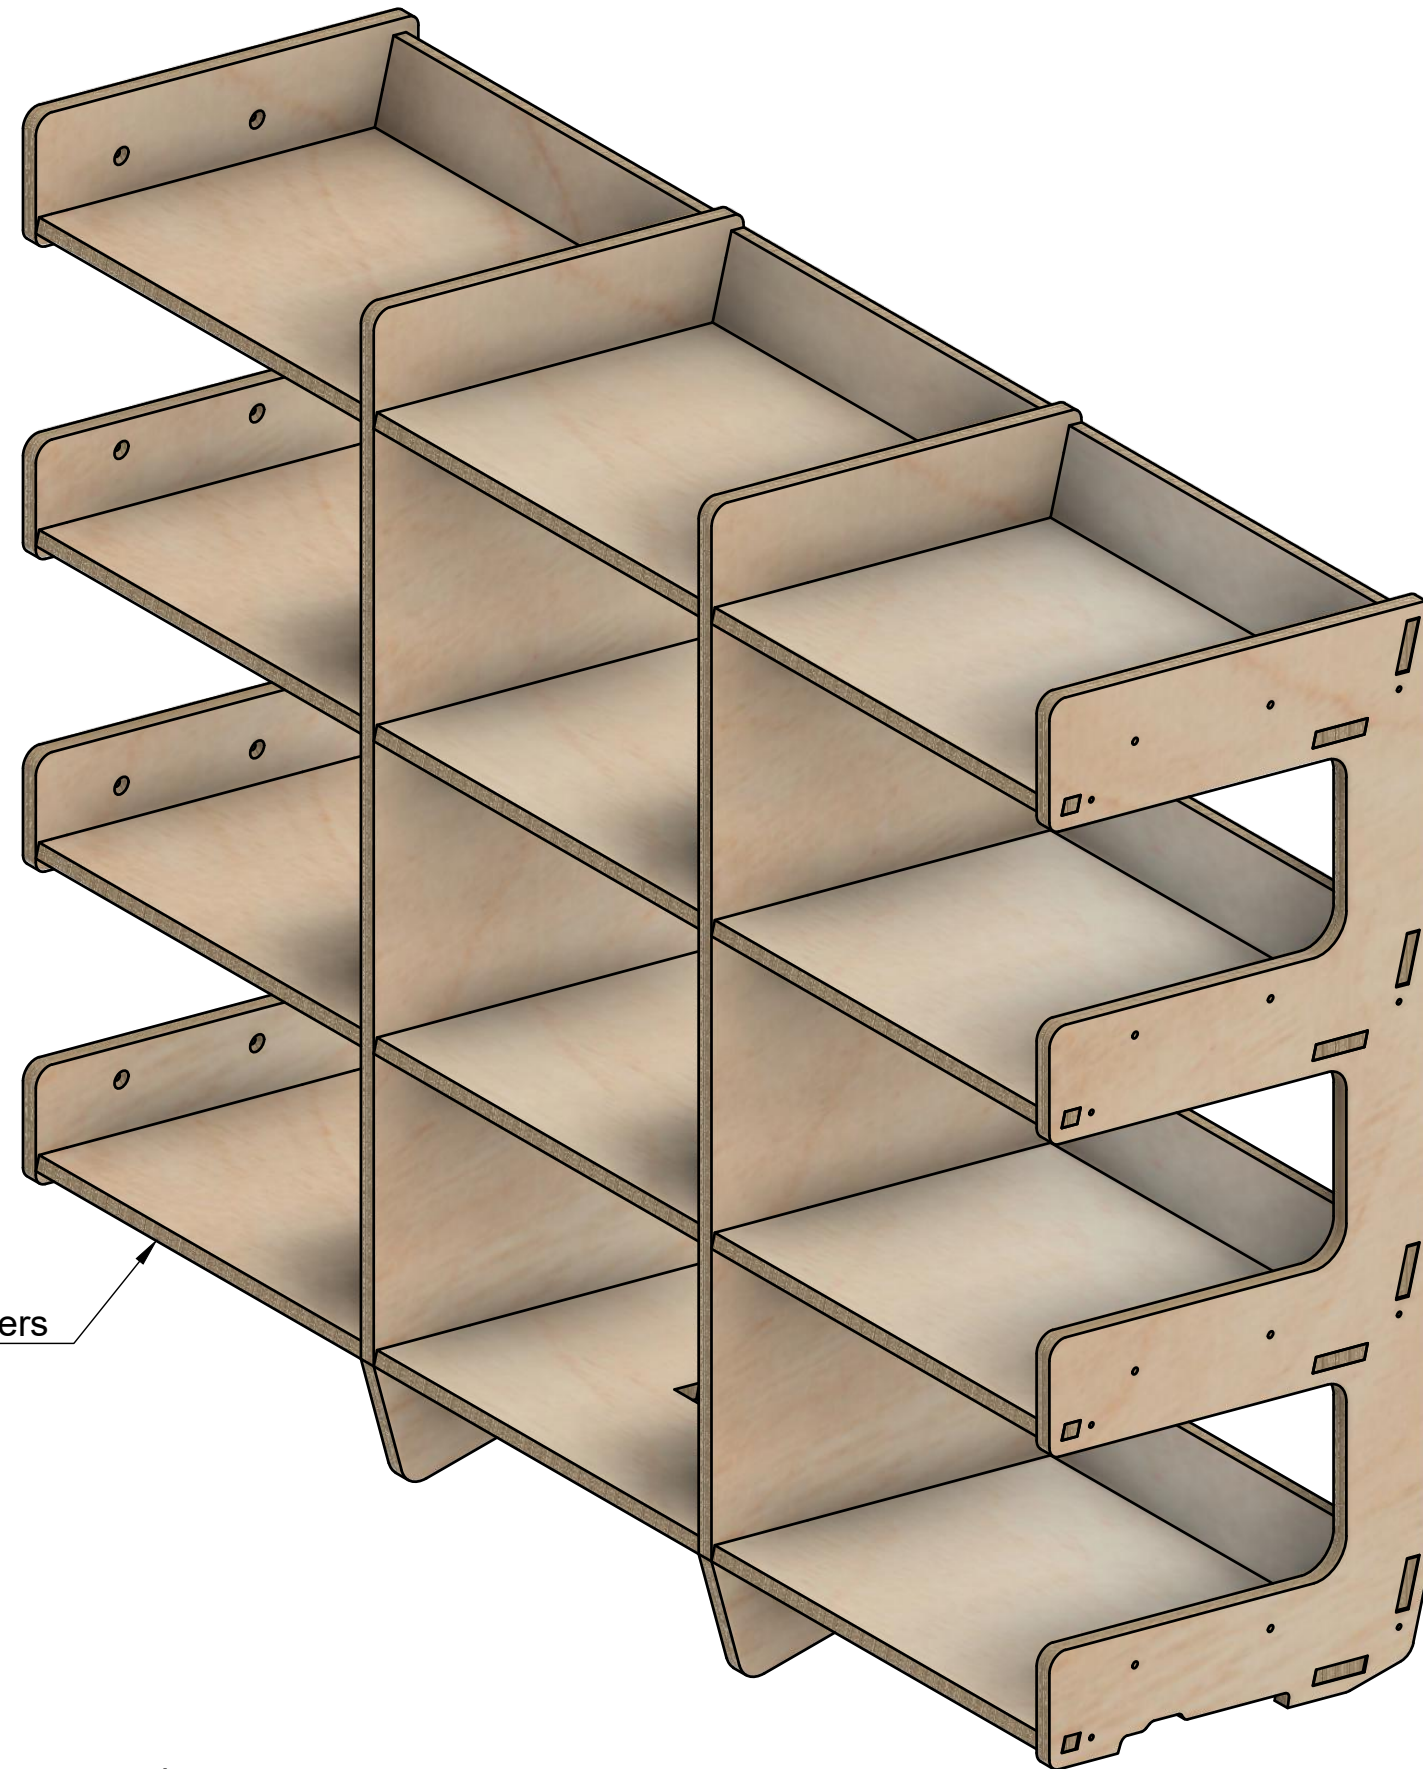

Please read notes below.

960W | 12 x 220mm Euro Crate Module

SKU: 12EO170_S02_NO.1

12x bays for 400x300x220mm Euro Containers

Page 1 - Overview

All units in mm

Plywood thickness = 12mm

Notes

- There are 12 bays that fit 400x300x170mm euro containers.
- This module is designed to fit in 960 internal width sections.
- This module is not self-supporting and needs to go at the bottom of a racking section.

All units in mm

Plywood thickness = 12mm

Notes

- There are 12 bays that fit 400x300x170mm euro containers.
- This module is designed to fit in 960 internal width sections.
- This module is not self-supporting and needs to go at the bottom of a racking section.