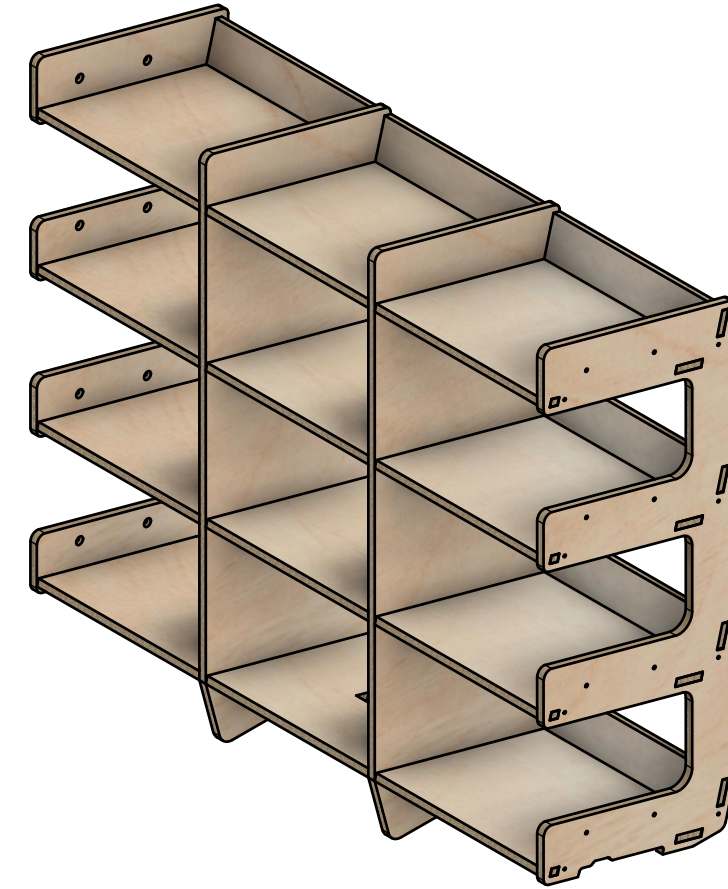

- There are 12 bays that fit 400x300x170mm euro containers.
- This module is designed to fit in 960 internal width sections.
- This module is not self-supporting and needs to go at the bottom of a racking section.

YOKE VANS

info@yoke-van-kits.co.uk

0208 132 9221

© 2023 Yoke CNC LTD

Please read notes below.

960W | 12 x 220mm Euro Crate Module

SKU: 12EO170_S02_NO.1

Page 2 - External Dimensions

All units in mm

Plywood thickness = 12mm

Notes

- There are 12 bays that fit 400x300x170mm euro containers.
- This module is designed to fit in 960 internal width sections.
- This module is not self-supporting and needs to go at the bottom of a racking section.