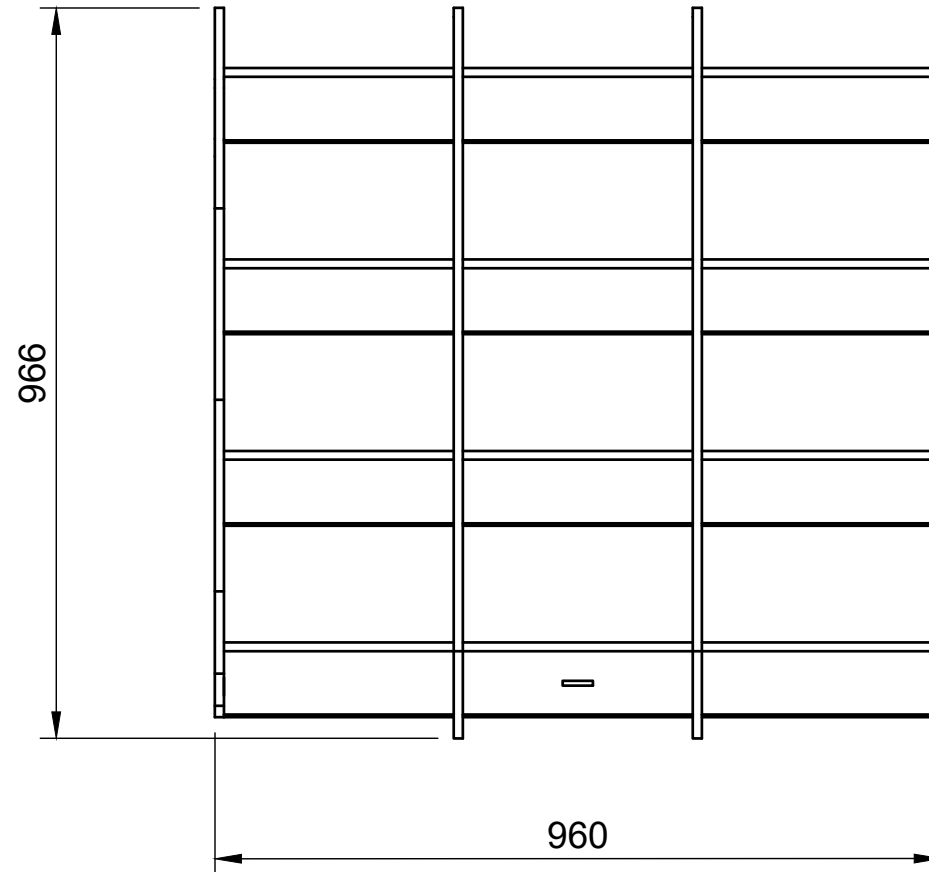

- There are 12 bays that fit 400x300x170mm euro containers.
- This module is designed to fit in 960 internal width sections.
- This module is not self-supporting and needs to go at the bottom of a racking section.

YOKE VANS

info@yoke-van-kits.co.uk

0208 132 9221

© 2023 Yoke CNC LTD

Please read notes below.

960W | 12 x 220mm Euro Crate Module

SKU: 12EO170_S02_NO.1

Page 2 - External Dimensions

All units in mm

Plywood thickness = 12mm

Notes

- There are 12 bays that fit 400x300x170mm euro containers.
- This module is designed to fit in 960 internal width sections.
- This module is not self-supporting and needs to go at the bottom of a racking section.